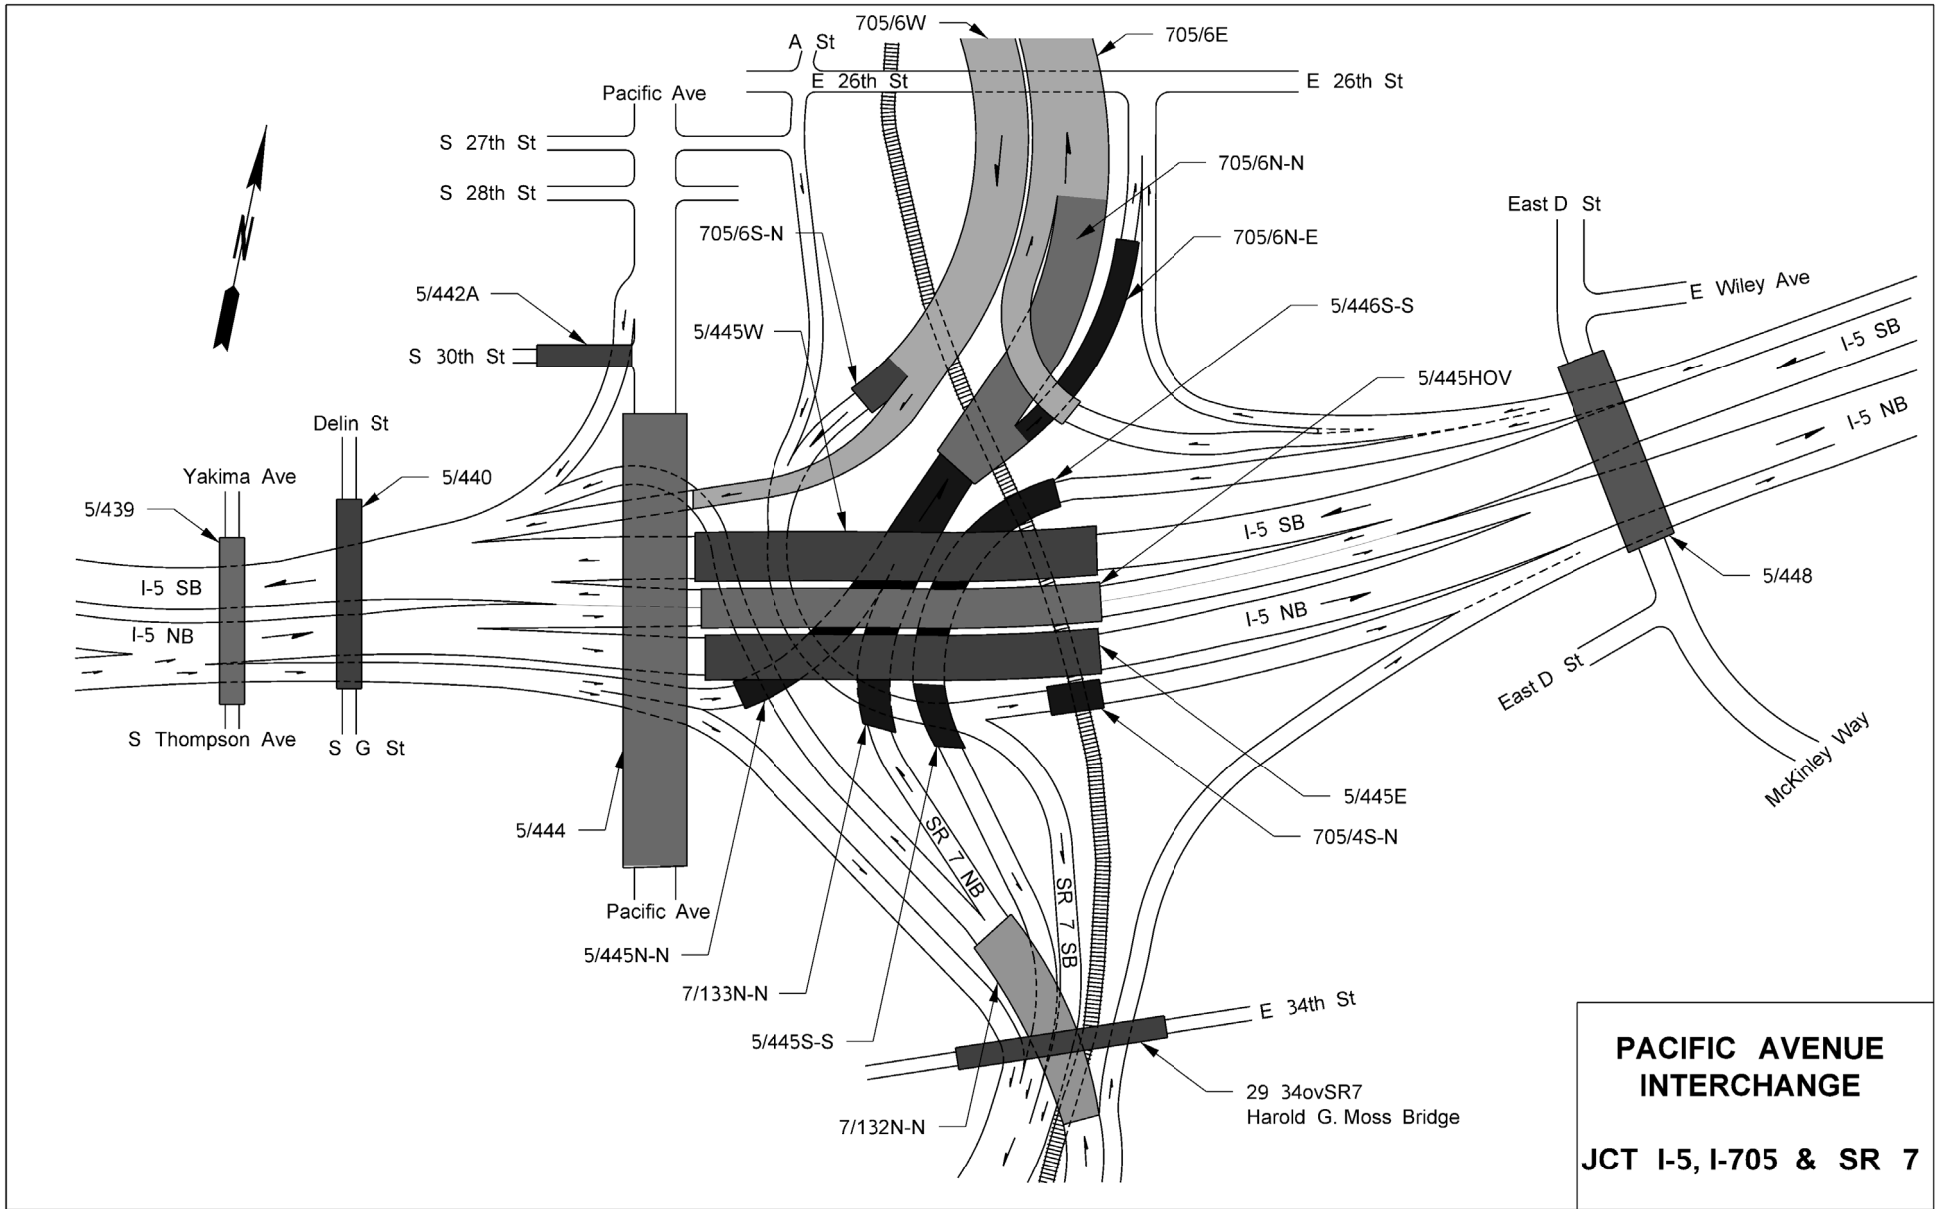

Interchange Drawings

US 2/I-5 - Hewitt Avenue Interchange	xxxix
US 2/SR 204 - Cavalero Corner Interchange	xxxix
US 2/US 395 SP NSC - Farwell Rd Interchange	xxxix
I-5/SR 14 - Columbia River Interchange	xxxix
I-5/SR 501 - Mill Plain Blvd Interchange	xxxix
I-5/I-205 - Interchange	xxxix
I-5/US 101 - Capitol Lake Interchange	xxxix
I-5/SR 16 - Nalley Valley Interchange	xxxix
I-5/SR 7 - Pacific Avenue Interchange	xxxix
I-5/SR 167 - Puyallup River Interchange	xl
I-5/SR 18 - Interchange	xli
I-5/I-405 - Tukwila Interchange	xlii
I-5 - Spokane Street Interchange	xliii
I-5/I-90 - Interchange	xliv
I-5 - Yesler Way/Madison Street Interchange	xliv
I-5 - Madison Street/University Street Interchange	xlvi
I-5 - Union Street/Olive Way Interchange	xlvii
I-5 - Olive Way/Eastlake Ave Interchange	xlviii
I-5 - Mercer Street/Lakeview Blvd Interchange	xlix
I-5/SR 520 - Roanoke Street Interchange	l
I-5/SR 524 - Interchange	li
I-5/I-405/SR 525 - Swamp Creek Interchange	lii
I-5/SR 99 - Broadway Interchange	liii
SR 16 - Sprague Avenue Interchange	liv
SR 18/SR 167 - West Auburn Interchange	lv
I-82/US 12/SR 823 - North First Street Interchange	lvi
I-90/Rainier Ave - Rainier Avenue Interchange	lvii
I-90/Bellevue Way SE - South Bellevue Interchange	lviii
I-90/I-405 - Factoria Interchange	lix
I-90/150th Ave SE - Eastgate Interchange	lx
I-90/US 395 - Danekas Rd Interchange	lxi
I-90/US 195 - Interchange	lxii
I-90/SR 290 - Liberty Park Interchange	lxiii
SR 99/SR 599 - W Marginal Way Interchange	lxiv
US 395/SR 240 - Tri Cities Interchange	lxv
I-405 - Downtown Bellevue Interchange	lxvi
I-405/SR 520 - Northup Way Interchange	lxvii
I-405/SR 522 - Woodinville Interchange	lxviii
SR 520/Lake Washington Blvd - Arboretum Interchange	lxix

This page intentionally left blank.

**US 2 / US 395 SP NSC
(FARWELL RD)
INTERCHANGE**

**JCT US 2 & US 395
SP NSC**

**DOWNTOWN BELLEVUE
INTERCHANGE**

I-405/BELLEVUE