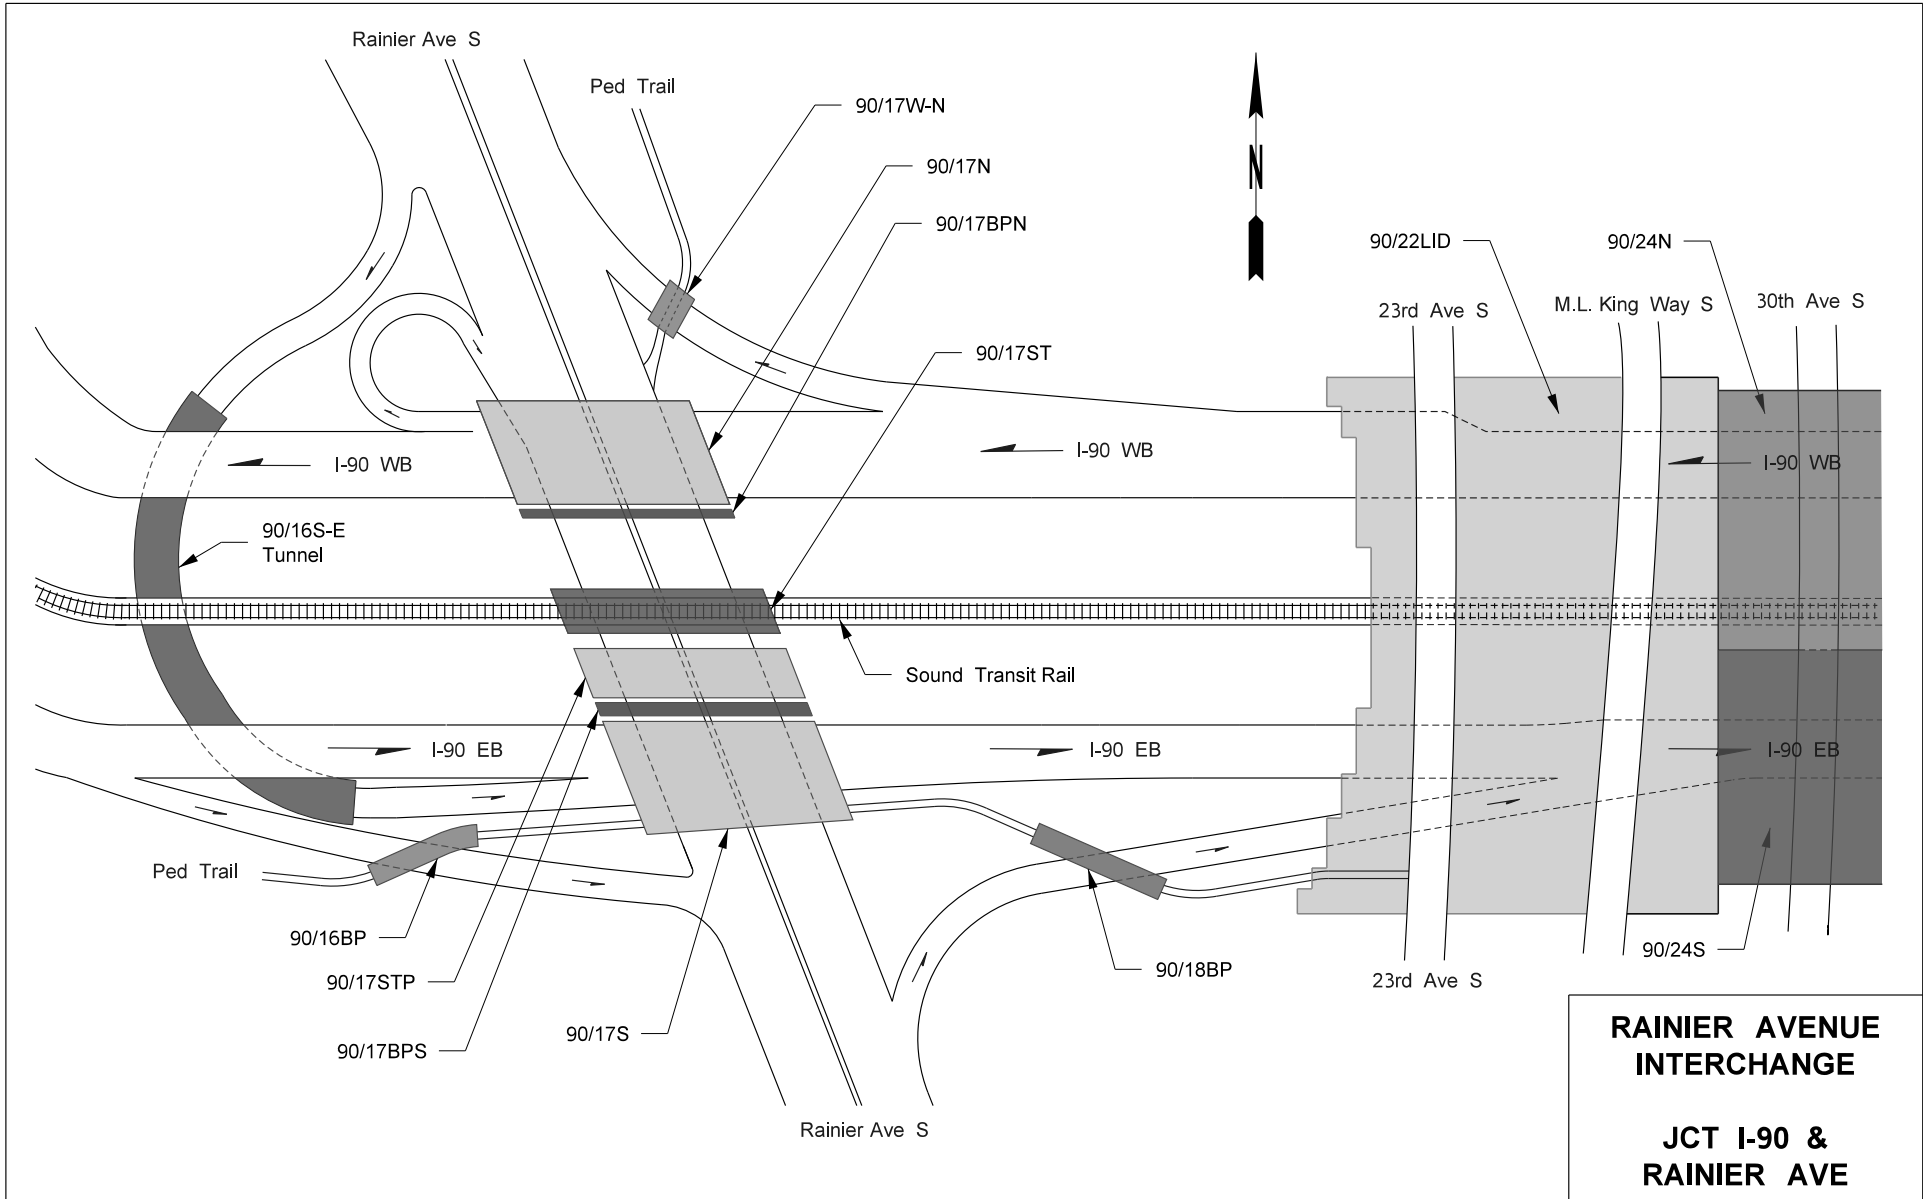

Interchange Drawings

US 2/I-5 - Hewitt Avenue Interchange	xxxix
US 2/SR 204 - Cavalero Corner Interchange	xxxix
US 2/US 395 SP NSC - Farwell Rd Interchange	xxxix
I-5/SR 14 - Columbia River Interchange	xxxix
I-5/SR 501 - Mill Plain Blvd Interchange	xxxix
I-5/I-205 - Interchange	xxxix
I-5/US 101 - Capitol Lake Interchange	xxxix
I-5/SR 16 - Nalley Valley Interchange	xxxix
I-5/SR 7 - Pacific Avenue Interchange	xxxix
I-5/SR 167 - Puyallup River Interchange	xl
I-5/SR 18 - Interchange	xli
I-5/I-405 - Tukwila Interchange	xlii
I-5 - Spokane Street Interchange	xliii
I-5/I-90 - Interchange	xliv
I-5 - Yesler Way/Madison Street Interchange	xliv
I-5 - Madison Street/University Street Interchange	xlvi
I-5 - Union Street/Olive Way Interchange	xlvii
I-5 - Olive Way/Eastlake Ave Interchange	xlviii
I-5 - Mercer Street/Lakeview Blvd Interchange	xlix
I-5/SR 520 - Roanoke Street Interchange	l
I-5/SR 524 - Interchange	li
I-5/I-405/SR 525 - Swamp Creek Interchange	lii
I-5/SR 99 - Broadway Interchange	liii
SR 16 - Sprague Avenue Interchange	liv
SR 18/SR 167 - West Auburn Interchange	lv
I-82/US 12/SR 823 - North First Street Interchange	lvi
I-90/Rainier Ave - Rainier Avenue Interchange	lvii
I-90/Bellevue Way SE - South Bellevue Interchange	lviii
I-90/I-405 - Factoria Interchange	lix
I-90/150th Ave SE - Eastgate Interchange	lx
I-90/US 395 - Danekas Rd Interchange	lxi
I-90/US 195 - Interchange	lxii
I-90/SR 290 - Liberty Park Interchange	lxiii
SR 99/SR 599 - W Marginal Way Interchange	lxiv
US 395/SR 240 - Tri Cities Interchange	lxv
I-405 - Downtown Bellevue Interchange	lxvi
I-405/SR 520 - Northup Way Interchange	lxvii
I-405/SR 522 - Woodinville Interchange	lxviii
SR 520/Lake Washington Blvd - Arboretum Interchange	lxix

This page intentionally left blank.

**US 2 / US 395 SP NSC
(FARWELL RD)
INTERCHANGE**

**JCT US 2 & US 395
SP NSC**

**DOWNTOWN BELLEVUE
INTERCHANGE**

I-405/BELLEVUE