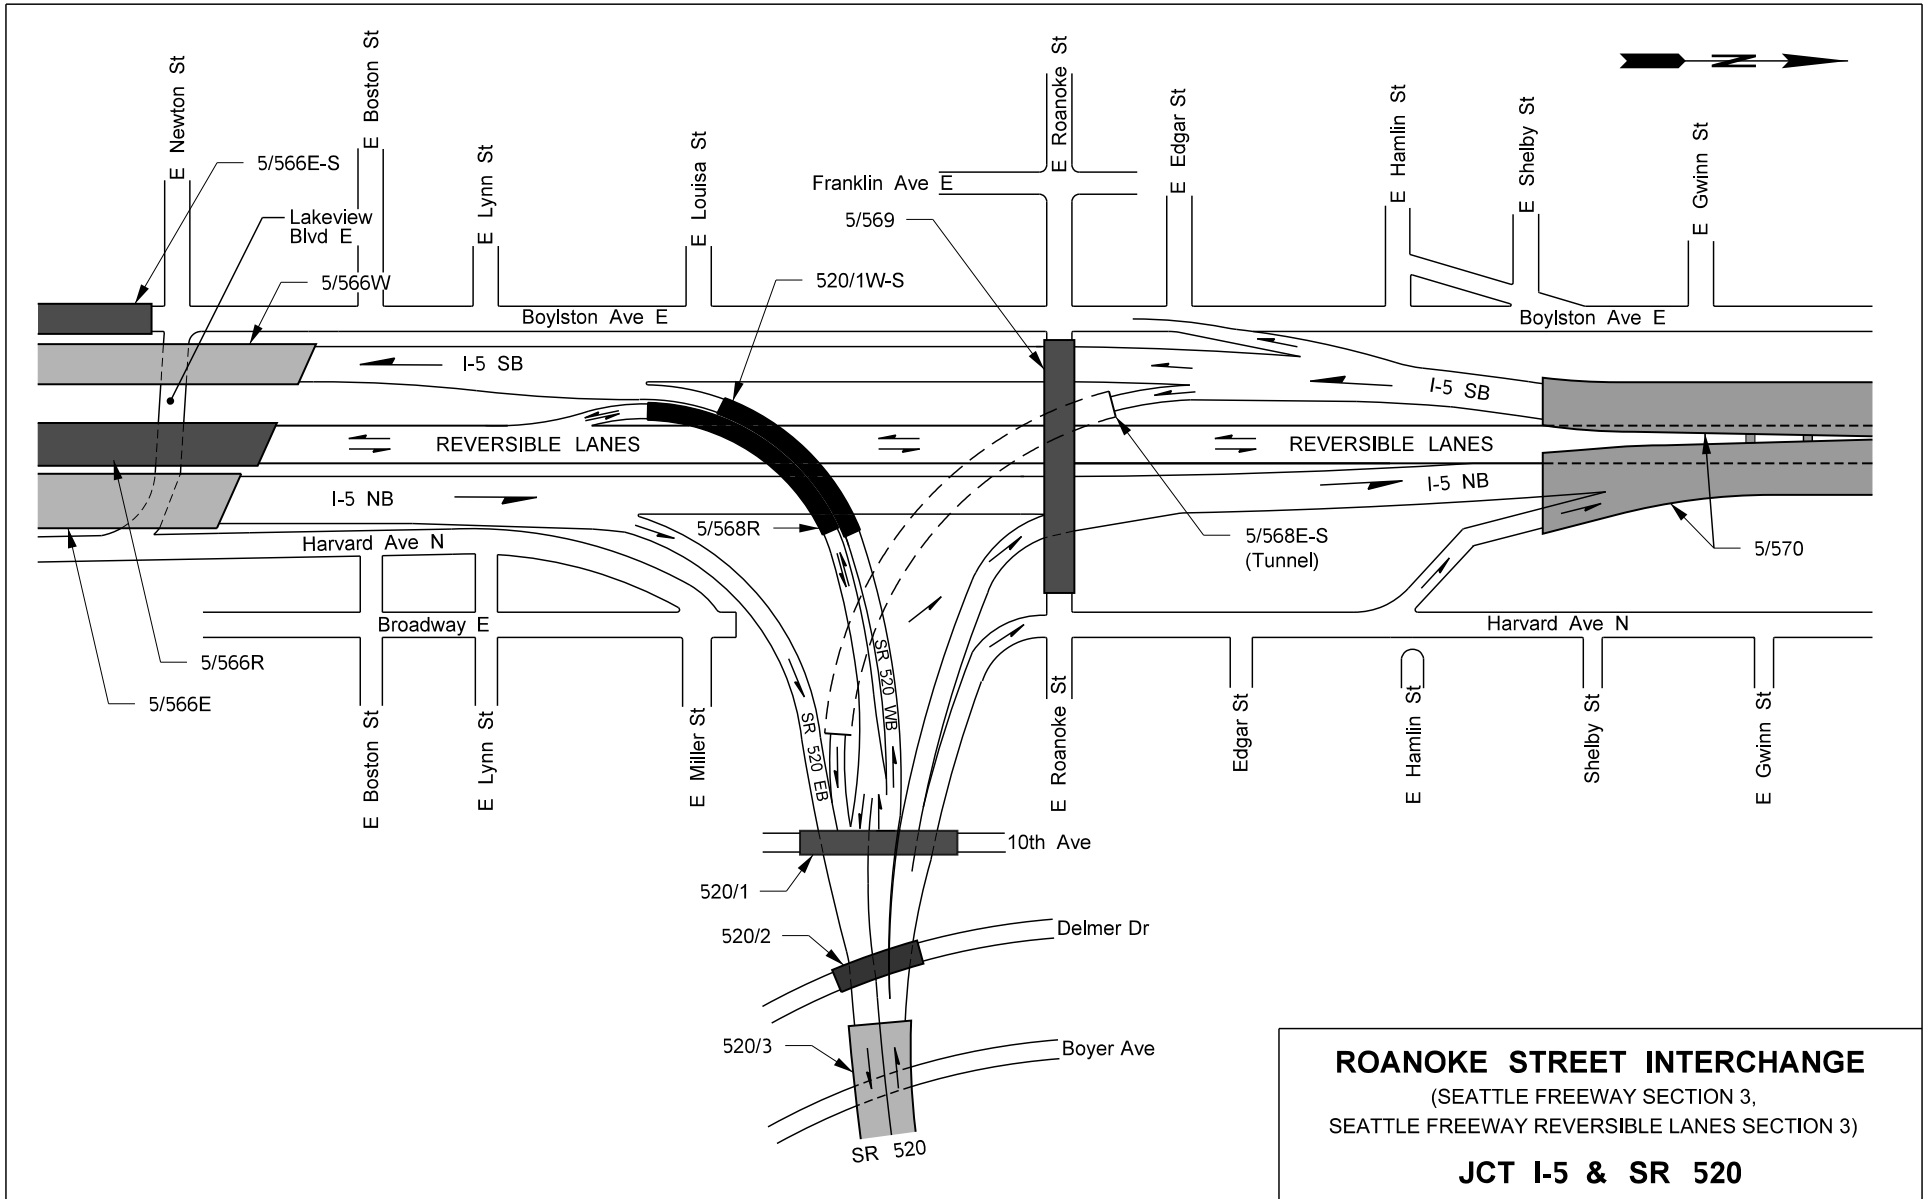

Interchange Drawings

US 2/I-5 - Hewitt Avenue Interchange	xxxix
US 2/SR 204 - Cavalero Corner Interchange	xxxix
US 2/US 395 SP NSC - Farwell Rd Interchange	xxxix
I-5/SR 14 - Columbia River Interchange	xxxix
I-5/SR 501 - Mill Plain Blvd Interchange	xxxix
I-5/I-205 - Interchange	xxxix
I-5/US 101 - Capitol Lake Interchange	xxxix
I-5/SR 16 - Nalley Valley Interchange	xxxix
I-5/SR 7 - Pacific Avenue Interchange	xxxix
I-5/SR 167 - Puyallup River Interchange	xl
I-5/SR 18 - Interchange	xli
I-5/I-405 - Tukwila Interchange	xlii
I-5 - Spokane Street Interchange	xliii
I-5/I-90 - Interchange	xliv
I-5 - Yesler Way/Madison Street Interchange	xliv
I-5 - Madison Street/University Street Interchange	xlvi
I-5 - Union Street/Olive Way Interchange	xlvii
I-5 - Olive Way/Eastlake Ave Interchange	xlviii
I-5 - Mercer Street/Lakeview Blvd Interchange	xlix
I-5/SR 520 - Roanoke Street Interchange	l
I-5/SR 524 - Interchange	li
I-5/I-405/SR 525 - Swamp Creek Interchange	lii
I-5/SR 99 - Broadway Interchange	liii
SR 16 - Sprague Avenue Interchange	liv
SR 18/SR 167 - West Auburn Interchange	lv
I-82/US 12/SR 823 - North First Street Interchange	lvi
I-90/Rainier Ave - Rainier Avenue Interchange	lvii
I-90/Bellevue Way SE - South Bellevue Interchange	lviii
I-90/I-405 - Factoria Interchange	lix
I-90/150th Ave SE - Eastgate Interchange	lx
I-90/US 395 - Danekas Rd Interchange	lxi
I-90/US 195 - Interchange	lxii
I-90/SR 290 - Liberty Park Interchange	lxiii
SR 99/SR 599 - W Marginal Way Interchange	lxiv
US 395/SR 240 - Tri Cities Interchange	lxv
I-405 - Downtown Bellevue Interchange	lxvi
I-405/SR 520 - Northup Way Interchange	lxvii
I-405/SR 522 - Woodinville Interchange	lxviii
SR 520/Lake Washington Blvd - Arboretum Interchange	lxix

This page intentionally left blank.

**US 2 / US 395 SP NSC
(FARWELL RD)
INTERCHANGE**

**JCT US 2 & US 395
SP NSC**

**DOWNTOWN BELLEVUE
INTERCHANGE**

I-405/BELLEVUE