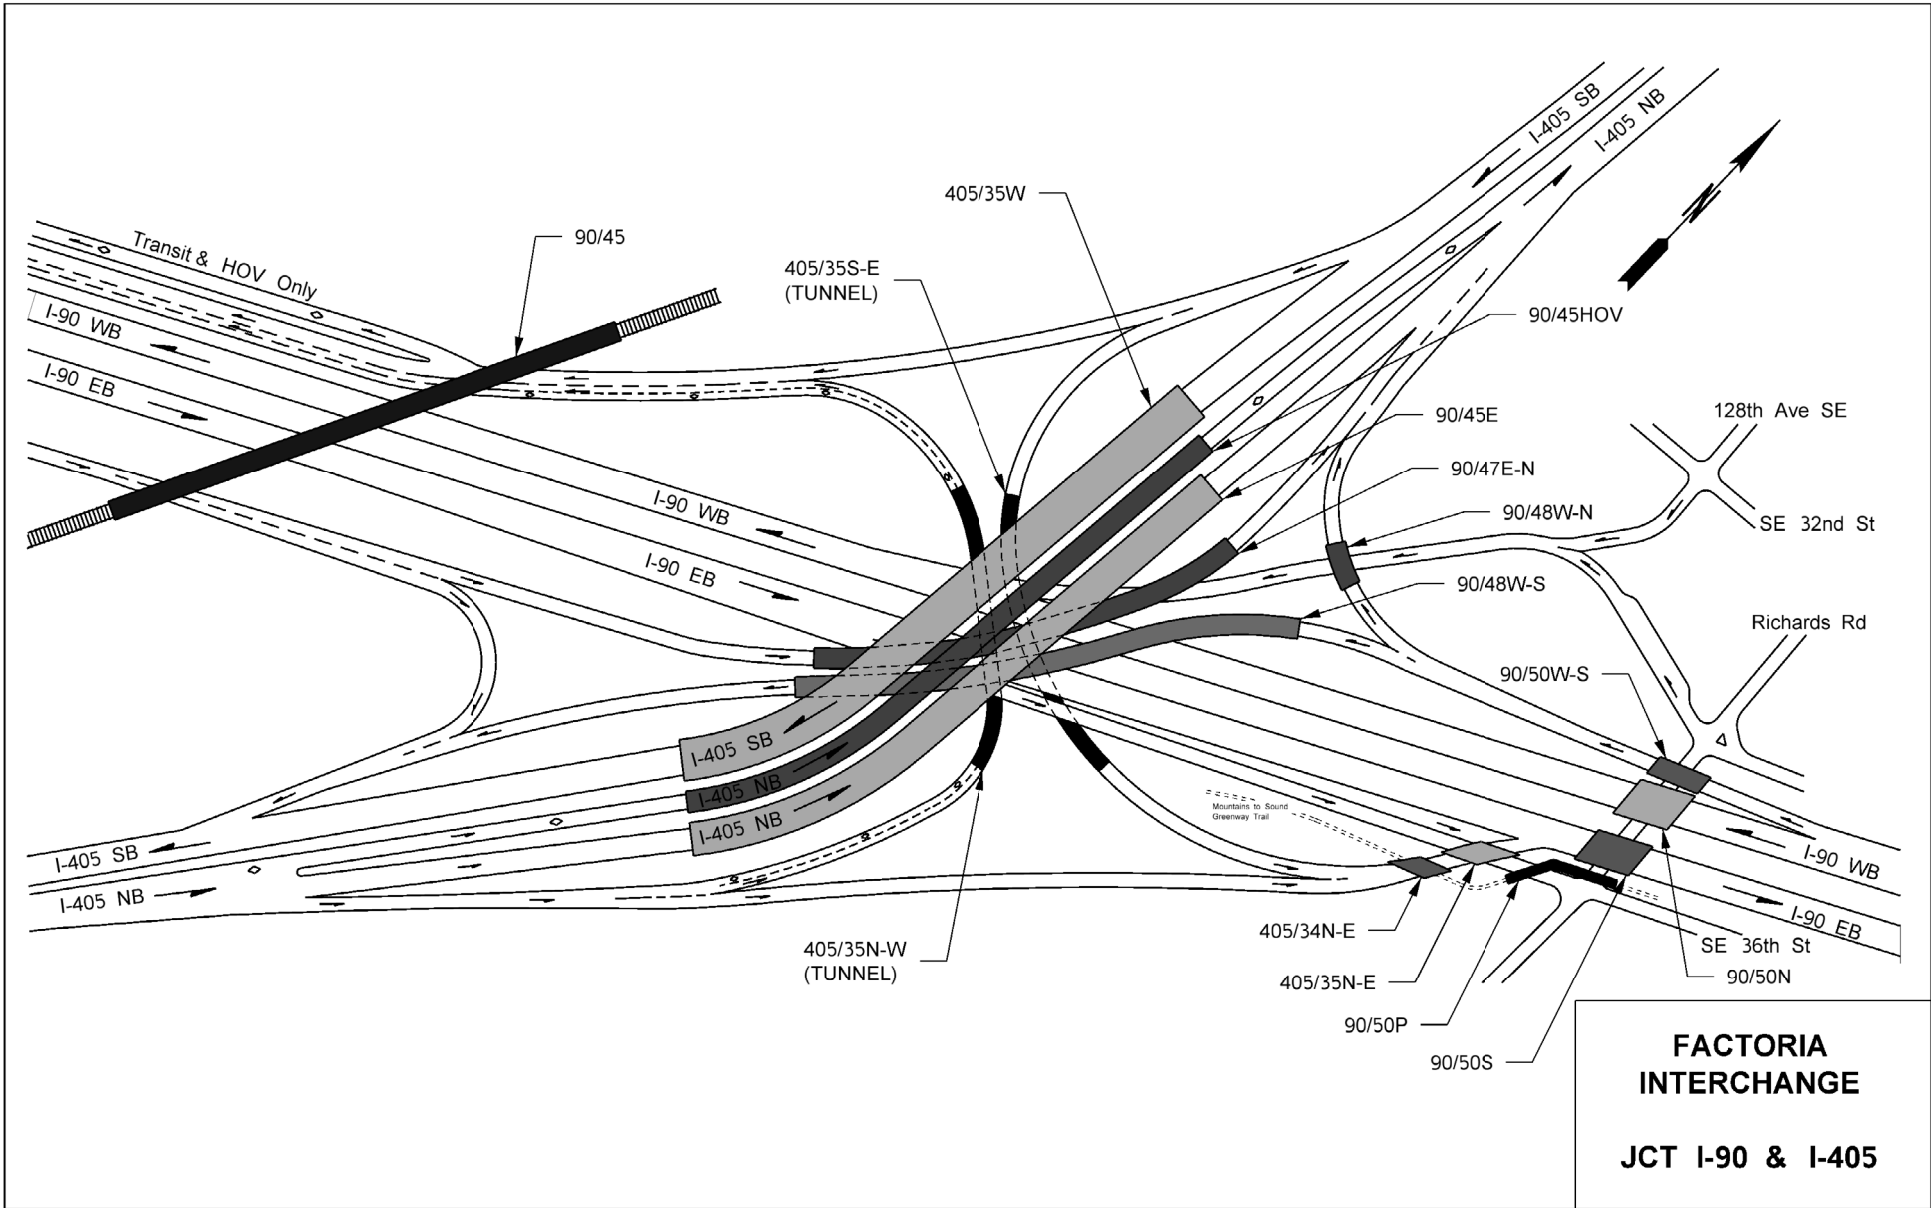

Interchange Drawings

US 2/I-5 - Hewitt Avenue Interchange	xxxix
US 2/SR 204 - Cavalero Corner Interchange	xxxix
US 2/US 395 SP NSC - Farwell Rd Interchange	xxxix
I-5/SR 14 - Columbia River Interchange	xxxix
I-5/SR 501 - Mill Plain Blvd Interchange	xxxix
I-5/I-205 - Interchange	xxxix
I-5/US 101 - Capitol Lake Interchange	xxxix
I-5/SR 16 - Nalley Valley Interchange	xxxix
I-5/SR 7 - Pacific Avenue Interchange	xxxix
I-5/SR 167 - Puyallup River Interchange	xl
I-5/SR 18 - Interchange	xli
I-5/I-405 - Tukwila Interchange	xlii
I-5 - Spokane Street Interchange	xliii
I-5/I-90 - Interchange	xliv
I-5 - Yesler Way/Madison Street Interchange	xliv
I-5 - Madison Street/University Street Interchange	xlvi
I-5 - Union Street/Olive Way Interchange	xlvii
I-5 - Olive Way/Eastlake Ave Interchange	xlviii
I-5 - Mercer Street/Lakeview Blvd Interchange	xlix
I-5/SR 520 - Roanoke Street Interchange	l
I-5/SR 524 - Interchange	li
I-5/I-405/SR 525 - Swamp Creek Interchange	lii
I-5/SR 99 - Broadway Interchange	liii
SR 16 - Sprague Avenue Interchange	liv
SR 18/SR 167 - West Auburn Interchange	lv
I-82/US 12/SR 823 - North First Street Interchange	lvi
I-90/Rainier Ave - Rainier Avenue Interchange	lvii
I-90/Bellevue Way SE - South Bellevue Interchange	lviii
I-90/I-405 - Factoria Interchange	lix
I-90/150th Ave SE - Eastgate Interchange	lx
I-90/US 395 - Danekas Rd Interchange	lxi
I-90/US 195 - Interchange	lxii
I-90/SR 290 - Liberty Park Interchange	lxiii
SR 99/SR 599 - W Marginal Way Interchange	lxiv
US 395/SR 240 - Tri Cities Interchange	lxv
I-405 - Downtown Bellevue Interchange	lxvi
I-405/SR 520 - Northup Way Interchange	lxvii
I-405/SR 522 - Woodinville Interchange	lxviii
SR 520/Lake Washington Blvd - Arboretum Interchange	lxix

This page intentionally left blank.

**US 2 / US 395 SP NSC
(FARWELL RD)
INTERCHANGE**

**JCT US 2 & US 395
SP NSC**

**DOWNTOWN BELLEVUE
INTERCHANGE**

I-405/BELLEVUE