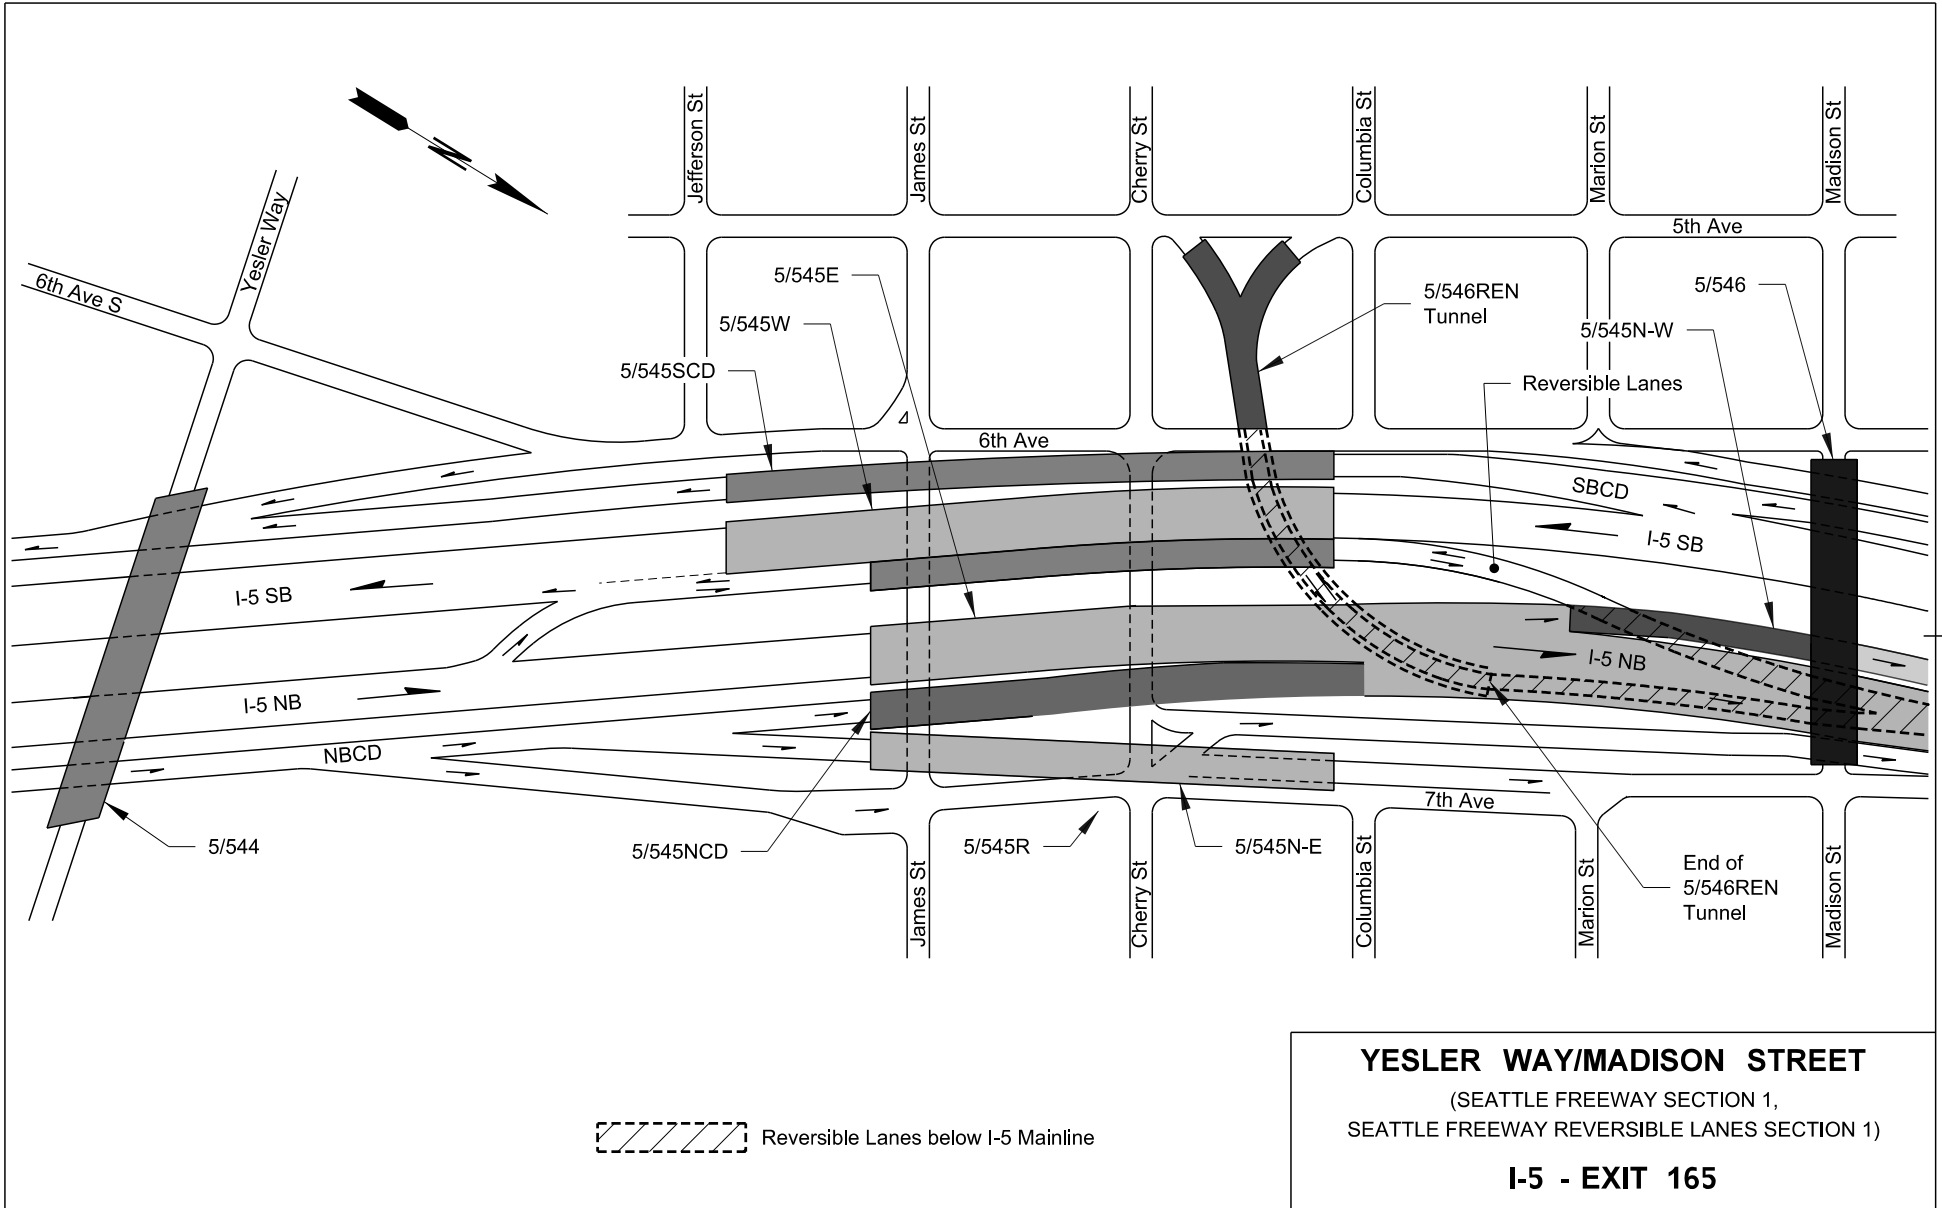

Interchange Drawings

US 2/I-5 - Hewitt Avenue Interchange	xxxix
US 2/SR 204 - Cavalero Corner Interchange	xxxix
US 2/US 395 SP NSC - Farwell Rd Interchange	xxxix
I-5/SR 14 - Columbia River Interchange	xxxix
I-5/SR 501 - Mill Plain Blvd Interchange	xxxix
I-5/I-205 - Interchange	xxxix
I-5/US 101 - Capitol Lake Interchange	xxxix
I-5/SR 16 - Nalley Valley Interchange	xxxix
I-5/SR 7 - Pacific Avenue Interchange	xxxix
I-5/SR 167 - Puyallup River Interchange	xl
I-5/SR 18 - Interchange	xli
I-5/I-405 - Tukwila Interchange	xlii
I-5 - Spokane Street Interchange	xliii
I-5/I-90 - Interchange	xliv
I-5 - Yesler Way/Madison Street Interchange	xliv
I-5 - Madison Street/University Street Interchange	xlvi
I-5 - Union Street/Olive Way Interchange	xlvii
I-5 - Olive Way/Eastlake Ave Interchange	xlviii
I-5 - Mercer Street/Lakeview Blvd Interchange	xlix
I-5/SR 520 - Roanoke Street Interchange	l
I-5/SR 524 - Interchange	li
I-5/I-405/SR 525 - Swamp Creek Interchange	lii
I-5/SR 99 - Broadway Interchange	liii
SR 16 - Sprague Avenue Interchange	liv
SR 18/SR 167 - West Auburn Interchange	lv
I-82/US 12/SR 823 - North First Street Interchange	lvi
I-90/Rainier Ave - Rainier Avenue Interchange	lvii
I-90/Bellevue Way SE - South Bellevue Interchange	lviii
I-90/I-405 - Factoria Interchange	lix
I-90/150th Ave SE - Eastgate Interchange	lx
I-90/US 395 - Danekas Rd Interchange	lxi
I-90/US 195 - Interchange	lxii
I-90/SR 290 - Liberty Park Interchange	lxiii
SR 99/SR 599 - W Marginal Way Interchange	lxiv
US 395/SR 240 - Tri Cities Interchange	lxv
I-405 - Downtown Bellevue Interchange	lxvi
I-405/SR 520 - Northup Way Interchange	lxvii
I-405/SR 522 - Woodinville Interchange	lxviii
SR 520/Lake Washington Blvd - Arboretum Interchange	lxix

This page intentionally left blank.

**US 2 / US 395 SP NSC
(FARWELL RD)
INTERCHANGE**

**JCT US 2 & US 395
SP NSC**

**DOWNTOWN BELLEVUE
INTERCHANGE**

I-405/BELLEVUE