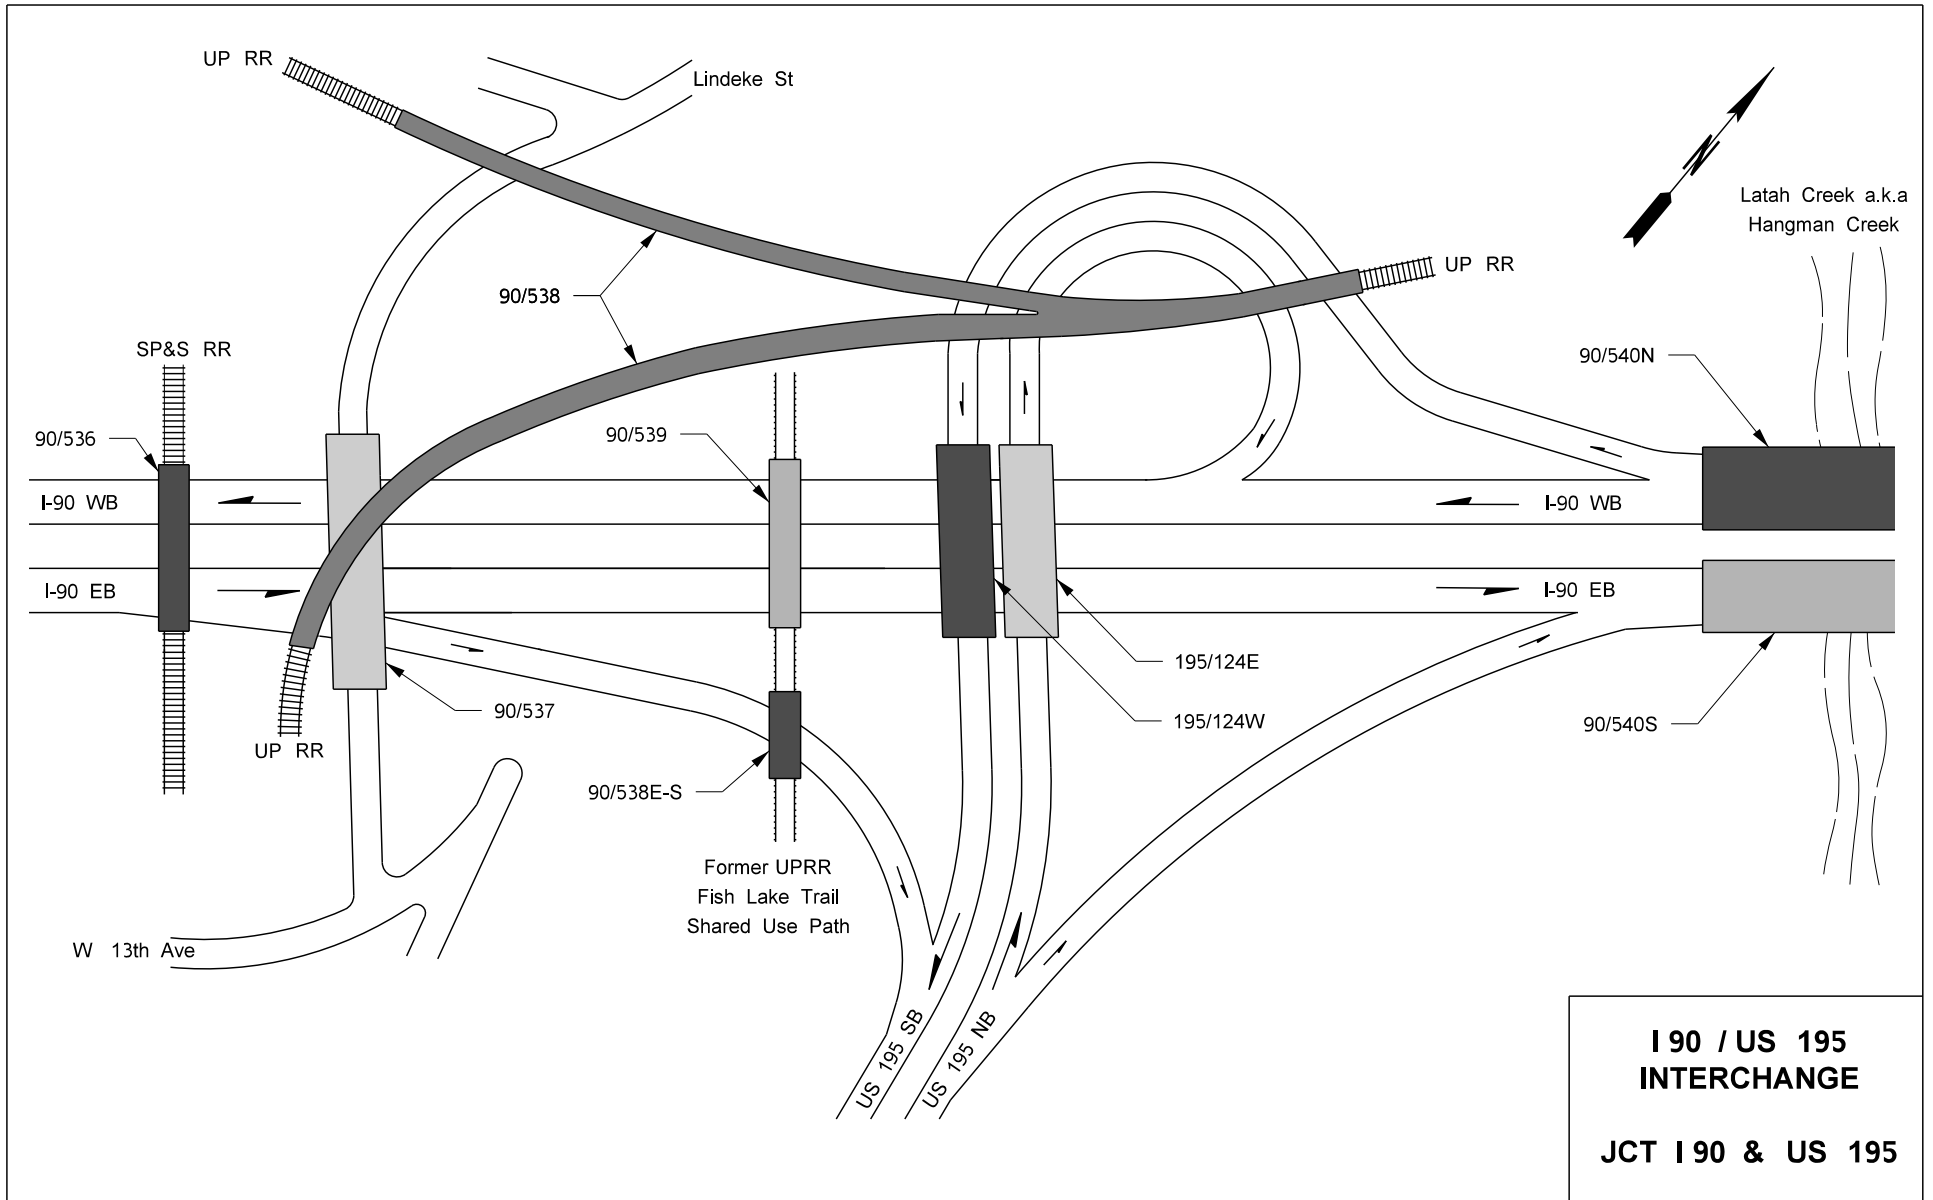

Interchange Drawings

US 2/I-5 - Hewitt Avenue Interchange	xxxix
US 2/SR 204 - Cavalero Corner Interchange	xxxix
US 2/US 395 SP NSC - Farwell Rd Interchange	xxxix
I-5/SR 14 - Columbia River Interchange	xxxix
I-5/SR 501 - Mill Plain Blvd Interchange	xxxix
I-5/I-205 - Interchange	xxxix
I-5/US 101 - Capitol Lake Interchange	xxxix
I-5/SR 16 - Nalley Valley Interchange	xxxix
I-5/SR 7 - Pacific Avenue Interchange	xxxix
I-5/SR 167 - Puyallup River Interchange	xl
I-5/SR 18 - Interchange	xli
I-5/I-405 - Tukwila Interchange	xlii
I-5 - Spokane Street Interchange	xliii
I-5/I-90 - Interchange	xliv
I-5 - Yesler Way/Madison Street Interchange	xliv
I-5 - Madison Street/University Street Interchange	xlvi
I-5 - Union Street/Olive Way Interchange	xlvii
I-5 - Olive Way/Eastlake Ave Interchange	xlviii
I-5 - Mercer Street/Lakeview Blvd Interchange	xlix
I-5/SR 520 - Roanoke Street Interchange	l
I-5/SR 524 - Interchange	li
I-5/I-405/SR 525 - Swamp Creek Interchange	lii
I-5/SR 99 - Broadway Interchange	liii
SR 16 - Sprague Avenue Interchange	liv
SR 18/SR 167 - West Auburn Interchange	lv
I-82/US 12/SR 823 - North First Street Interchange	lvi
I-90/Rainier Ave - Rainier Avenue Interchange	lvii
I-90/Bellevue Way SE - South Bellevue Interchange	lviii
I-90/I-405 - Factoria Interchange	lix
I-90/150th Ave SE - Eastgate Interchange	lx
I-90/US 395 - Danekas Rd Interchange	lxi
I-90/US 195 - Interchange	lxii
I-90/SR 290 - Liberty Park Interchange	lxiii
SR 99/SR 599 - W Marginal Way Interchange	lxiv
US 395/SR 240 - Tri Cities Interchange	lxv
I-405 - Downtown Bellevue Interchange	lxvi
I-405/SR 520 - Northup Way Interchange	lxvii
I-405/SR 522 - Woodinville Interchange	lxviii
SR 520/Lake Washington Blvd - Arboretum Interchange	lxix

This page intentionally left blank.

**US 2 / US 395 SP NSC
(FARWELL RD)
INTERCHANGE**

**JCT US 2 & US 395
SP NSC**

**DOWNTOWN BELLEVUE
INTERCHANGE**

I-405/BELLEVUE