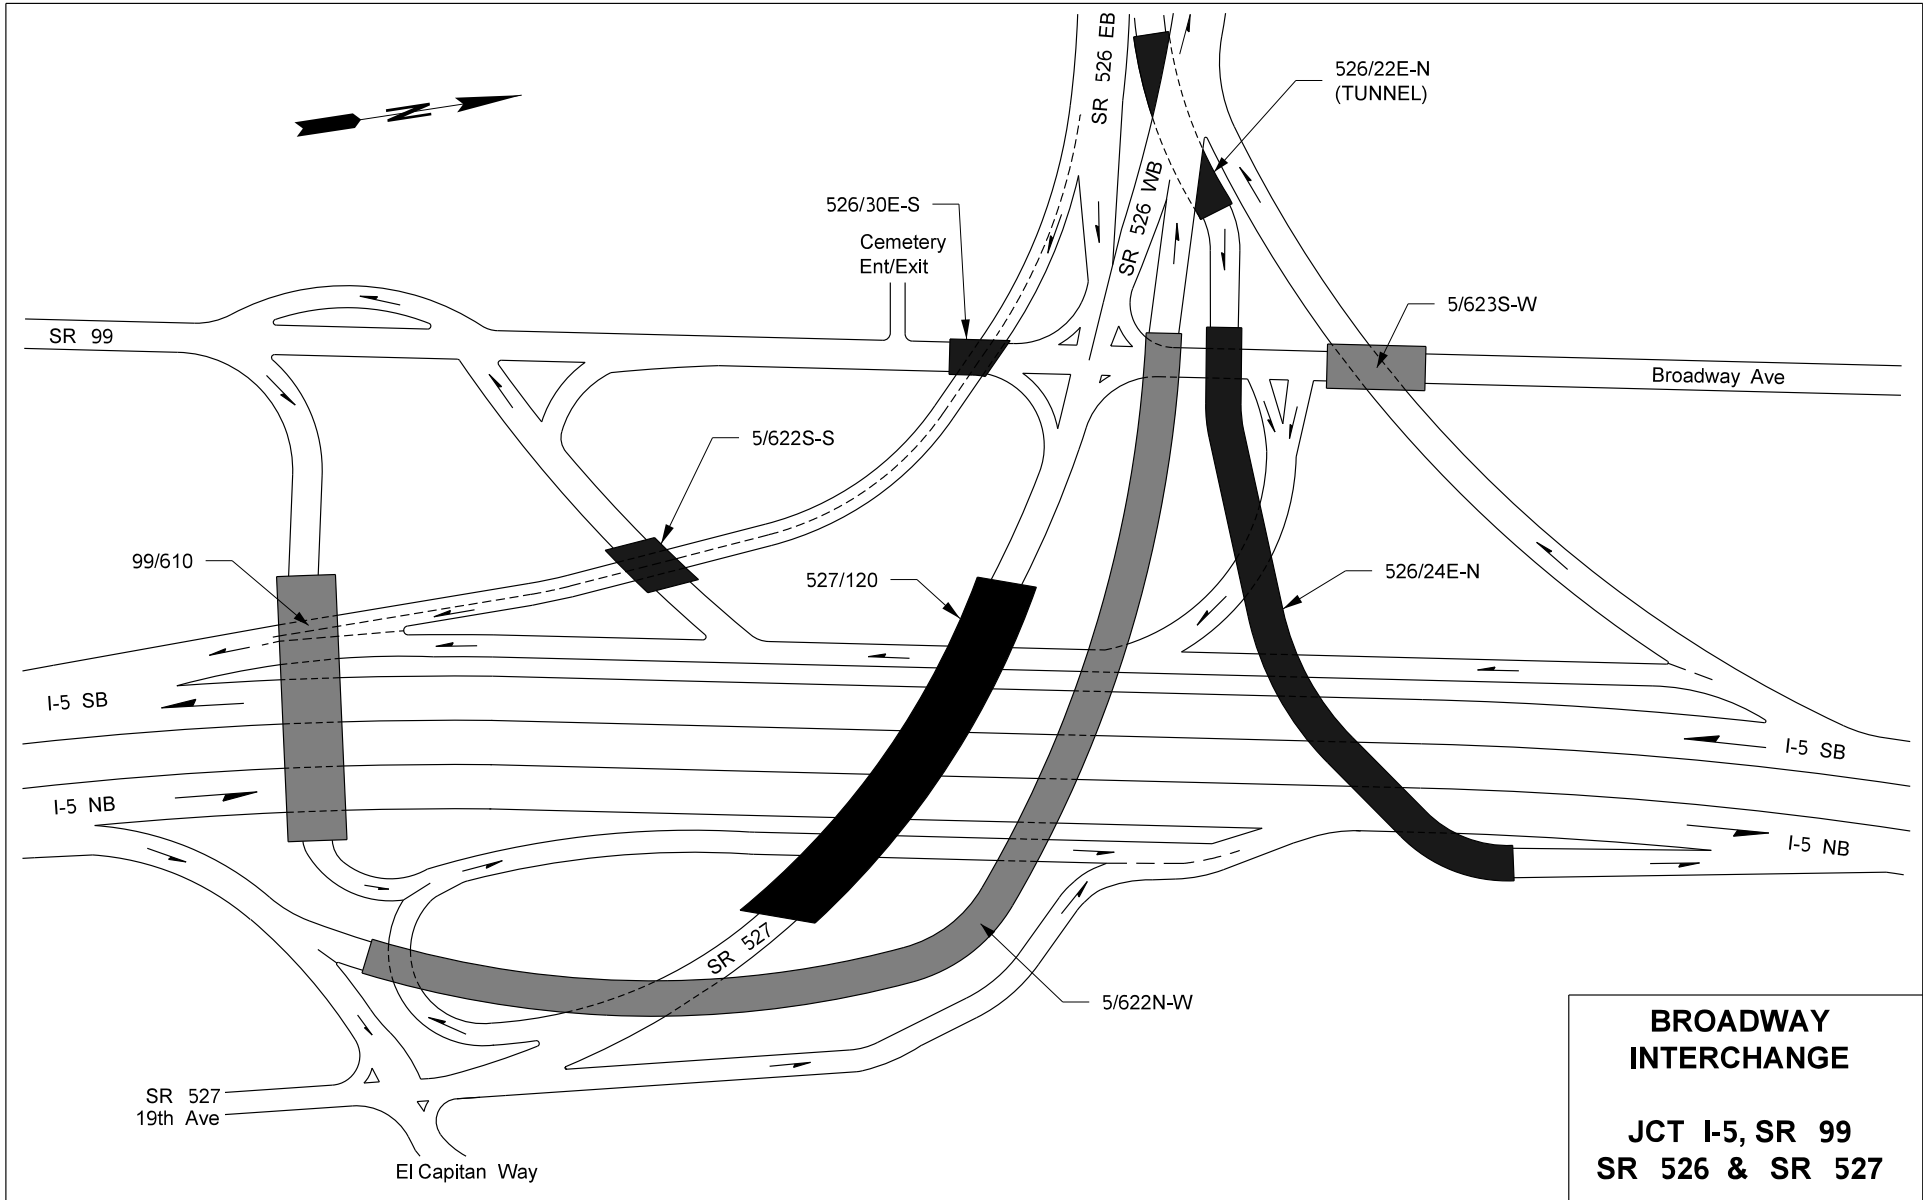

Interchange Drawings

US 2/I-5 - Hewitt Avenue Interchange	xxxix
US 2/SR 204 - Cavalero Corner Interchange	xxxix
US 2/US 395 SP NSC - Farwell Rd Interchange	xxxix
I-5/SR 14 - Columbia River Interchange	xxxix
I-5/SR 501 - Mill Plain Blvd Interchange	xxxix
I-5/I-205 - Interchange	xxxix
I-5/US 101 - Capitol Lake Interchange	xxxix
I-5/SR 16 - Nalley Valley Interchange	xxxix
I-5/SR 7 - Pacific Avenue Interchange	xxxix
I-5/SR 167 - Puyallup River Interchange	xl
I-5/SR 18 - Interchange	xli
I-5/I-405 - Tukwila Interchange	xlii
I-5 - Spokane Street Interchange	xliii
I-5/I-90 - Interchange	xliv
I-5 - Yesler Way/Madison Street Interchange	xliv
I-5 - Madison Street/University Street Interchange	xlvi
I-5 - Union Street/Olive Way Interchange	xlvii
I-5 - Olive Way/Eastlake Ave Interchange	xlviii
I-5 - Mercer Street/Lakeview Blvd Interchange	xlix
I-5/SR 520 - Roanoke Street Interchange	l
I-5/SR 524 - Interchange	li
I-5/I-405/SR 525 - Swamp Creek Interchange	lii
I-5/SR 99 - Broadway Interchange	liii
SR 16 - Sprague Avenue Interchange	liv
SR 18/SR 167 - West Auburn Interchange	lv
I-82/US 12/SR 823 - North First Street Interchange	lvi
I-90/Rainier Ave - Rainier Avenue Interchange	lvii
I-90/Bellevue Way SE - South Bellevue Interchange	lviii
I-90/I-405 - Factoria Interchange	lix
I-90/150th Ave SE - Eastgate Interchange	lx
I-90/US 395 - Danekas Rd Interchange	lxi
I-90/US 195 - Interchange	lxii
I-90/SR 290 - Liberty Park Interchange	lxiii
SR 99/SR 599 - W Marginal Way Interchange	lxiv
US 395/SR 240 - Tri Cities Interchange	lxv
I-405 - Downtown Bellevue Interchange	lxvi
I-405/SR 520 - Northup Way Interchange	lxvii
I-405/SR 522 - Woodinville Interchange	lxviii
SR 520/Lake Washington Blvd - Arboretum Interchange	lxix

This page intentionally left blank.

**US 2 / US 395 SP NSC
(FARWELL RD)
INTERCHANGE**

**JCT US 2 & US 395
SP NSC**

**DOWNTOWN BELLEVUE
INTERCHANGE**

I-405/BELLEVUE