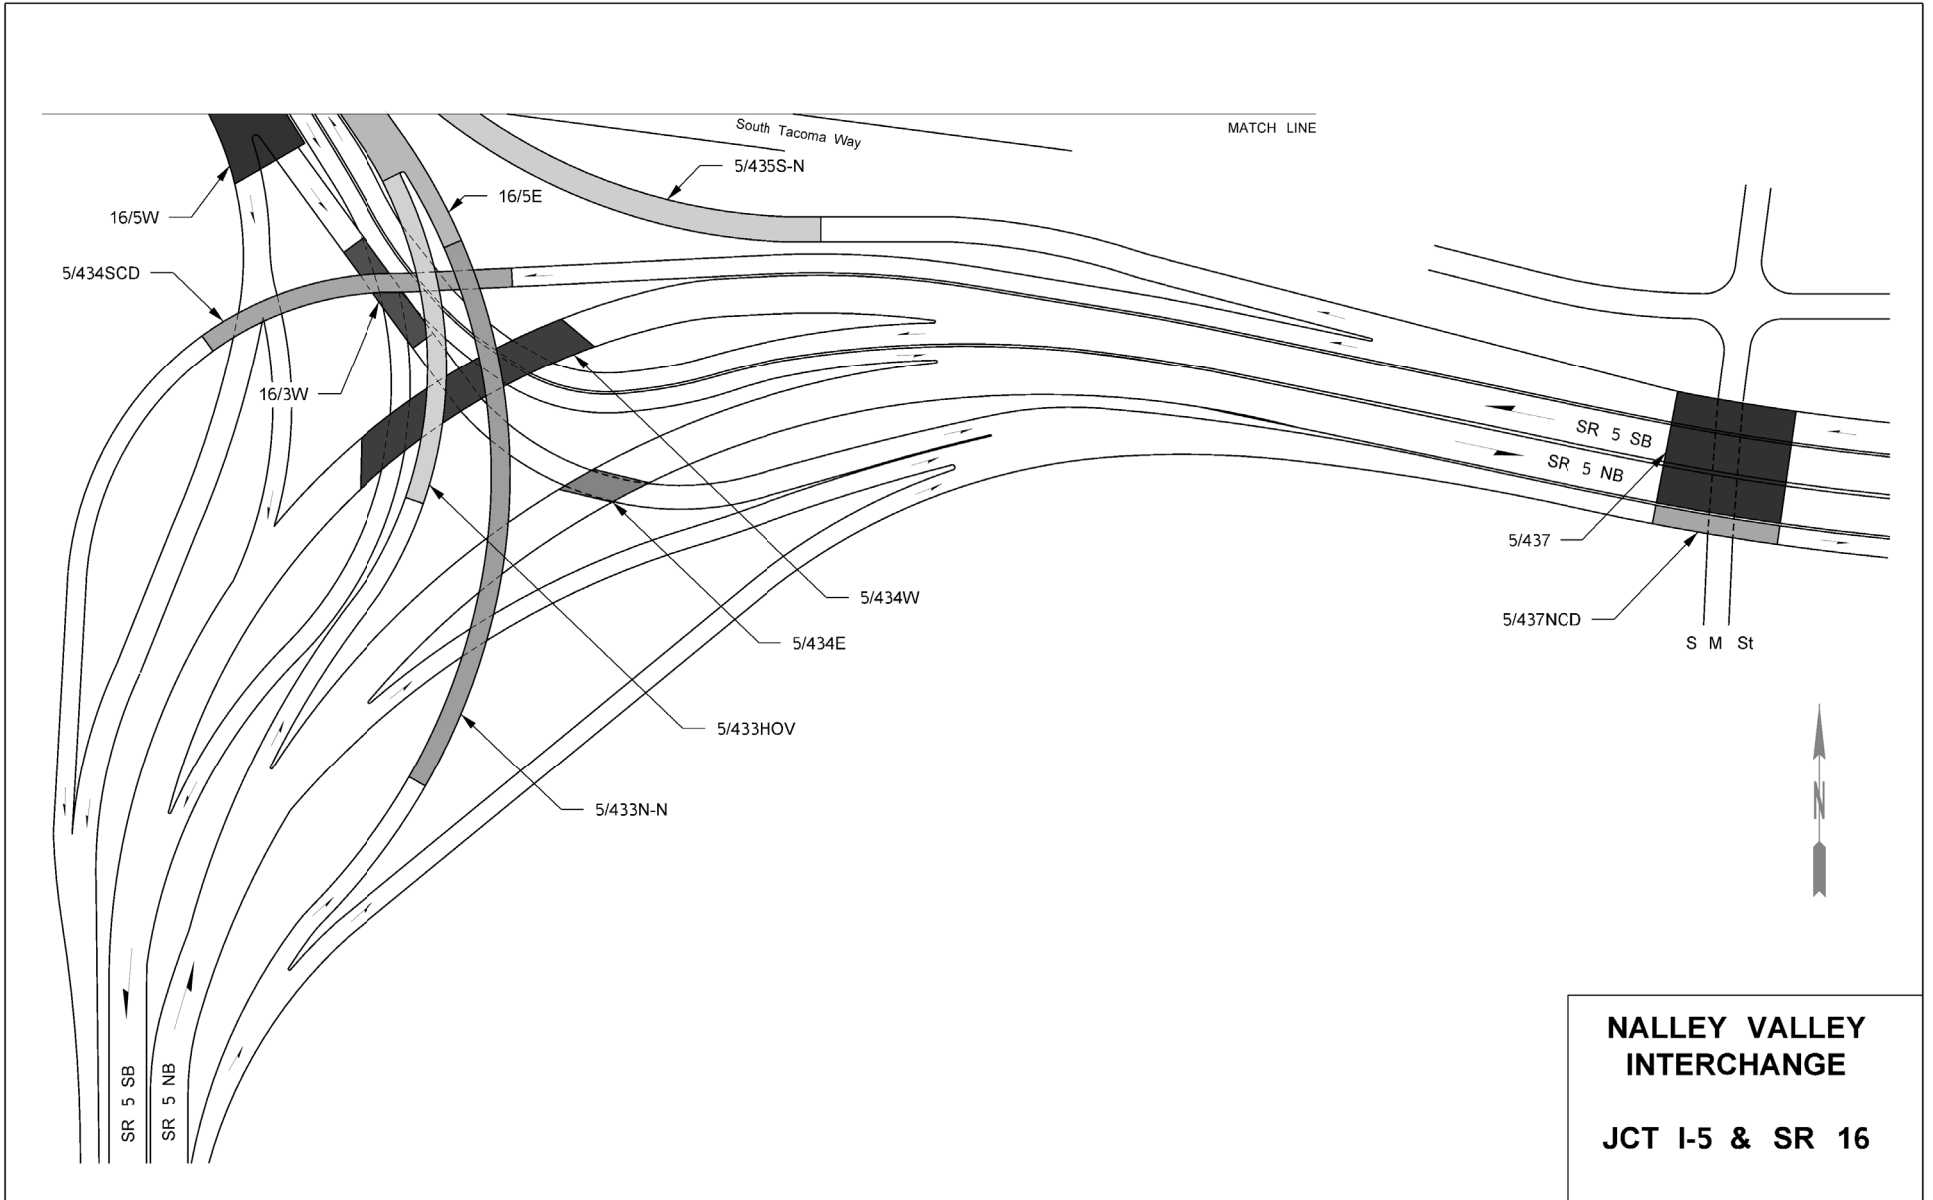

Interchange Drawings

US 2/I-5 - Hewitt Avenue Interchange	xxxix
US 2/SR 204 - Cavalero Corner Interchange	xxxix
US 2/US 395 SP NSC - Farwell Rd Interchange	xxxix
I-5/SR 14 - Columbia River Interchange	xxxix
I-5/SR 501 - Mill Plain Blvd Interchange	xxxix
I-5/I-205 - Interchange	xxxix
I-5/US 101 - Capitol Lake Interchange	xxxix
I-5/SR 16 - Nalley Valley Interchange	xxxix
I-5/SR 7 - Pacific Avenue Interchange	xxxix
I-5/SR 167 - Puyallup River Interchange	xl
I-5/SR 18 - Interchange	xli
I-5/I-405 - Tukwila Interchange	xlii
I-5 - Spokane Street Interchange	xliii
I-5/I-90 - Interchange	xliv
I-5 - Yesler Way/Madison Street Interchange	xliv
I-5 - Madison Street/University Street Interchange	xlvi
I-5 - Union Street/Olive Way Interchange	xlvii
I-5 - Olive Way/Eastlake Ave Interchange	xlviii
I-5 - Mercer Street/Lakeview Blvd Interchange	xlix
I-5/SR 520 - Roanoke Street Interchange	l
I-5/SR 524 - Interchange	li
I-5/I-405/SR 525 - Swamp Creek Interchange	lii
I-5/SR 99 - Broadway Interchange	liii
SR 16 - Sprague Avenue Interchange	liv
SR 18/SR 167 - West Auburn Interchange	lv
I-82/US 12/SR 823 - North First Street Interchange	lvi
I-90/Rainier Ave - Rainier Avenue Interchange	lvii
I-90/Bellevue Way SE - South Bellevue Interchange	lviii
I-90/I-405 - Factoria Interchange	lix
I-90/150th Ave SE - Eastgate Interchange	lx
I-90/US 395 - Danekas Rd Interchange	lxi
I-90/US 195 - Interchange	lxii
I-90/SR 290 - Liberty Park Interchange	lxiii
SR 99/SR 599 - W Marginal Way Interchange	lxiv
US 395/SR 240 - Tri Cities Interchange	lxv
I-405 - Downtown Bellevue Interchange	lxvi
I-405/SR 520 - Northup Way Interchange	lxvii
I-405/SR 522 - Woodinville Interchange	lxviii
SR 520/Lake Washington Blvd - Arboretum Interchange	lxix

This page intentionally left blank.

**US 2 / US 395 SP NSC
(FARWELL RD)
INTERCHANGE**

**JCT US 2 & US 395
SP NSC**

**DOWNTOWN BELLEVUE
INTERCHANGE**

I-405/BELLEVUE