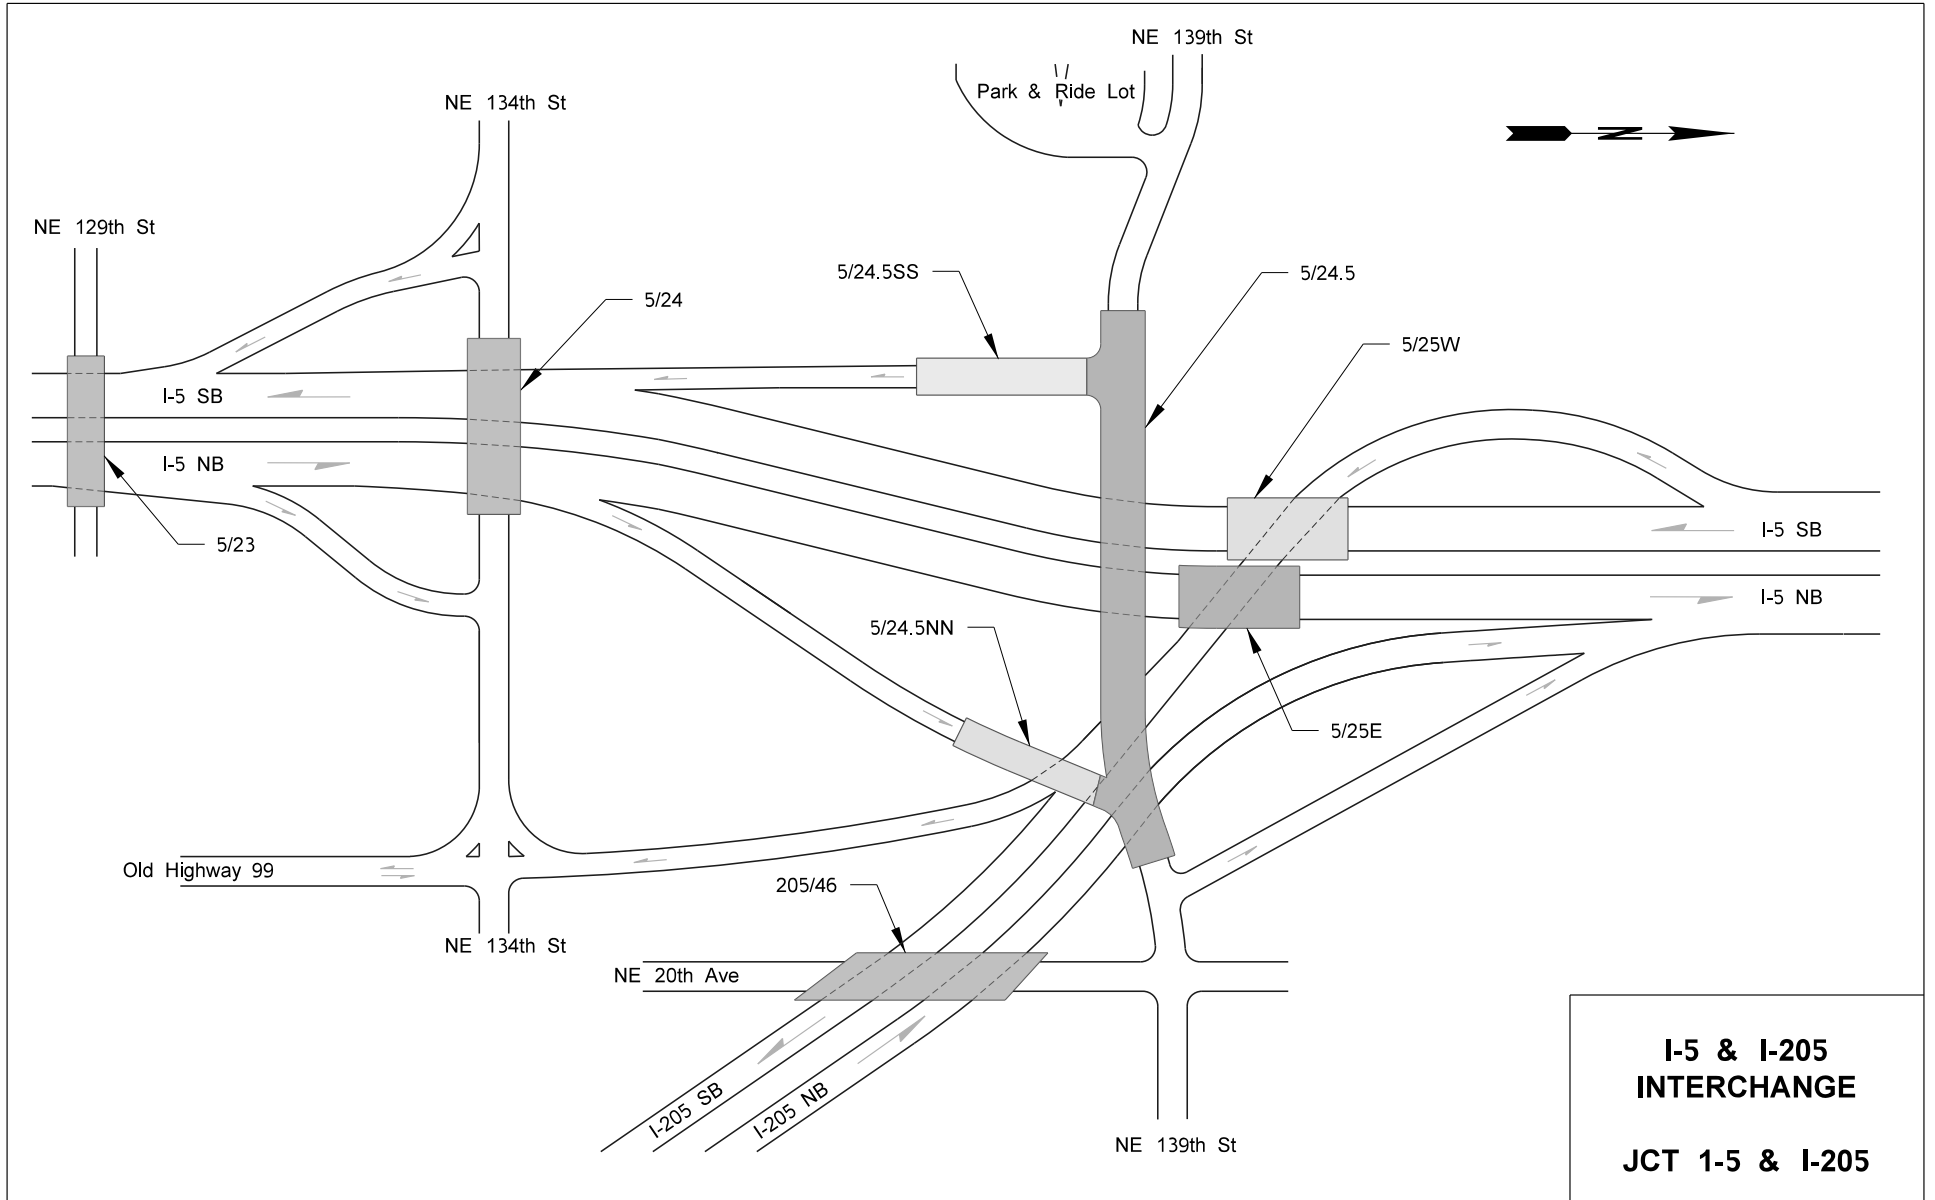

Interchange Drawings

US 2/I-5 - Hewitt Avenue Interchange	xxxix
US 2/SR 204 - Cavalero Corner Interchange	xxxix
US 2/US 395 SP NSC - Farwell Rd Interchange	xxxix
I-5/SR 14 - Columbia River Interchange	xxxix
I-5/SR 501 - Mill Plain Blvd Interchange	xxxix
I-5/I-205 - Interchange	xxxix
I-5/US 101 - Capitol Lake Interchange	xxxix
I-5/SR 16 - Nalley Valley Interchange	xxxix
I-5/SR 7 - Pacific Avenue Interchange	xxxix
I-5/SR 167 - Puyallup River Interchange	xl
I-5/SR 18 - Interchange	xli
I-5/I-405 - Tukwila Interchange	xlii
I-5 - Spokane Street Interchange	xliii
I-5/I-90 - Interchange	xliv
I-5 - Yesler Way/Madison Street Interchange	xliv
I-5 - Madison Street/University Street Interchange	xlvi
I-5 - Union Street/Olive Way Interchange	xlvii
I-5 - Olive Way/Eastlake Ave Interchange	xlviii
I-5 - Mercer Street/Lakeview Blvd Interchange	xlix
I-5/SR 520 - Roanoke Street Interchange	l
I-5/SR 524 - Interchange	li
I-5/I-405/SR 525 - Swamp Creek Interchange	lii
I-5/SR 99 - Broadway Interchange	liii
SR 16 - Sprague Avenue Interchange	liv
SR 18/SR 167 - West Auburn Interchange	lv
I-82/US 12/SR 823 - North First Street Interchange	lvi
I-90/Rainier Ave - Rainier Avenue Interchange	lvii
I-90/Bellevue Way SE - South Bellevue Interchange	lviii
I-90/I-405 - Factoria Interchange	lix
I-90/150th Ave SE - Eastgate Interchange	lx
I-90/US 395 - Danekas Rd Interchange	lxi
I-90/US 195 - Interchange	lxii
I-90/SR 290 - Liberty Park Interchange	lxiii
SR 99/SR 599 - W Marginal Way Interchange	lxiv
US 395/SR 240 - Tri Cities Interchange	lxv
I-405 - Downtown Bellevue Interchange	lxvi
I-405/SR 520 - Northup Way Interchange	lxvii
I-405/SR 522 - Woodinville Interchange	lxviii
SR 520/Lake Washington Blvd - Arboretum Interchange	lxix

This page intentionally left blank.

**US 2 / US 395 SP NSC
(FARWELL RD)
INTERCHANGE**

**JCT US 2 & US 395
SP NSC**

**DOWNTOWN BELLEVUE
INTERCHANGE**

I-405/BELLEVUE