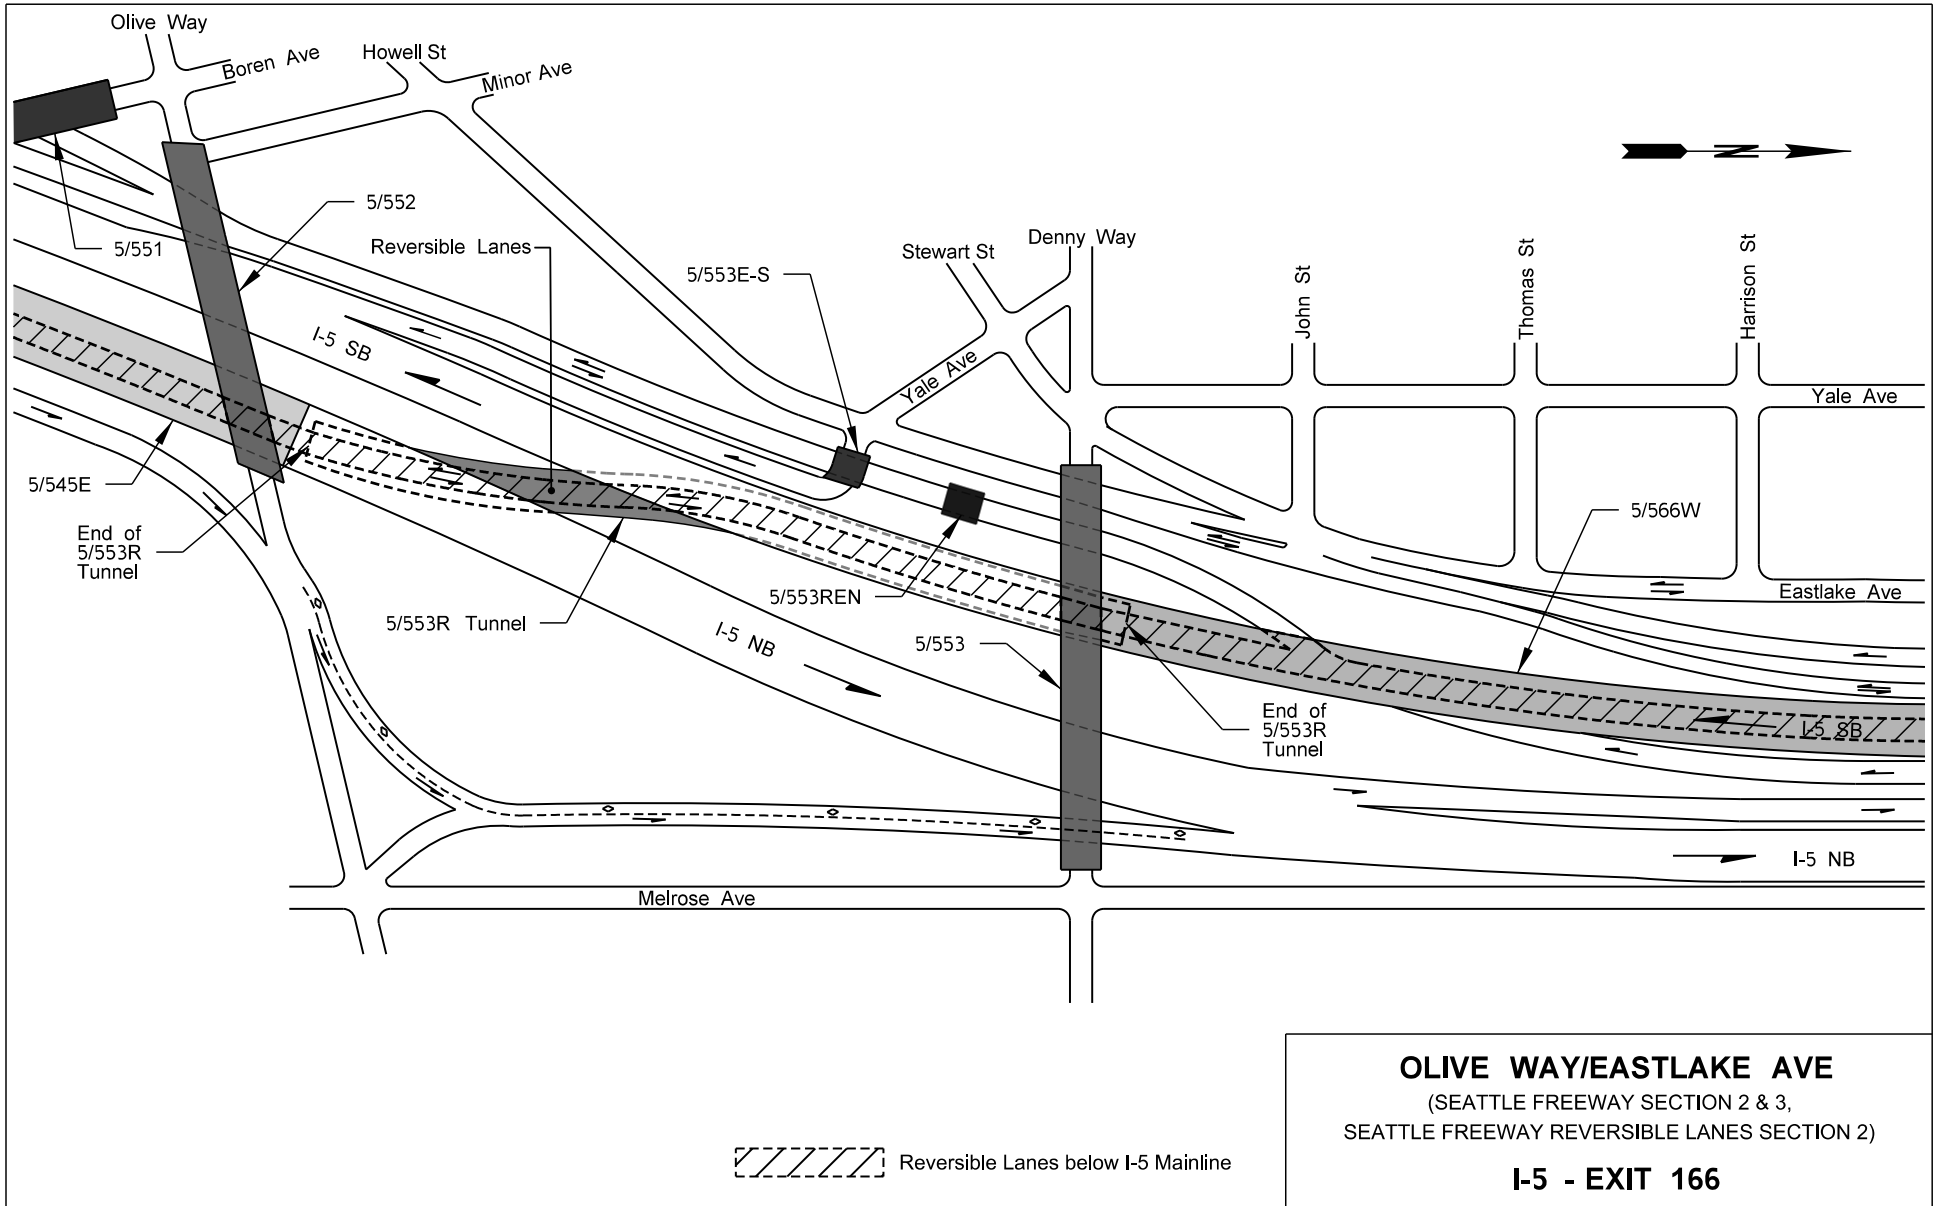

Interchange Drawings

US 2/I-5 - Hewitt Avenue Interchange	xxxix
US 2/SR 204 - Cavalero Corner Interchange	xxxix
US 2/US 395 SP NSC - Farwell Rd Interchange	xxxix
I-5/SR 14 - Columbia River Interchange	xxxix
I-5/SR 501 - Mill Plain Blvd Interchange	xxxix
I-5/I-205 - Interchange	xxxix
I-5/US 101 - Capitol Lake Interchange	xxxix
I-5/SR 16 - Nalley Valley Interchange	xxxix
I-5/SR 7 - Pacific Avenue Interchange	xxxix
I-5/SR 167 - Puyallup River Interchange	xl
I-5/SR 18 - Interchange	xli
I-5/I-405 - Tukwila Interchange	xlii
I-5 - Spokane Street Interchange	xliii
I-5/I-90 - Interchange	xliv
I-5 - Yesler Way/Madison Street Interchange	xliv
I-5 - Madison Street/University Street Interchange	xlvi
I-5 - Union Street/Olive Way Interchange	xlvii
I-5 - Olive Way/Eastlake Ave Interchange	xlviii
I-5 - Mercer Street/Lakeview Blvd Interchange	xlix
I-5/SR 520 - Roanoke Street Interchange	l
I-5/SR 524 - Interchange	li
I-5/I-405/SR 525 - Swamp Creek Interchange	lii
I-5/SR 99 - Broadway Interchange	liii
SR 16 - Sprague Avenue Interchange	liv
SR 18/SR 167 - West Auburn Interchange	lv
I-82/US 12/SR 823 - North First Street Interchange	lvi
I-90/Rainier Ave - Rainier Avenue Interchange	lvii
I-90/Bellevue Way SE - South Bellevue Interchange	lviii
I-90/I-405 - Factoria Interchange	lix
I-90/150th Ave SE - Eastgate Interchange	lx
I-90/US 395 - Danekas Rd Interchange	lxi
I-90/US 195 - Interchange	lxii
I-90/SR 290 - Liberty Park Interchange	lxiii
SR 99/SR 599 - W Marginal Way Interchange	lxiv
US 395/SR 240 - Tri Cities Interchange	lxv
I-405 - Downtown Bellevue Interchange	lxvi
I-405/SR 520 - Northup Way Interchange	lxvii
I-405/SR 522 - Woodinville Interchange	lxviii
SR 520/Lake Washington Blvd - Arboretum Interchange	lxix

This page intentionally left blank.

**US 2 / US 395 SP NSC
(FARWELL RD)
INTERCHANGE**

**JCT US 2 & US 395
SP NSC**

**DOWNTOWN BELLEVUE
INTERCHANGE**

I-405/BELLEVUE