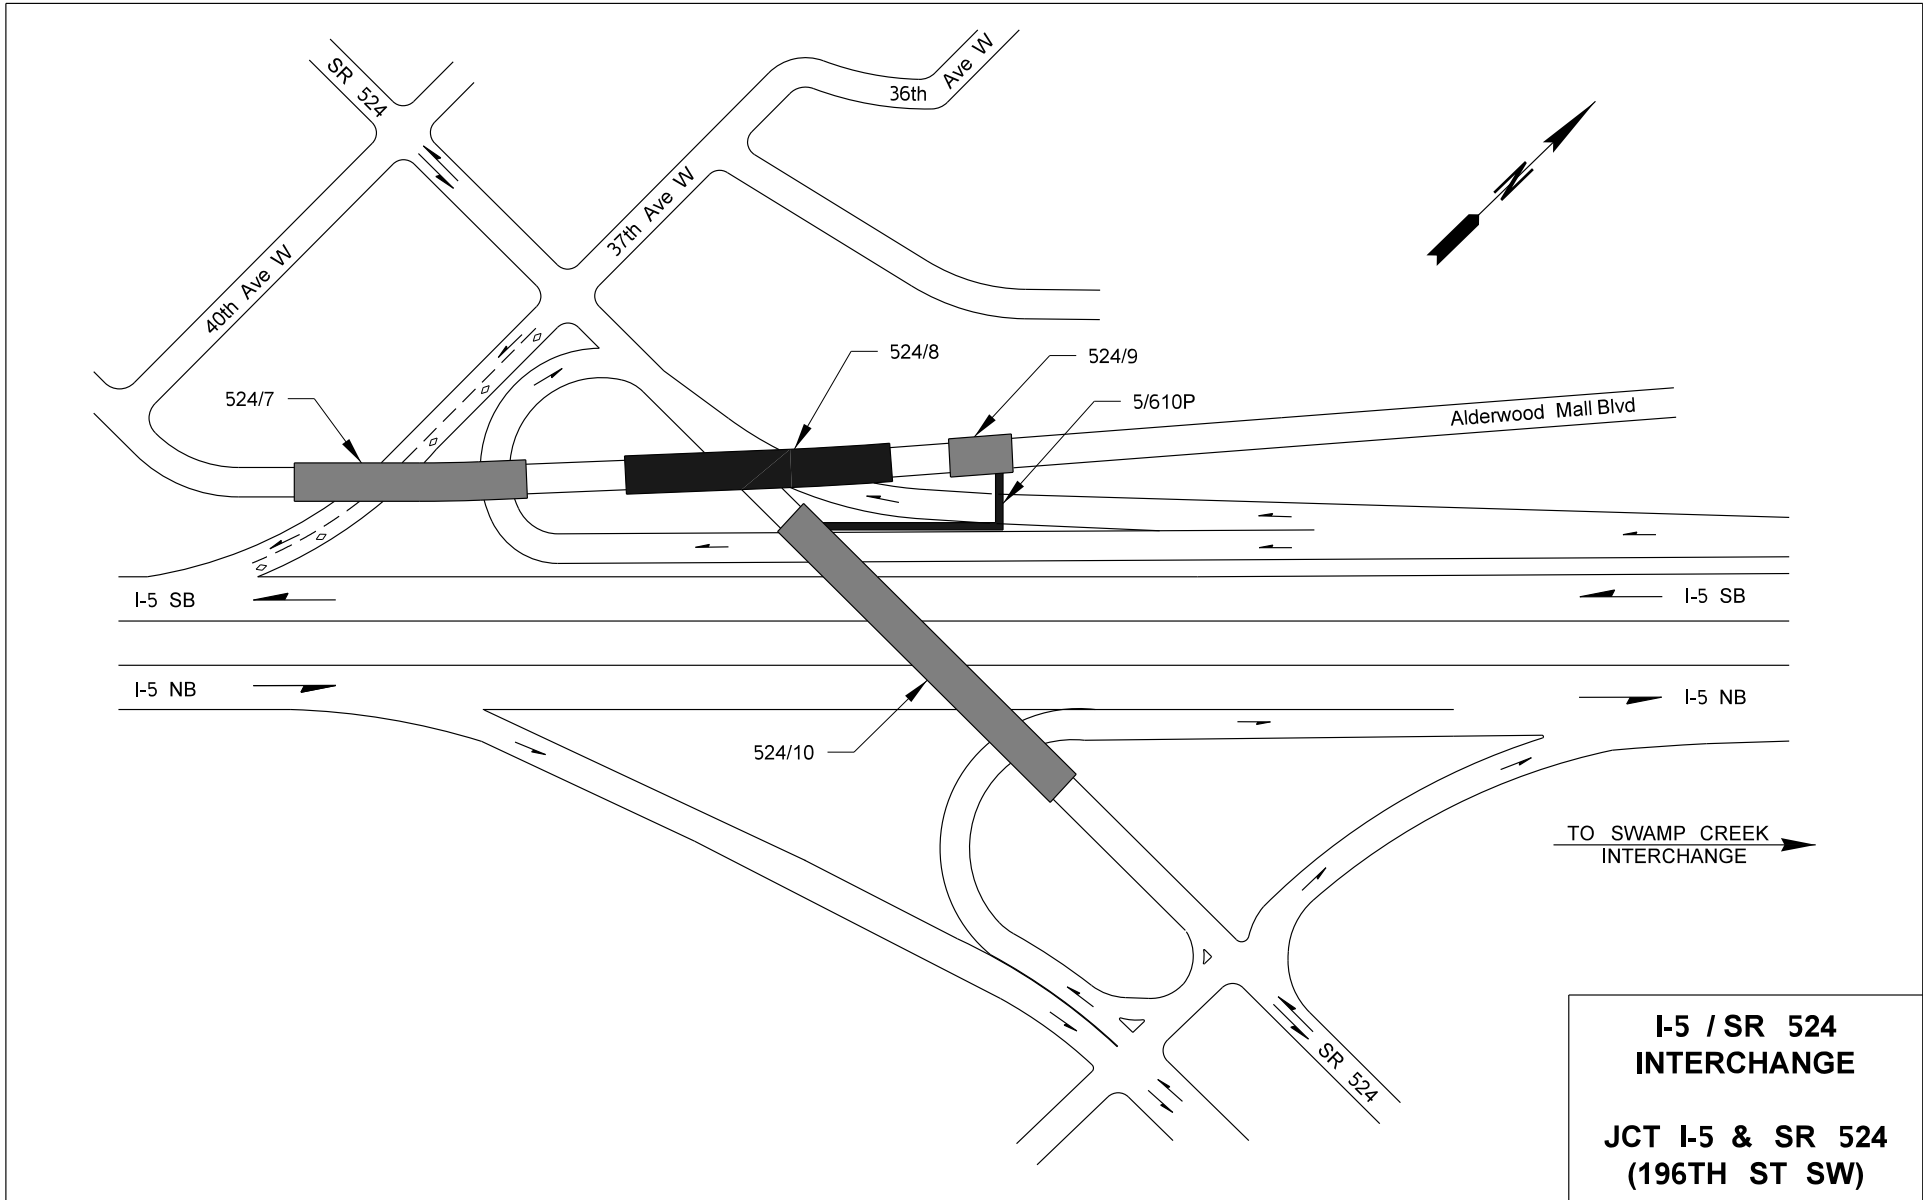

Interchange Drawings

US 2/I-5 - Hewitt Avenue Interchange	xxxix
US 2/SR 204 - Cavalero Corner Interchange	xxxix
US 2/US 395 SP NSC - Farwell Rd Interchange	xxxix
I-5/SR 14 - Columbia River Interchange	xxxix
I-5/SR 501 - Mill Plain Blvd Interchange	xxxix
I-5/I-205 - Interchange	xxxix
I-5/US 101 - Capitol Lake Interchange	xxxix
I-5/SR 16 - Nalley Valley Interchange	xxxix
I-5/SR 7 - Pacific Avenue Interchange	xxxix
I-5/SR 167 - Puyallup River Interchange	xl
I-5/SR 18 - Interchange	xli
I-5/I-405 - Tukwila Interchange	xlii
I-5 - Spokane Street Interchange	xliii
I-5/I-90 - Interchange	xliv
I-5 - Yesler Way/Madison Street Interchange	xliv
I-5 - Madison Street/University Street Interchange	xlvi
I-5 - Union Street/Olive Way Interchange	xlvii
I-5 - Olive Way/Eastlake Ave Interchange	xlviii
I-5 - Mercer Street/Lakeview Blvd Interchange	xlix
I-5/SR 520 - Roanoke Street Interchange	l
I-5/SR 524 - Interchange	li
I-5/I-405/SR 525 - Swamp Creek Interchange	lii
I-5/SR 99 - Broadway Interchange	liii
SR 16 - Sprague Avenue Interchange	liv
SR 18/SR 167 - West Auburn Interchange	lv
I-82/US 12/SR 823 - North First Street Interchange	lvi
I-90/Rainier Ave - Rainier Avenue Interchange	lvii
I-90/Bellevue Way SE - South Bellevue Interchange	lviii
I-90/I-405 - Factoria Interchange	lix
I-90/150th Ave SE - Eastgate Interchange	lx
I-90/US 395 - Danekas Rd Interchange	lxi
I-90/US 195 - Interchange	lxii
I-90/SR 290 - Liberty Park Interchange	lxiii
SR 99/SR 599 - W Marginal Way Interchange	lxiv
US 395/SR 240 - Tri Cities Interchange	lxv
I-405 - Downtown Bellevue Interchange	lxvi
I-405/SR 520 - Northup Way Interchange	lxvii
I-405/SR 522 - Woodinville Interchange	lxviii
SR 520/Lake Washington Blvd - Arboretum Interchange	lxix

This page intentionally left blank.

**US 2 / US 395 SP NSC
(FARWELL RD)
INTERCHANGE**

**JCT US 2 & US 395
SP NSC**

**DOWNTOWN BELLEVUE
INTERCHANGE**

I-405/BELLEVUE