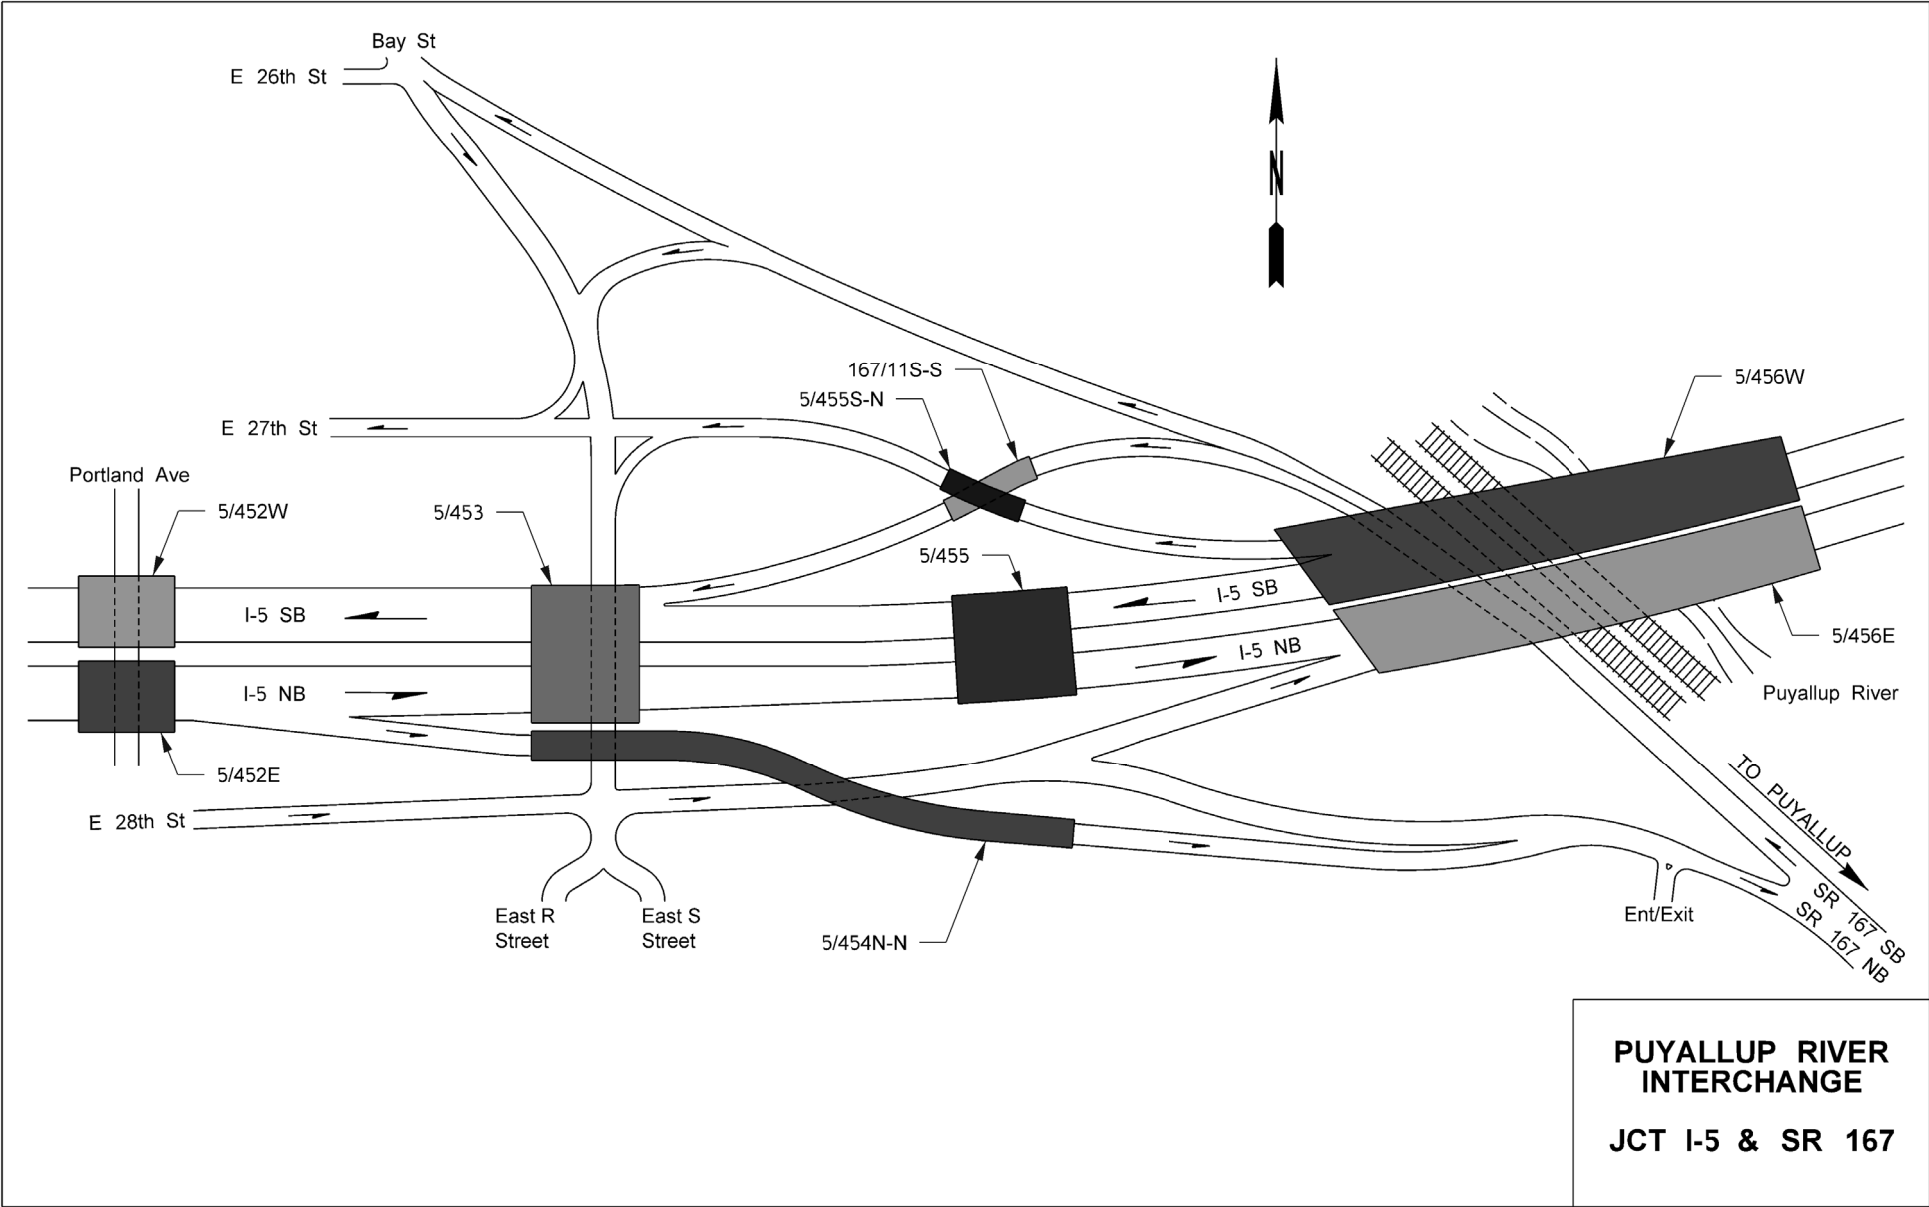

Interchange Drawings

US 2/I-5 - Hewitt Avenue Interchange	xxxix
US 2/SR 204 - Cavalero Corner Interchange	xxxix
US 2/US 395 SP NSC - Farwell Rd Interchange	xxxix
I-5/SR 14 - Columbia River Interchange	xxxix
I-5/SR 501 - Mill Plain Blvd Interchange	xxxix
I-5/I-205 - Interchange	xxxix
I-5/US 101 - Capitol Lake Interchange	xxxix
I-5/SR 16 - Nalley Valley Interchange	xxxix
I-5/SR 7 - Pacific Avenue Interchange	xxxix
I-5/SR 167 - Puyallup River Interchange	xl
I-5/SR 18 - Interchange	xli
I-5/I-405 - Tukwila Interchange	xlii
I-5 - Spokane Street Interchange	xliii
I-5/I-90 - Interchange	xliv
I-5 - Yesler Way/Madison Street Interchange	xliv
I-5 - Madison Street/University Street Interchange	xlvi
I-5 - Union Street/Olive Way Interchange	xlvii
I-5 - Olive Way/Eastlake Ave Interchange	xlviii
I-5 - Mercer Street/Lakeview Blvd Interchange	xlix
I-5/SR 520 - Roanoke Street Interchange	l
I-5/SR 524 - Interchange	li
I-5/I-405/SR 525 - Swamp Creek Interchange	lii
I-5/SR 99 - Broadway Interchange	liii
SR 16 - Sprague Avenue Interchange	liv
SR 18/SR 167 - West Auburn Interchange	lv
I-82/US 12/SR 823 - North First Street Interchange	lvi
I-90/Rainier Ave - Rainier Avenue Interchange	lvii
I-90/Bellevue Way SE - South Bellevue Interchange	lviii
I-90/I-405 - Factoria Interchange	lix
I-90/150th Ave SE - Eastgate Interchange	lx
I-90/US 395 - Danekas Rd Interchange	lxi
I-90/US 195 - Interchange	lxii
I-90/SR 290 - Liberty Park Interchange	lxiii
SR 99/SR 599 - W Marginal Way Interchange	lxiv
US 395/SR 240 - Tri Cities Interchange	lxv
I-405 - Downtown Bellevue Interchange	lxvi
I-405/SR 520 - Northup Way Interchange	lxvii
I-405/SR 522 - Woodinville Interchange	lxviii
SR 520/Lake Washington Blvd - Arboretum Interchange	lxix

This page intentionally left blank.

**US 2 / US 395 SP NSC
(FARWELL RD)
INTERCHANGE**

**JCT US 2 & US 395
SP NSC**

**DOWNTOWN BELLEVUE
INTERCHANGE**

I-405/BELLEVUE