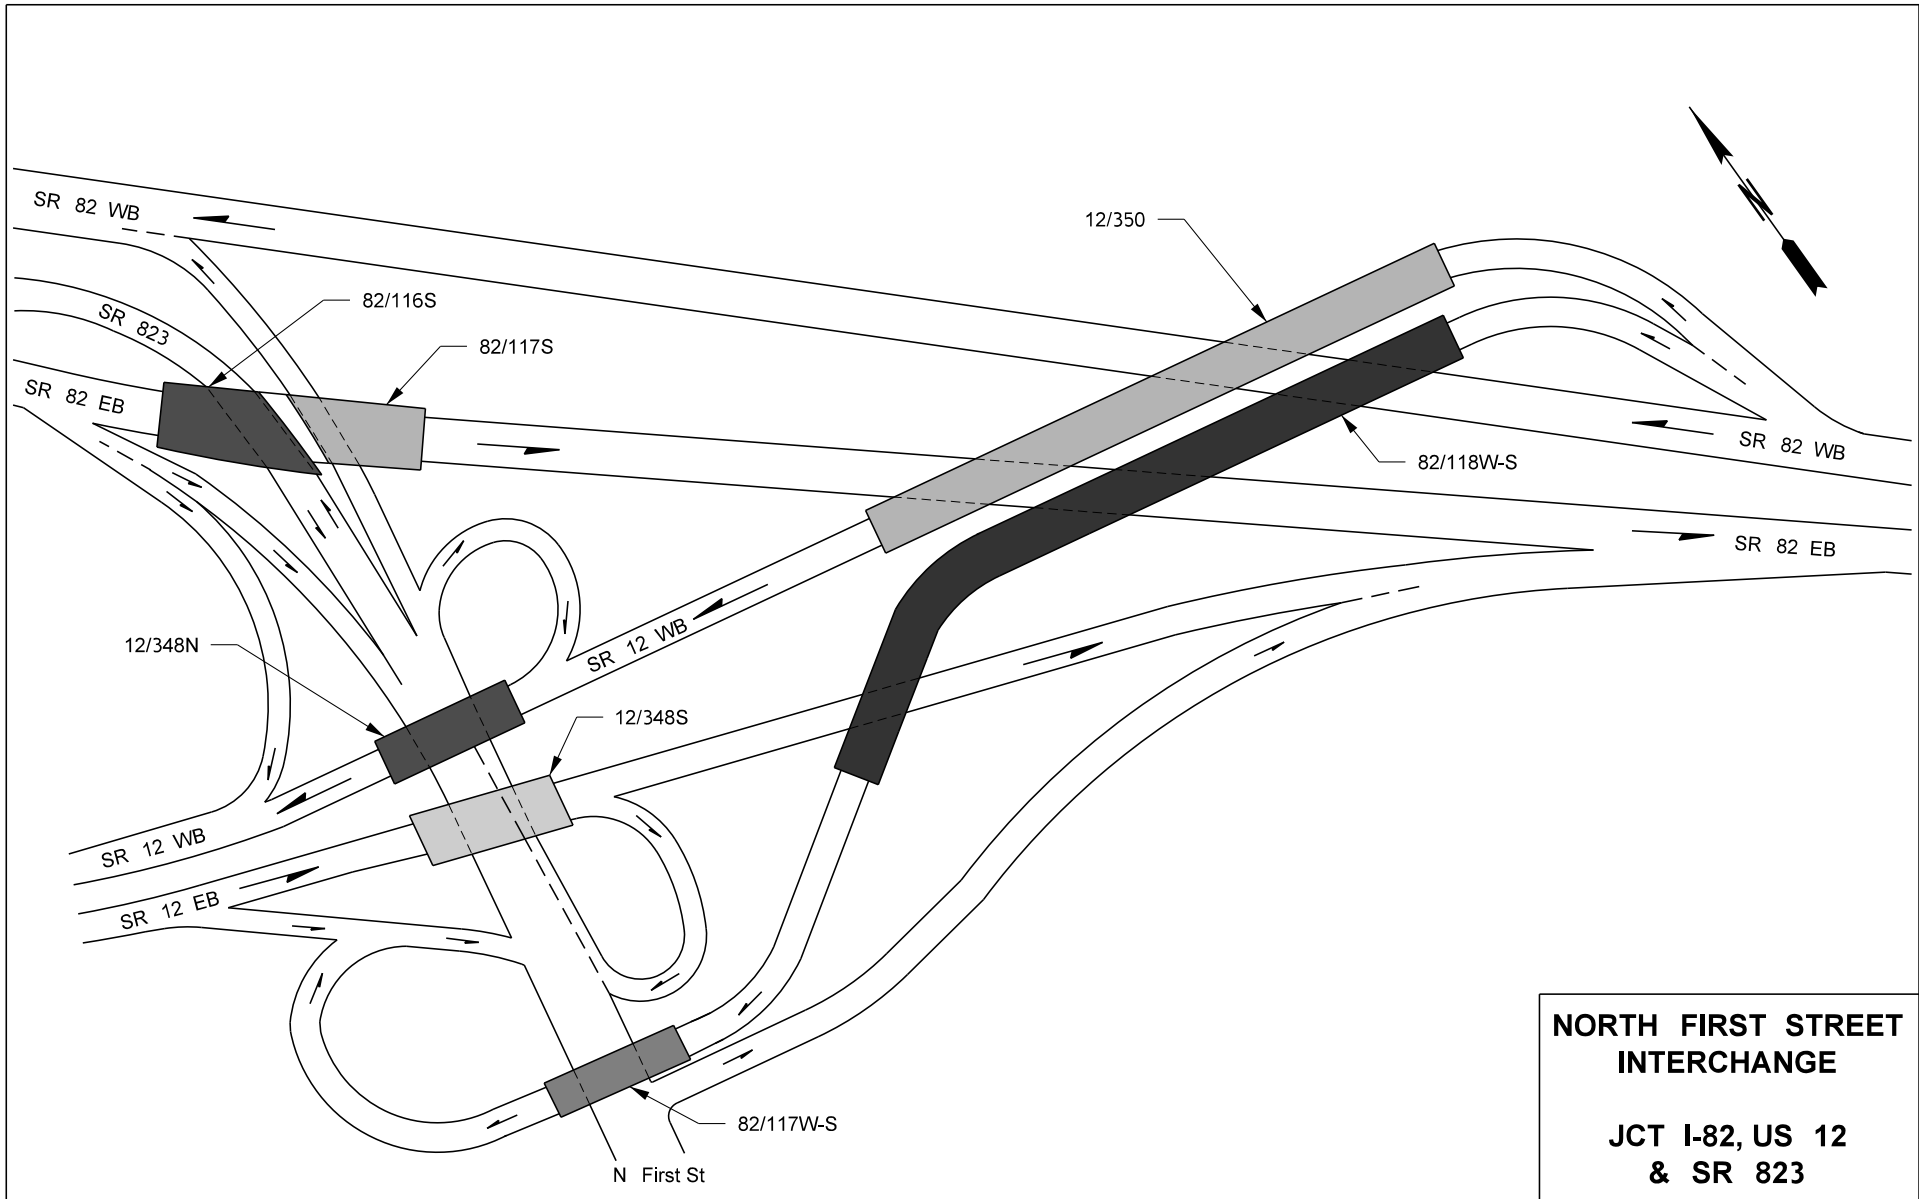

Interchange Drawings

US 2/I-5 - Hewitt Avenue Interchange	xxxix
US 2/SR 204 - Cavalero Corner Interchange	xxxix
US 2/US 395 SP NSC - Farwell Rd Interchange	xxxix
I-5/SR 14 - Columbia River Interchange	xxxix
I-5/SR 501 - Mill Plain Blvd Interchange	xxxix
I-5/I-205 - Interchange	xxxix
I-5/US 101 - Capitol Lake Interchange	xxxix
I-5/SR 16 - Nalley Valley Interchange	xxxix
I-5/SR 7 - Pacific Avenue Interchange	xxxix
I-5/SR 167 - Puyallup River Interchange	xl
I-5/SR 18 - Interchange	xli
I-5/I-405 - Tukwila Interchange	xlii
I-5 - Spokane Street Interchange	xliii
I-5/I-90 - Interchange	xliv
I-5 - Yesler Way/Madison Street Interchange	xliv
I-5 - Madison Street/University Street Interchange	xlvi
I-5 - Union Street/Olive Way Interchange	xlvii
I-5 - Olive Way/Eastlake Ave Interchange	xlviii
I-5 - Mercer Street/Lakeview Blvd Interchange	xlix
I-5/SR 520 - Roanoke Street Interchange	l
I-5/SR 524 - Interchange	li
I-5/I-405/SR 525 - Swamp Creek Interchange	lii
I-5/SR 99 - Broadway Interchange	liii
SR 16 - Sprague Avenue Interchange	liv
SR 18/SR 167 - West Auburn Interchange	lv
I-82/US 12/SR 823 - North First Street Interchange	lvi
I-90/Rainier Ave - Rainier Avenue Interchange	lvii
I-90/Bellevue Way SE - South Bellevue Interchange	lviii
I-90/I-405 - Factoria Interchange	lix
I-90/150th Ave SE - Eastgate Interchange	lx
I-90/US 395 - Danekas Rd Interchange	lxi
I-90/US 195 - Interchange	lxii
I-90/SR 290 - Liberty Park Interchange	lxiii
SR 99/SR 599 - W Marginal Way Interchange	lxiv
US 395/SR 240 - Tri Cities Interchange	lxv
I-405 - Downtown Bellevue Interchange	lxvi
I-405/SR 520 - Northup Way Interchange	lxvii
I-405/SR 522 - Woodinville Interchange	lxviii
SR 520/Lake Washington Blvd - Arboretum Interchange	lxix

This page intentionally left blank.

**US 2 / US 395 SP NSC
(FARWELL RD)
INTERCHANGE**

**JCT US 2 & US 395
SP NSC**

**DOWNTOWN BELLEVUE
INTERCHANGE**

I-405/BELLEVUE