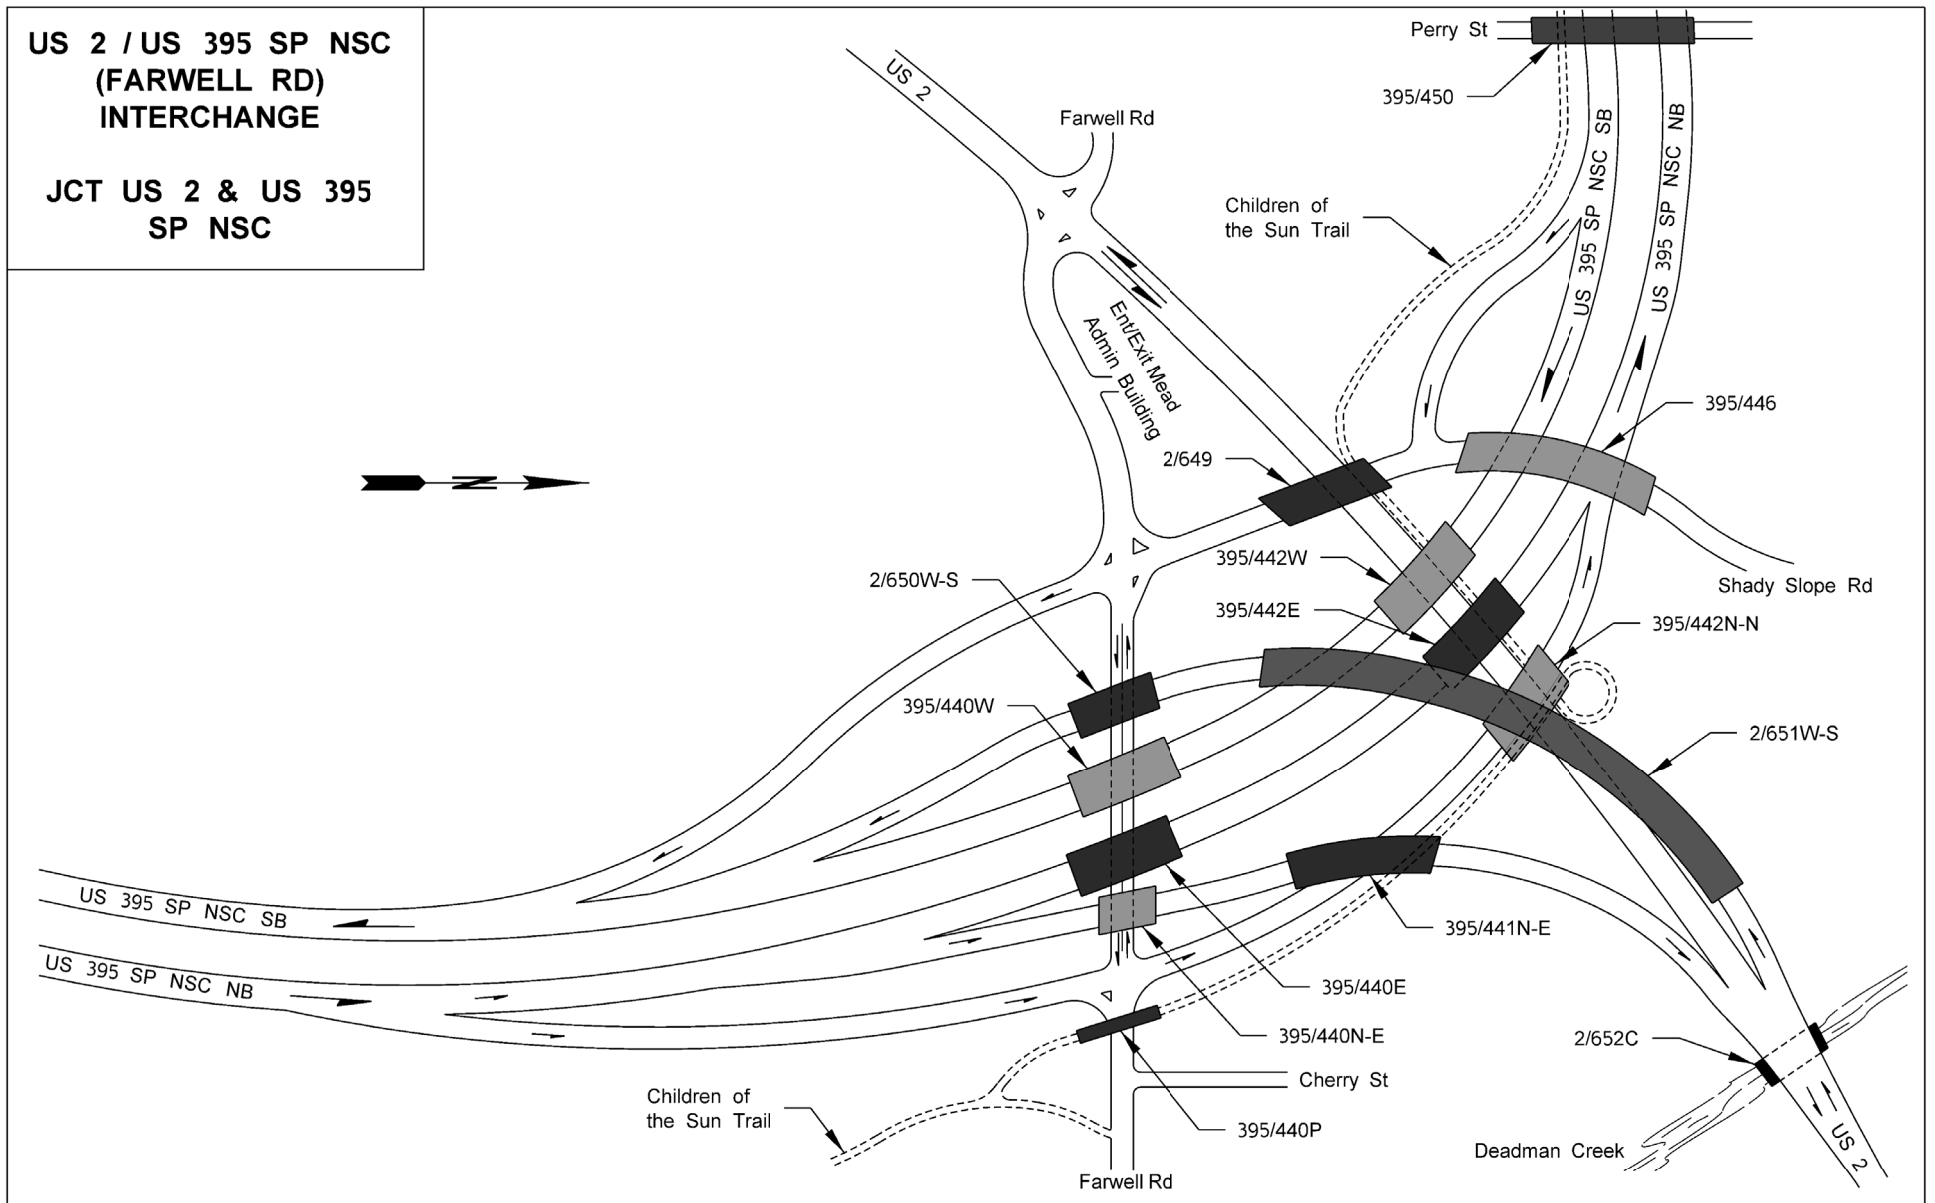

Interchange Drawings

US 2/I-5 - Hewitt Avenue Interchange	xxxix
US 2/SR 204 - Cavalero Corner Interchange	xxxix
US 2/US 395 SP NSC - Farwell Rd Interchange	xxxix
I-5/SR 14 - Columbia River Interchange	xxxix
I-5/SR 501 - Mill Plain Blvd Interchange	xxxix
I-5/I-205 - Interchange	xxxix
I-5/US 101 - Capitol Lake Interchange	xxxix
I-5/SR 16 - Nalley Valley Interchange	xxxix
I-5/SR 7 - Pacific Avenue Interchange	xxxix
I-5/SR 167 - Puyallup River Interchange	xl
I-5/SR 18 - Interchange	xli
I-5/I-405 - Tukwila Interchange	xlii
I-5 - Spokane Street Interchange	xliii
I-5/I-90 - Interchange	xliv
I-5 - Yesler Way/Madison Street Interchange	xliv
I-5 - Madison Street/University Street Interchange	xlvi
I-5 - Union Street/Olive Way Interchange	xlvii
I-5 - Olive Way/Eastlake Ave Interchange	xlviii
I-5 - Mercer Street/Lakeview Blvd Interchange	xlix
I-5/SR 520 - Roanoke Street Interchange	l
I-5/SR 524 - Interchange	li
I-5/I-405/SR 525 - Swamp Creek Interchange	lii
I-5/SR 99 - Broadway Interchange	liii
SR 16 - Sprague Avenue Interchange	liv
SR 18/SR 167 - West Auburn Interchange	lv
I-82/US 12/SR 823 - North First Street Interchange	lvi
I-90/Rainier Ave - Rainier Avenue Interchange	lvii
I-90/Bellevue Way SE - South Bellevue Interchange	lviii
I-90/I-405 - Factoria Interchange	lix
I-90/150th Ave SE - Eastgate Interchange	lx
I-90/US 395 - Danekas Rd Interchange	lxi
I-90/US 195 - Interchange	lxii
I-90/SR 290 - Liberty Park Interchange	lxiii
SR 99/SR 599 - W Marginal Way Interchange	lxiv
US 395/SR 240 - Tri Cities Interchange	lxv
I-405 - Downtown Bellevue Interchange	lxvi
I-405/SR 520 - Northup Way Interchange	lxvii
I-405/SR 522 - Woodinville Interchange	lxviii
SR 520/Lake Washington Blvd - Arboretum Interchange	lxix

This page intentionally left blank.

**US 2 / US 395 SP NSC
(FARWELL RD)
INTERCHANGE**

**JCT US 2 & US 395
SP NSC**

**DOWNTOWN BELLEVUE
INTERCHANGE**

I-405/BELLEVUE