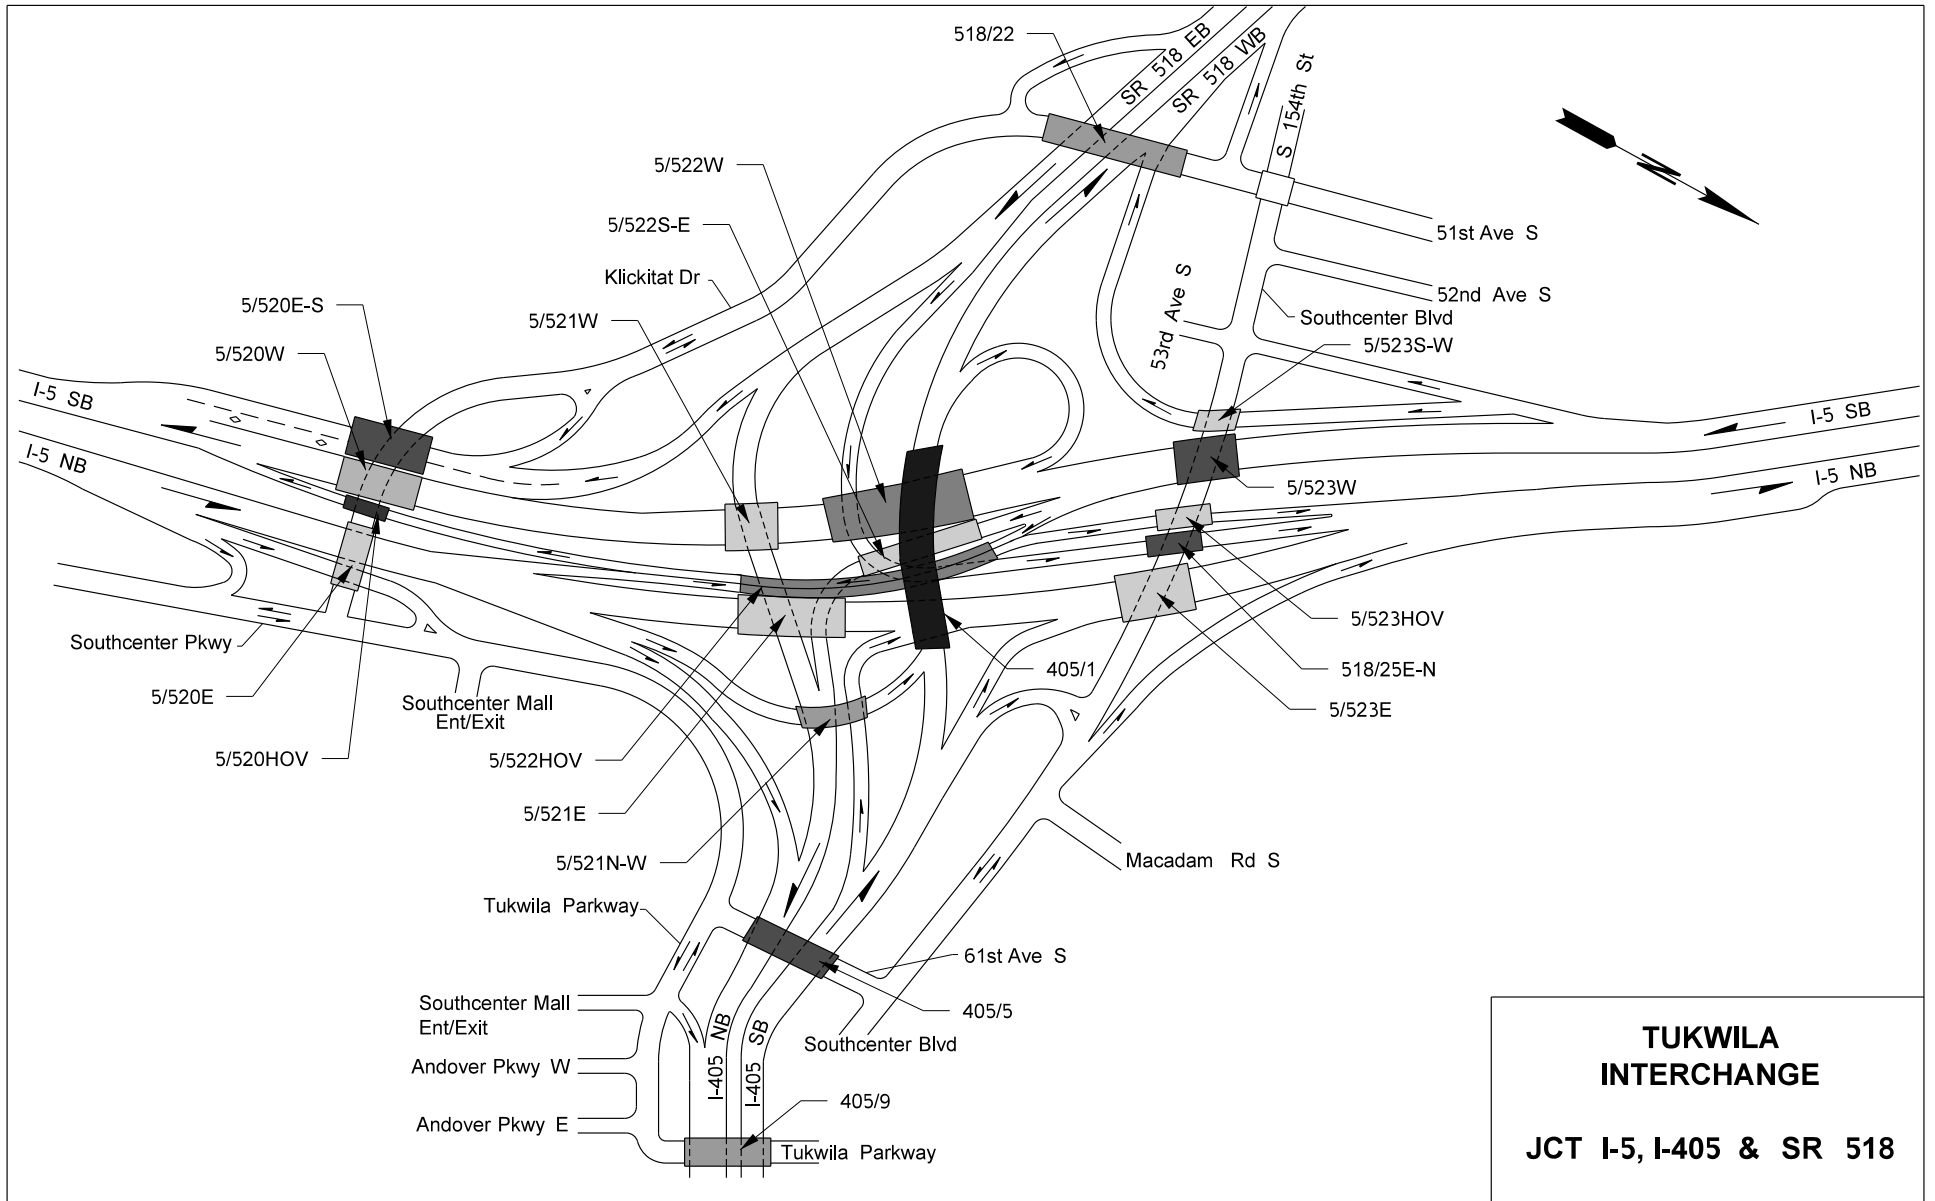

Interchange Drawings

US 2/I-5 - Hewitt Avenue Interchange	xxxix
US 2/SR 204 - Cavalero Corner Interchange	xxxix
US 2/US 395 SP NSC - Farwell Rd Interchange	xxxix
I-5/SR 14 - Columbia River Interchange	xxxix
I-5/SR 501 - Mill Plain Blvd Interchange	xxxix
I-5/I-205 - Interchange	xxxix
I-5/US 101 - Capitol Lake Interchange	xxxix
I-5/SR 16 - Nalley Valley Interchange	xxxix
I-5/SR 7 - Pacific Avenue Interchange	xxxix
I-5/SR 167 - Puyallup River Interchange	xl
I-5/SR 18 - Interchange	xli
I-5/I-405 - Tukwila Interchange	xlii
I-5 - Spokane Street Interchange	xliii
I-5/I-90 - Interchange	xliv
I-5 - Yesler Way/Madison Street Interchange	xliv
I-5 - Madison Street/University Street Interchange	xlvi
I-5 - Union Street/Olive Way Interchange	xlvii
I-5 - Olive Way/Eastlake Ave Interchange	xlviii
I-5 - Mercer Street/Lakeview Blvd Interchange	xlix
I-5/SR 520 - Roanoke Street Interchange	l
I-5/SR 524 - Interchange	li
I-5/I-405/SR 525 - Swamp Creek Interchange	lii
I-5/SR 99 - Broadway Interchange	liii
SR 16 - Sprague Avenue Interchange	liv
SR 18/SR 167 - West Auburn Interchange	lv
I-82/US 12/SR 823 - North First Street Interchange	lvi
I-90/Rainier Ave - Rainier Avenue Interchange	lvii
I-90/Bellevue Way SE - South Bellevue Interchange	lviii
I-90/I-405 - Factoria Interchange	lix
I-90/150th Ave SE - Eastgate Interchange	lx
I-90/US 395 - Danekas Rd Interchange	lxi
I-90/US 195 - Interchange	lxii
I-90/SR 290 - Liberty Park Interchange	lxiii
SR 99/SR 599 - W Marginal Way Interchange	lxiv
US 395/SR 240 - Tri Cities Interchange	lxv
I-405 - Downtown Bellevue Interchange	lxvi
I-405/SR 520 - Northup Way Interchange	lxvii
I-405/SR 522 - Woodinville Interchange	lxviii
SR 520/Lake Washington Blvd - Arboretum Interchange	lxix

This page intentionally left blank.

**US 2 / US 395 SP NSC
(FARWELL RD)
INTERCHANGE**

**JCT US 2 & US 395
SP NSC**

**DOWNTOWN BELLEVUE
INTERCHANGE**

I-405/BELLEVUE