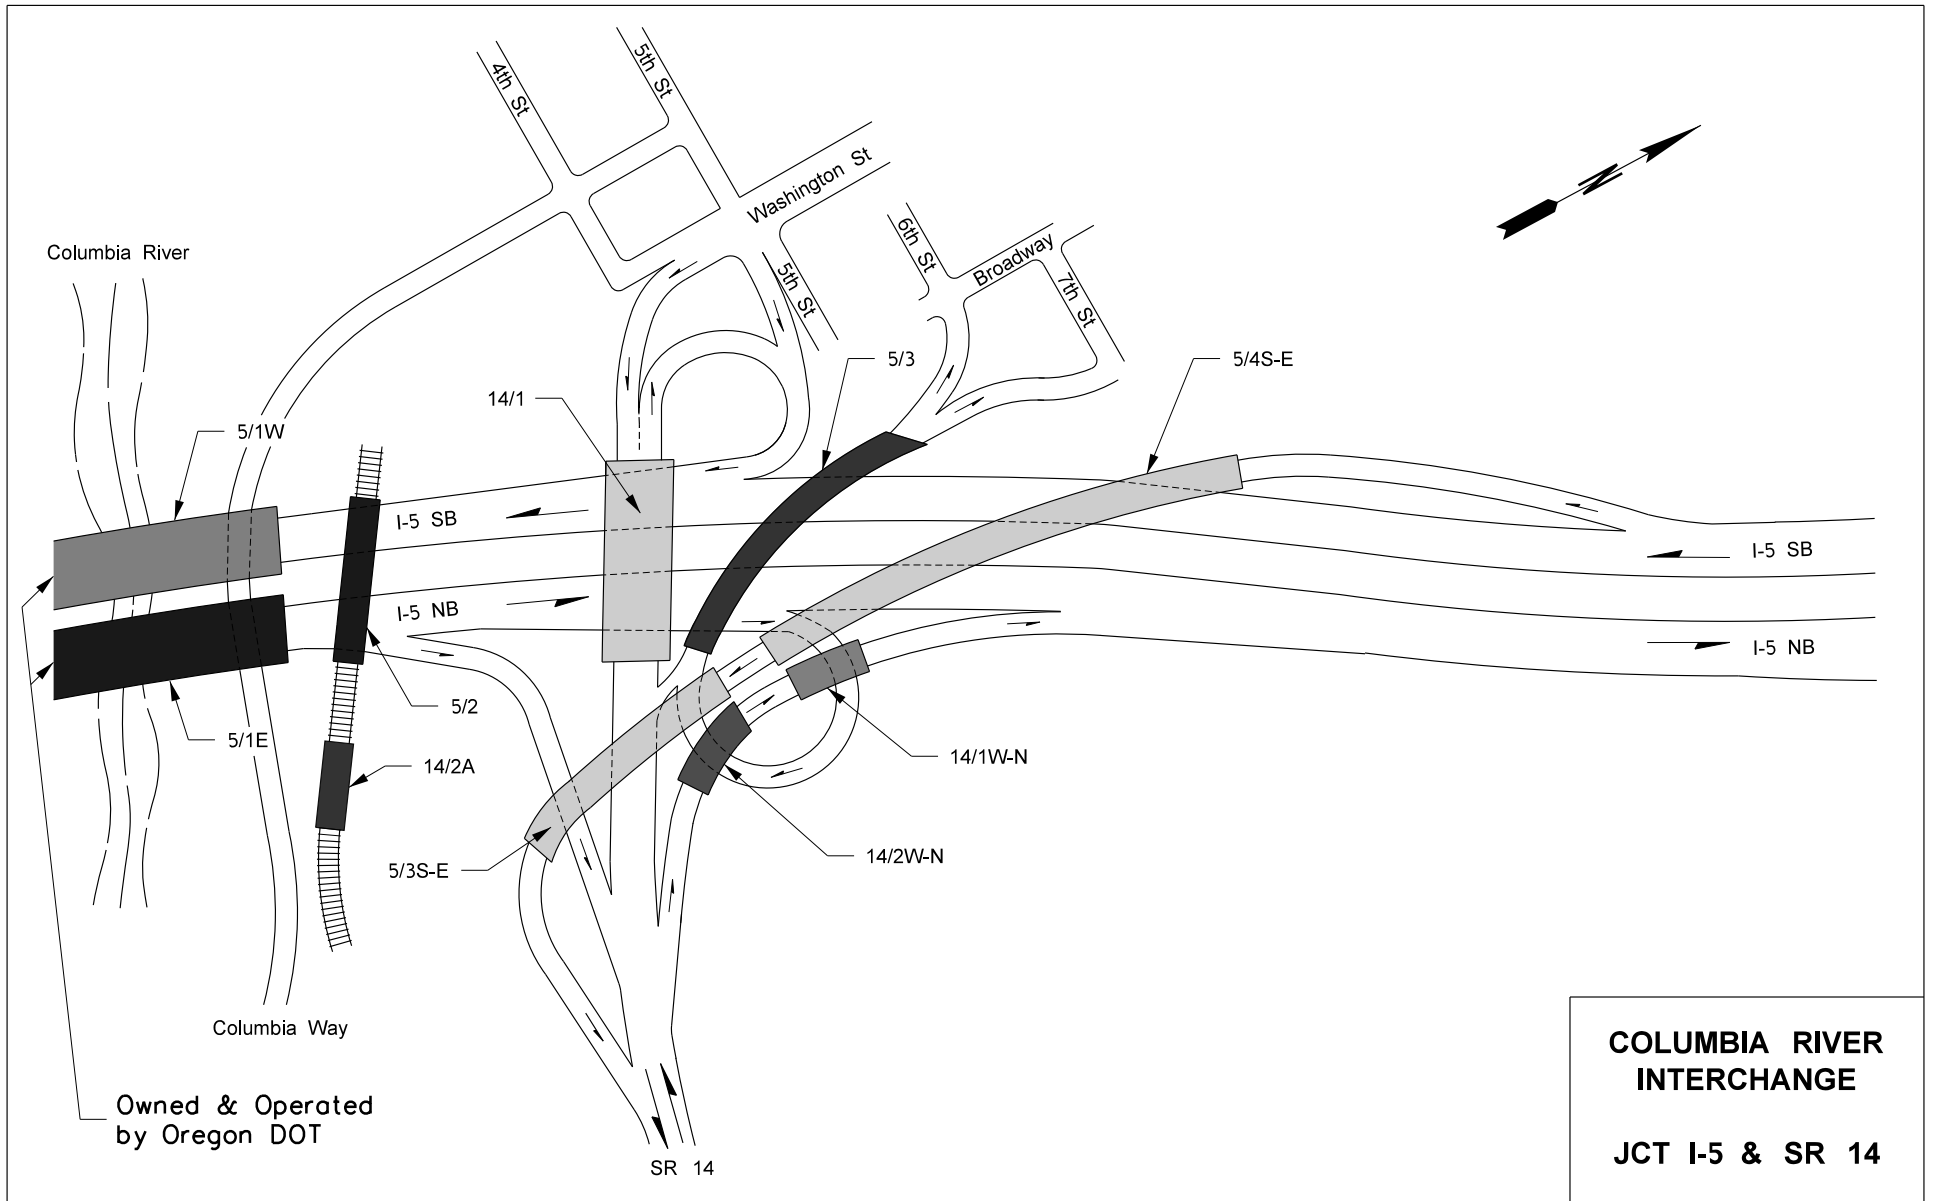

Interchange Drawings

US 2/I-5 - Hewitt Avenue Interchange	xxxix
US 2/SR 204 - Cavalero Corner Interchange	xxxix
US 2/US 395 SP NSC - Farwell Rd Interchange	xxxix
I-5/SR 14 - Columbia River Interchange	xxxix
I-5/SR 501 - Mill Plain Blvd Interchange	xxxix
I-5/I-205 - Interchange	xxxix
I-5/US 101 - Capitol Lake Interchange	xxxix
I-5/SR 16 - Nalley Valley Interchange	xxxix
I-5/SR 7 - Pacific Avenue Interchange	xxxix
I-5/SR 167 - Puyallup River Interchange	xl
I-5/SR 18 - Interchange	xli
I-5/I-405 - Tukwila Interchange	xlii
I-5 - Spokane Street Interchange	xliii
I-5/I-90 - Interchange	xliv
I-5 - Yesler Way/Madison Street Interchange	xliv
I-5 - Madison Street/University Street Interchange	xlvi
I-5 - Union Street/Olive Way Interchange	xlvii
I-5 - Olive Way/Eastlake Ave Interchange	xlviii
I-5 - Mercer Street/Lakeview Blvd Interchange	xlix
I-5/SR 520 - Roanoke Street Interchange	l
I-5/SR 524 - Interchange	li
I-5/I-405/SR 525 - Swamp Creek Interchange	lii
I-5/SR 99 - Broadway Interchange	liii
SR 16 - Sprague Avenue Interchange	liv
SR 18/SR 167 - West Auburn Interchange	lv
I-82/US 12/SR 823 - North First Street Interchange	lvi
I-90/Rainier Ave - Rainier Avenue Interchange	lvii
I-90/Bellevue Way SE - South Bellevue Interchange	lviii
I-90/I-405 - Factoria Interchange	lix
I-90/150th Ave SE - Eastgate Interchange	lx
I-90/US 395 - Danekas Rd Interchange	lxi
I-90/US 195 - Interchange	lxii
I-90/SR 290 - Liberty Park Interchange	lxiii
SR 99/SR 599 - W Marginal Way Interchange	lxiv
US 395/SR 240 - Tri Cities Interchange	lxv
I-405 - Downtown Bellevue Interchange	lxvi
I-405/SR 520 - Northup Way Interchange	lxvii
I-405/SR 522 - Woodinville Interchange	lxviii
SR 520/Lake Washington Blvd - Arboretum Interchange	lxix

This page intentionally left blank.

**US 2 / US 395 SP NSC
(FARWELL RD)
INTERCHANGE**

**JCT US 2 & US 395
SP NSC**

**DOWNTOWN BELLEVUE
INTERCHANGE**

I-405/BELLEVUE