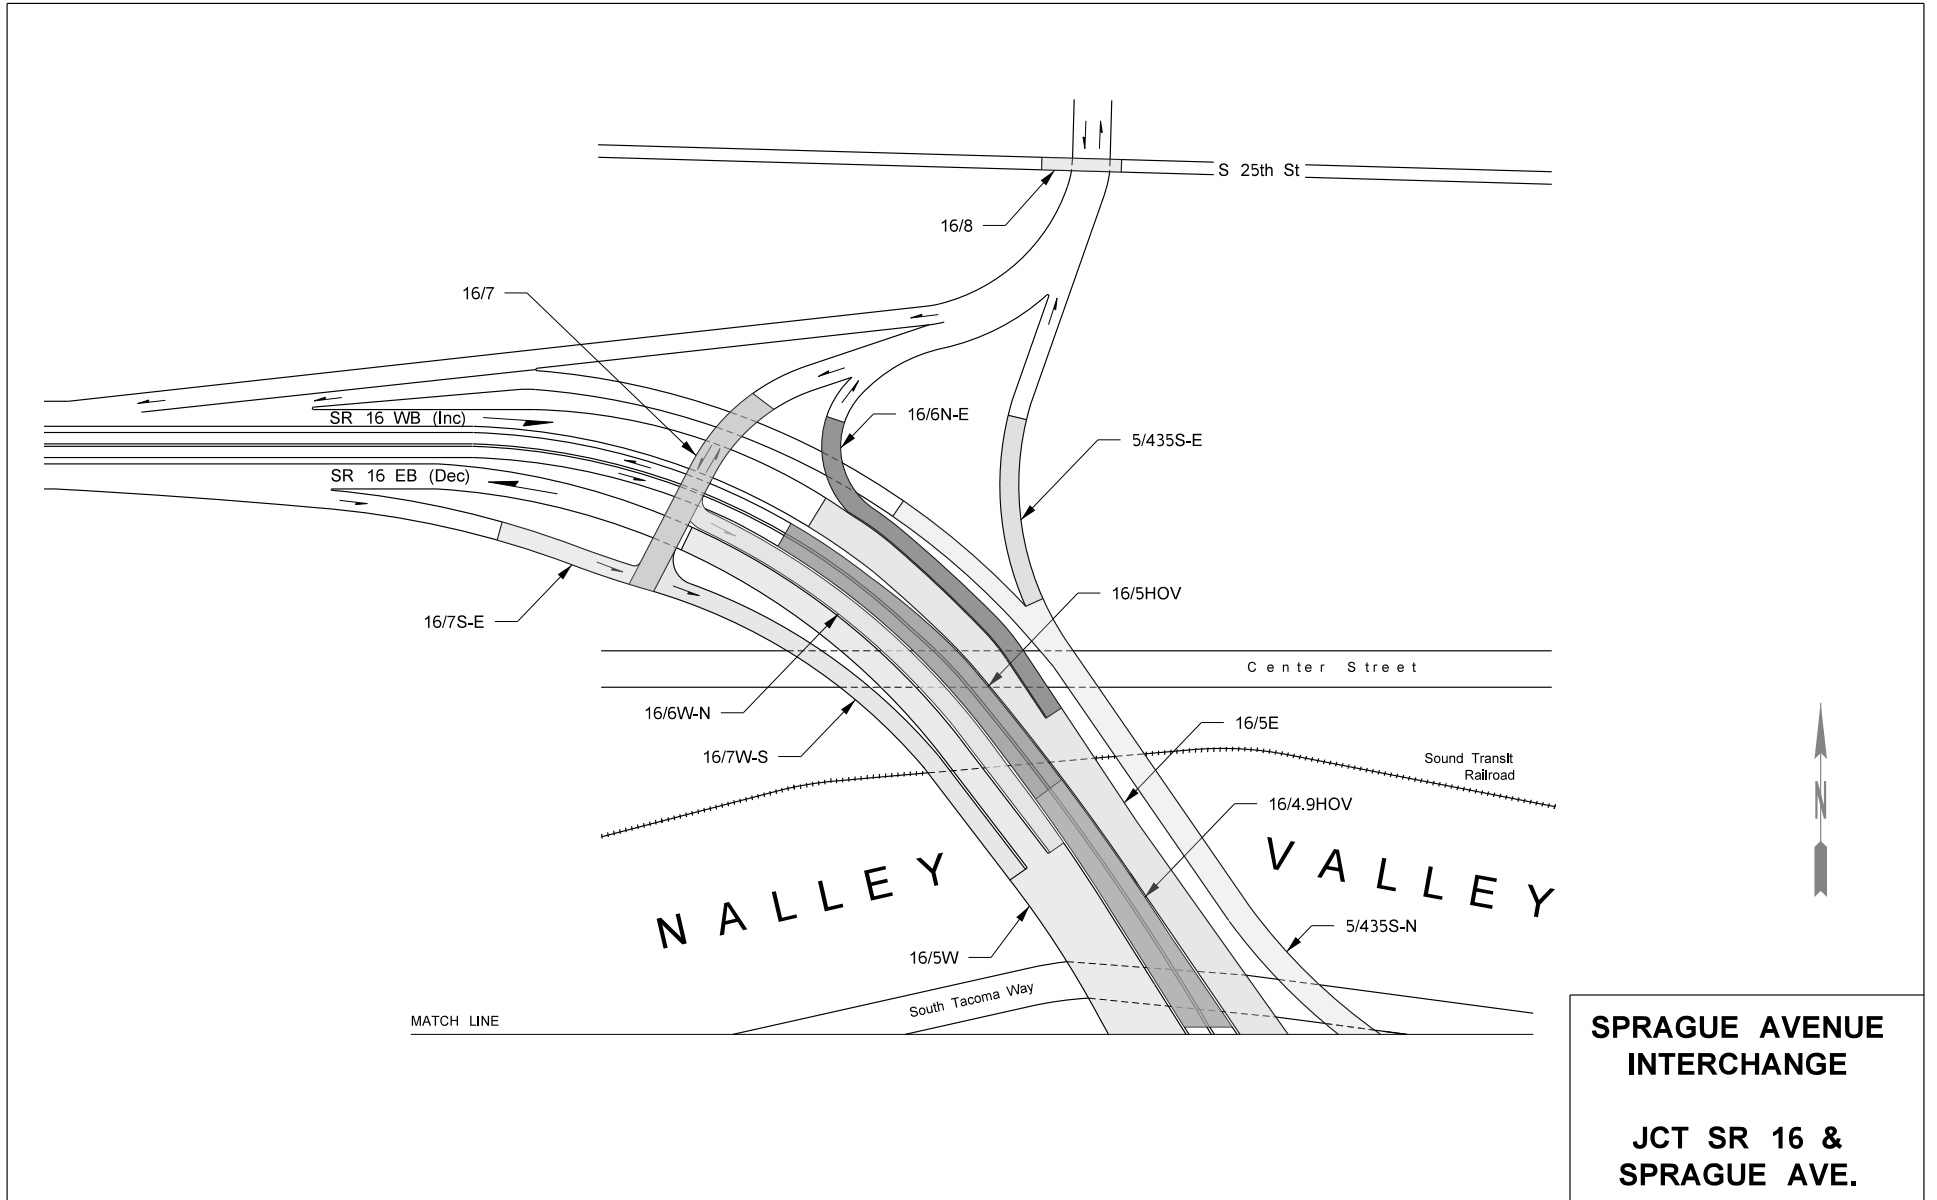

Interchange Drawings

US 2/I-5 - Hewitt Avenue Interchange	xxxix
US 2/SR 204 - Cavalero Corner Interchange	xxxix
US 2/US 395 SP NSC - Farwell Rd Interchange	xxxix
I-5/SR 14 - Columbia River Interchange	xxxix
I-5/SR 501 - Mill Plain Blvd Interchange	xxxix
I-5/I-205 - Interchange	xxxix
I-5/US 101 - Capitol Lake Interchange	xxxix
I-5/SR 16 - Nalley Valley Interchange	xxxix
I-5/SR 7 - Pacific Avenue Interchange	xxxix
I-5/SR 167 - Puyallup River Interchange	xl
I-5/SR 18 - Interchange	xli
I-5/I-405 - Tukwila Interchange	xlii
I-5 - Spokane Street Interchange	xliii
I-5/I-90 - Interchange	xliv
I-5 - Yesler Way/Madison Street Interchange	xliv
I-5 - Madison Street/University Street Interchange	xlvi
I-5 - Union Street/Olive Way Interchange	xlvii
I-5 - Olive Way/Eastlake Ave Interchange	xlviii
I-5 - Mercer Street/Lakeview Blvd Interchange	xlix
I-5/SR 520 - Roanoke Street Interchange	l
I-5/SR 524 - Interchange	li
I-5/I-405/SR 525 - Swamp Creek Interchange	lii
I-5/SR 99 - Broadway Interchange	liii
SR 16 - Sprague Avenue Interchange	liv
SR 18/SR 167 - West Auburn Interchange	lv
I-82/US 12/SR 823 - North First Street Interchange	lvi
I-90/Rainier Ave - Rainier Avenue Interchange	lvii
I-90/Bellevue Way SE - South Bellevue Interchange	lviii
I-90/I-405 - Factoria Interchange	lix
I-90/150th Ave SE - Eastgate Interchange	lx
I-90/US 395 - Danekas Rd Interchange	lxi
I-90/US 195 - Interchange	lxii
I-90/SR 290 - Liberty Park Interchange	lxiii
SR 99/SR 599 - W Marginal Way Interchange	lxiv
US 395/SR 240 - Tri Cities Interchange	lxv
I-405 - Downtown Bellevue Interchange	lxvi
I-405/SR 520 - Northup Way Interchange	lxvii
I-405/SR 522 - Woodinville Interchange	lxviii
SR 520/Lake Washington Blvd - Arboretum Interchange	lxix

This page intentionally left blank.

**US 2 / US 395 SP NSC
(FARWELL RD)
INTERCHANGE**

**JCT US 2 & US 395
SP NSC**

**DOWNTOWN BELLEVUE
INTERCHANGE**

I-405/BELLEVUE