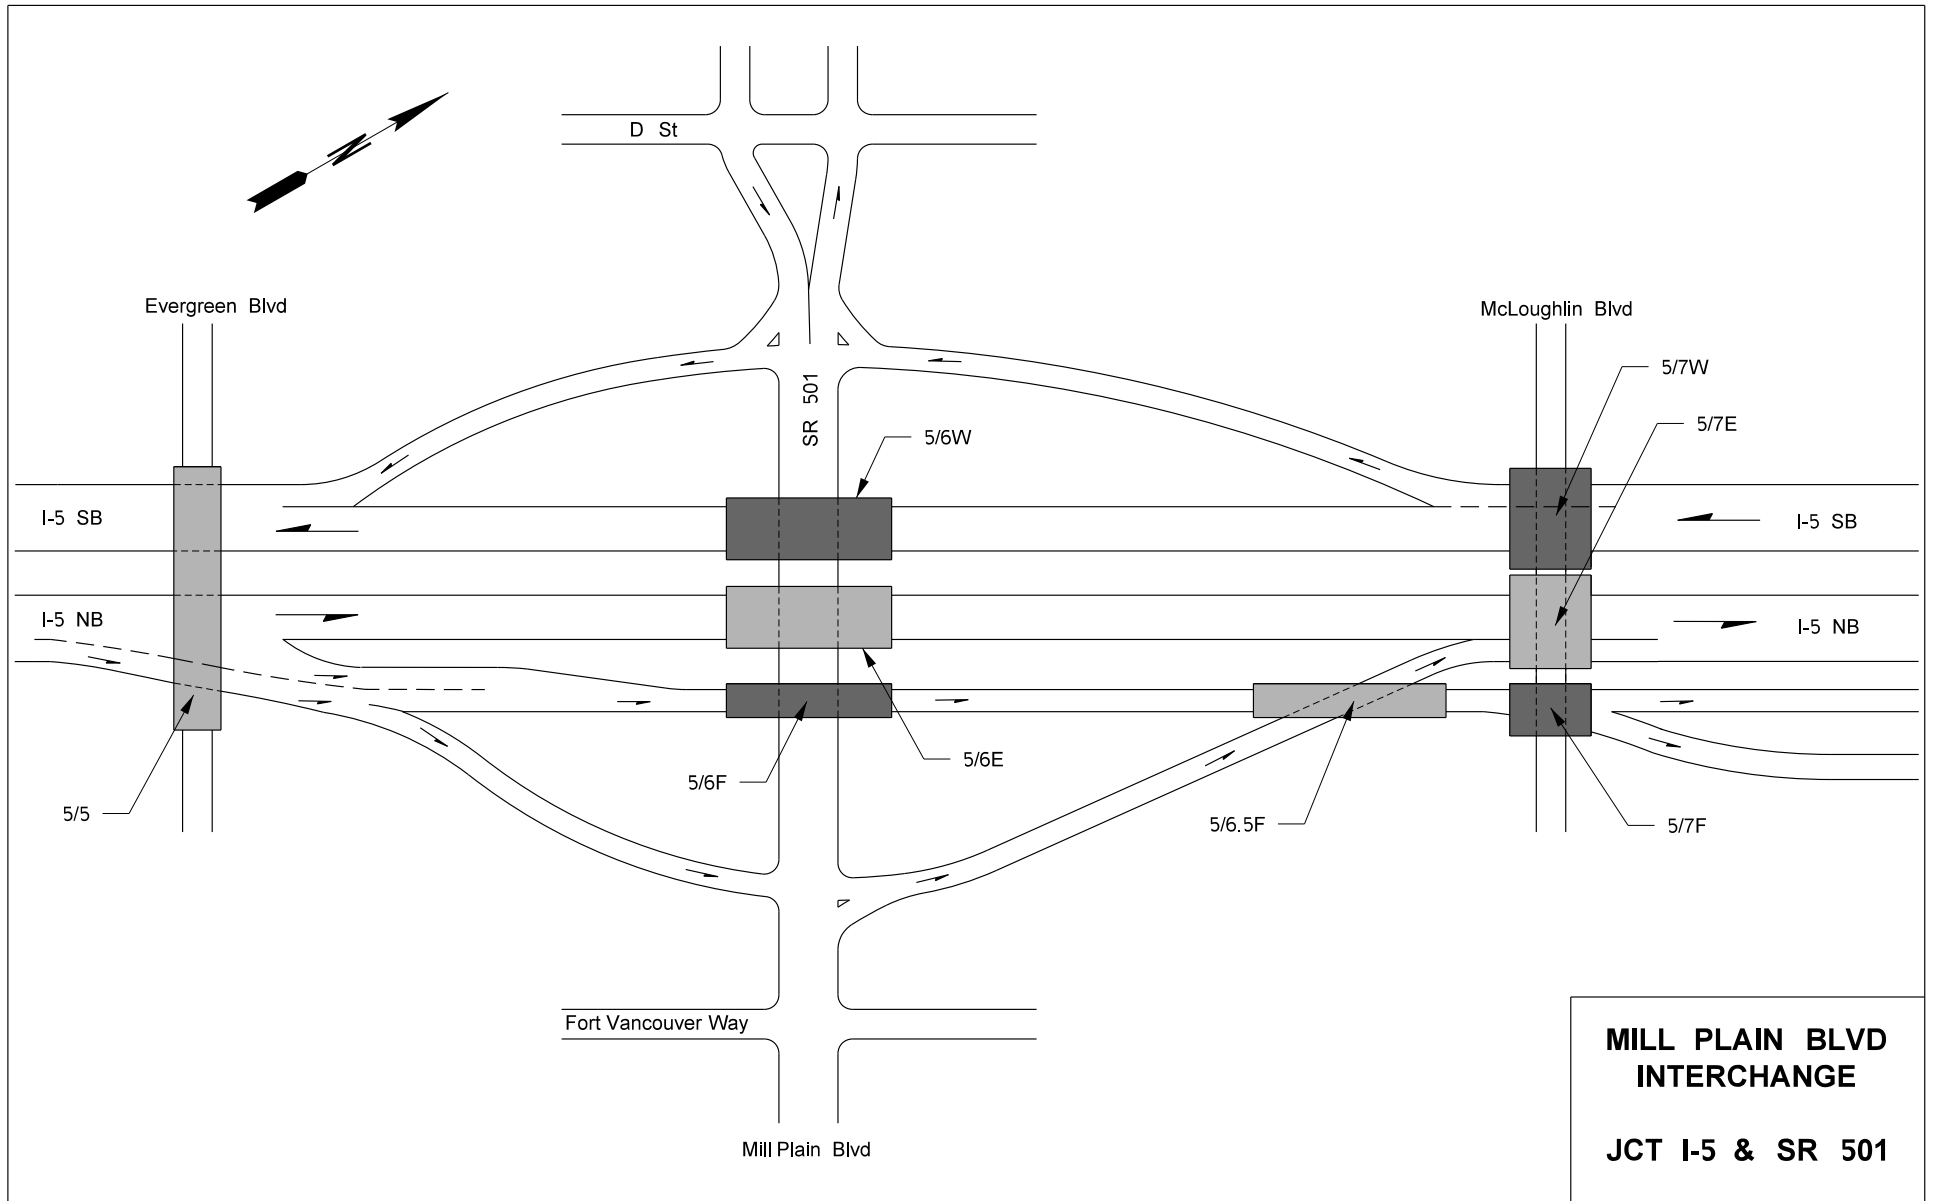

Interchange Drawings

US 2/I-5 - Hewitt Avenue Interchange	xxxix
US 2/SR 204 - Cavalero Corner Interchange	xxxix
US 2/US 395 SP NSC - Farwell Rd Interchange	xxxix
I-5/SR 14 - Columbia River Interchange	xxxix
I-5/SR 501 - Mill Plain Blvd Interchange	xxxix
I-5/I-205 - Interchange	xxxix
I-5/US 101 - Capitol Lake Interchange	xxxix
I-5/SR 16 - Nalley Valley Interchange	xxxix
I-5/SR 7 - Pacific Avenue Interchange	xxxix
I-5/SR 167 - Puyallup River Interchange	xl
I-5/SR 18 - Interchange	xli
I-5/I-405 - Tukwila Interchange	xlii
I-5 - Spokane Street Interchange	xliii
I-5/I-90 - Interchange	xliv
I-5 - Yesler Way/Madison Street Interchange	xliv
I-5 - Madison Street/University Street Interchange	xlvi
I-5 - Union Street/Olive Way Interchange	xlvii
I-5 - Olive Way/Eastlake Ave Interchange	xlviii
I-5 - Mercer Street/Lakeview Blvd Interchange	xlix
I-5/SR 520 - Roanoke Street Interchange	l
I-5/SR 524 - Interchange	li
I-5/I-405/SR 525 - Swamp Creek Interchange	lii
I-5/SR 99 - Broadway Interchange	liii
SR 16 - Sprague Avenue Interchange	liv
SR 18/SR 167 - West Auburn Interchange	lv
I-82/US 12/SR 823 - North First Street Interchange	lvi
I-90/Rainier Ave - Rainier Avenue Interchange	lvii
I-90/Bellevue Way SE - South Bellevue Interchange	lviii
I-90/I-405 - Factoria Interchange	lix
I-90/150th Ave SE - Eastgate Interchange	lx
I-90/US 395 - Danekas Rd Interchange	lxi
I-90/US 195 - Interchange	lxii
I-90/SR 290 - Liberty Park Interchange	lxiii
SR 99/SR 599 - W Marginal Way Interchange	lxiv
US 395/SR 240 - Tri Cities Interchange	lxv
I-405 - Downtown Bellevue Interchange	lxvi
I-405/SR 520 - Northup Way Interchange	lxvii
I-405/SR 522 - Woodinville Interchange	lxviii
SR 520/Lake Washington Blvd - Arboretum Interchange	lxix

This page intentionally left blank.

**US 2 / US 395 SP NSC
(FARWELL RD)
INTERCHANGE**

**JCT US 2 & US 395
SP NSC**

**DOWNTOWN BELLEVUE
INTERCHANGE**

I-405/BELLEVUE