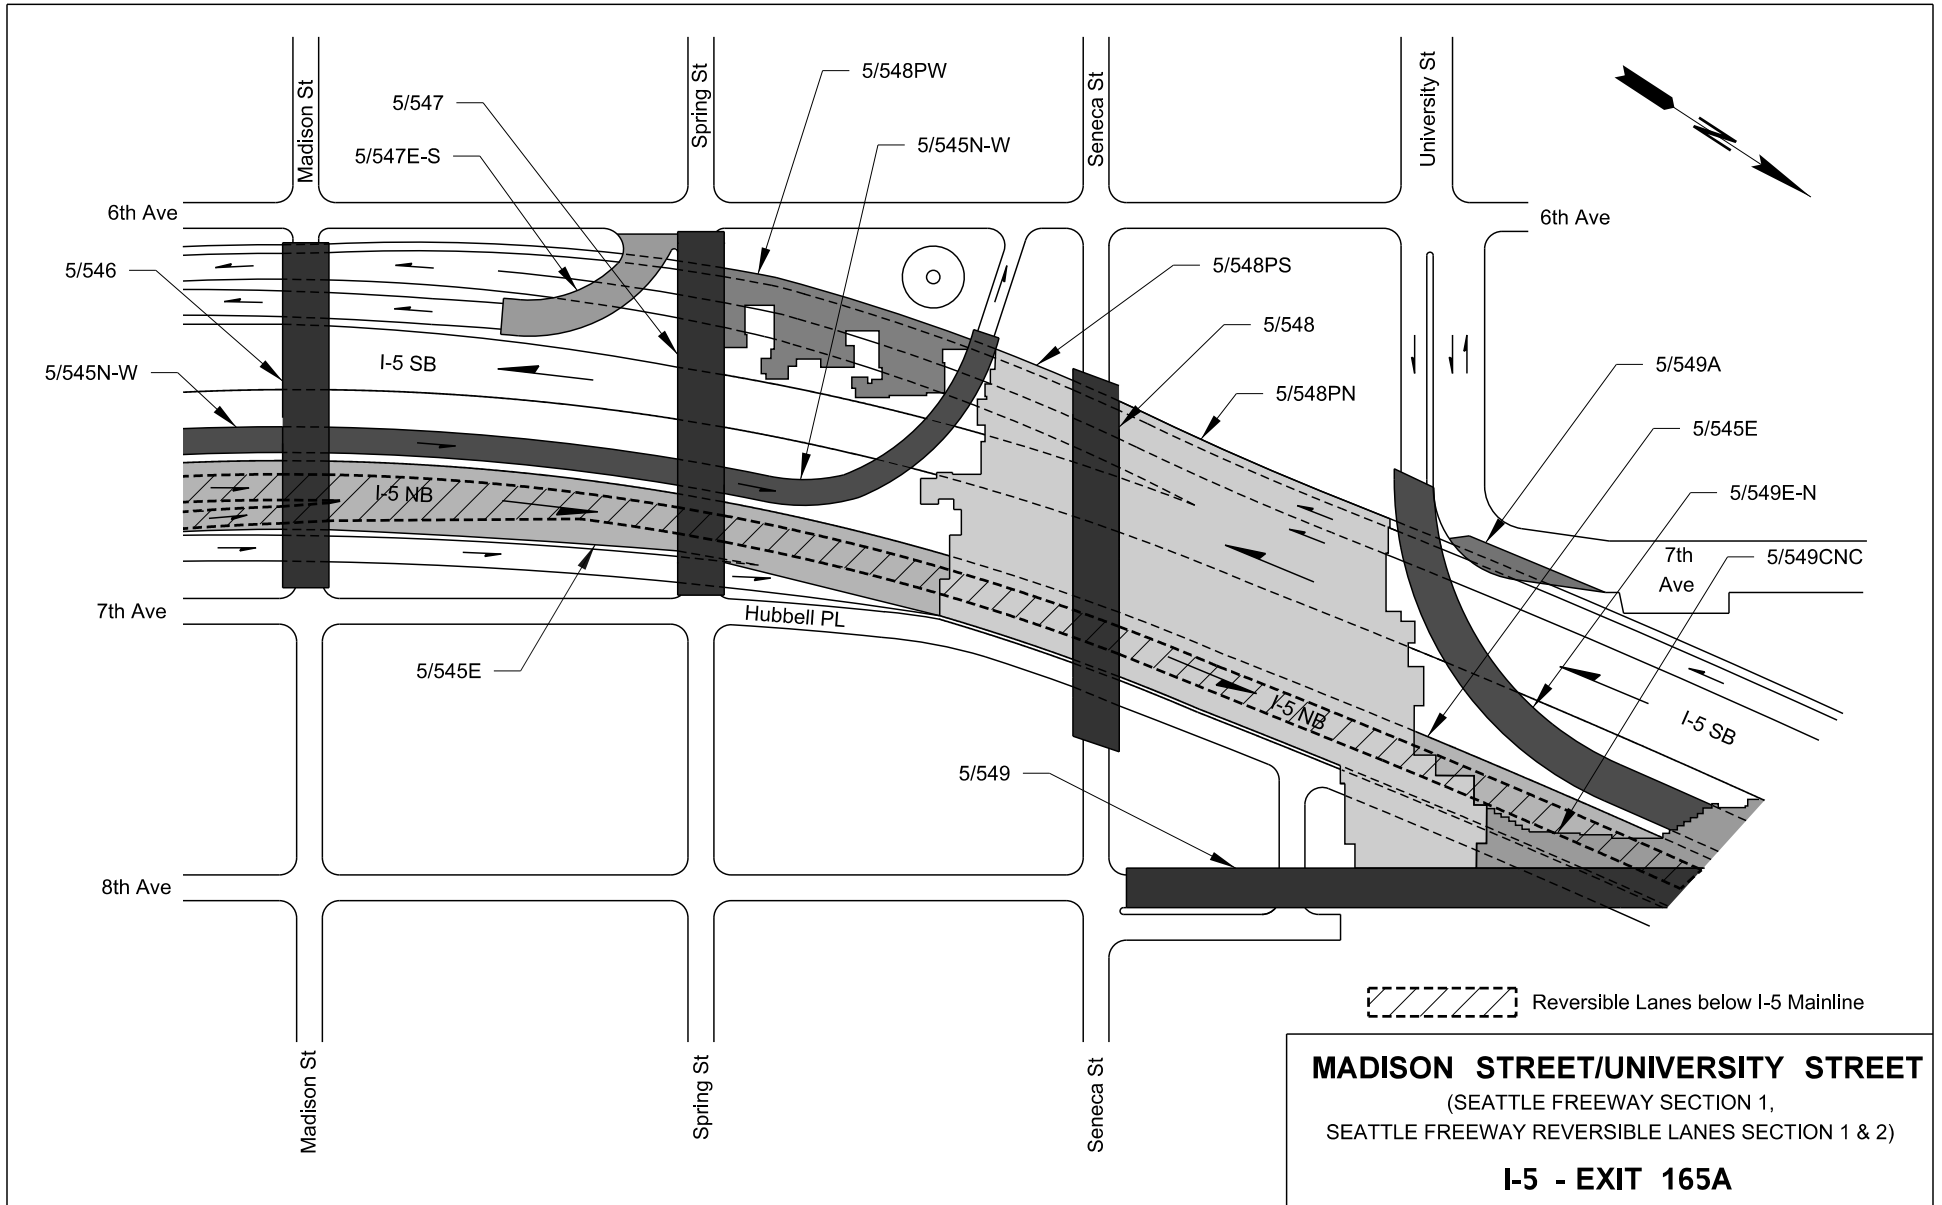

Interchange Drawings

US 2/I-5 - Hewitt Avenue Interchange	xxxix
US 2/SR 204 - Cavalero Corner Interchange	xxxix
US 2/US 395 SP NSC - Farwell Rd Interchange	xxxix
I-5/SR 14 - Columbia River Interchange	xxxix
I-5/SR 501 - Mill Plain Blvd Interchange	xxxix
I-5/I-205 - Interchange	xxxix
I-5/US 101 - Capitol Lake Interchange	xxxix
I-5/SR 16 - Nalley Valley Interchange	xxxix
I-5/SR 7 - Pacific Avenue Interchange	xxxix
I-5/SR 167 - Puyallup River Interchange	xl
I-5/SR 18 - Interchange	xli
I-5/I-405 - Tukwila Interchange	xlii
I-5 - Spokane Street Interchange	xliii
I-5/I-90 - Interchange	xliv
I-5 - Yesler Way/Madison Street Interchange	xliv
I-5 - Madison Street/University Street Interchange	xlvi
I-5 - Union Street/Olive Way Interchange	xlvii
I-5 - Olive Way/Eastlake Ave Interchange	xlviii
I-5 - Mercer Street/Lakeview Blvd Interchange	xlix
I-5/SR 520 - Roanoke Street Interchange	l
I-5/SR 524 - Interchange	li
I-5/I-405/SR 525 - Swamp Creek Interchange	lii
I-5/SR 99 - Broadway Interchange	liii
SR 16 - Sprague Avenue Interchange	liv
SR 18/SR 167 - West Auburn Interchange	lv
I-82/US 12/SR 823 - North First Street Interchange	lvi
I-90/Rainier Ave - Rainier Avenue Interchange	lvii
I-90/Bellevue Way SE - South Bellevue Interchange	lviii
I-90/I-405 - Factoria Interchange	lix
I-90/150th Ave SE - Eastgate Interchange	lx
I-90/US 395 - Danekas Rd Interchange	lxi
I-90/US 195 - Interchange	lxii
I-90/SR 290 - Liberty Park Interchange	lxiii
SR 99/SR 599 - W Marginal Way Interchange	lxiv
US 395/SR 240 - Tri Cities Interchange	lxv
I-405 - Downtown Bellevue Interchange	lxvi
I-405/SR 520 - Northup Way Interchange	lxvii
I-405/SR 522 - Woodinville Interchange	lxviii
SR 520/Lake Washington Blvd - Arboretum Interchange	lxix

This page intentionally left blank.

**US 2 / US 395 SP NSC
(FARWELL RD)
INTERCHANGE**

**JCT US 2 & US 395
SP NSC**

**DOWNTOWN BELLEVUE
INTERCHANGE**

I-405/BELLEVUE