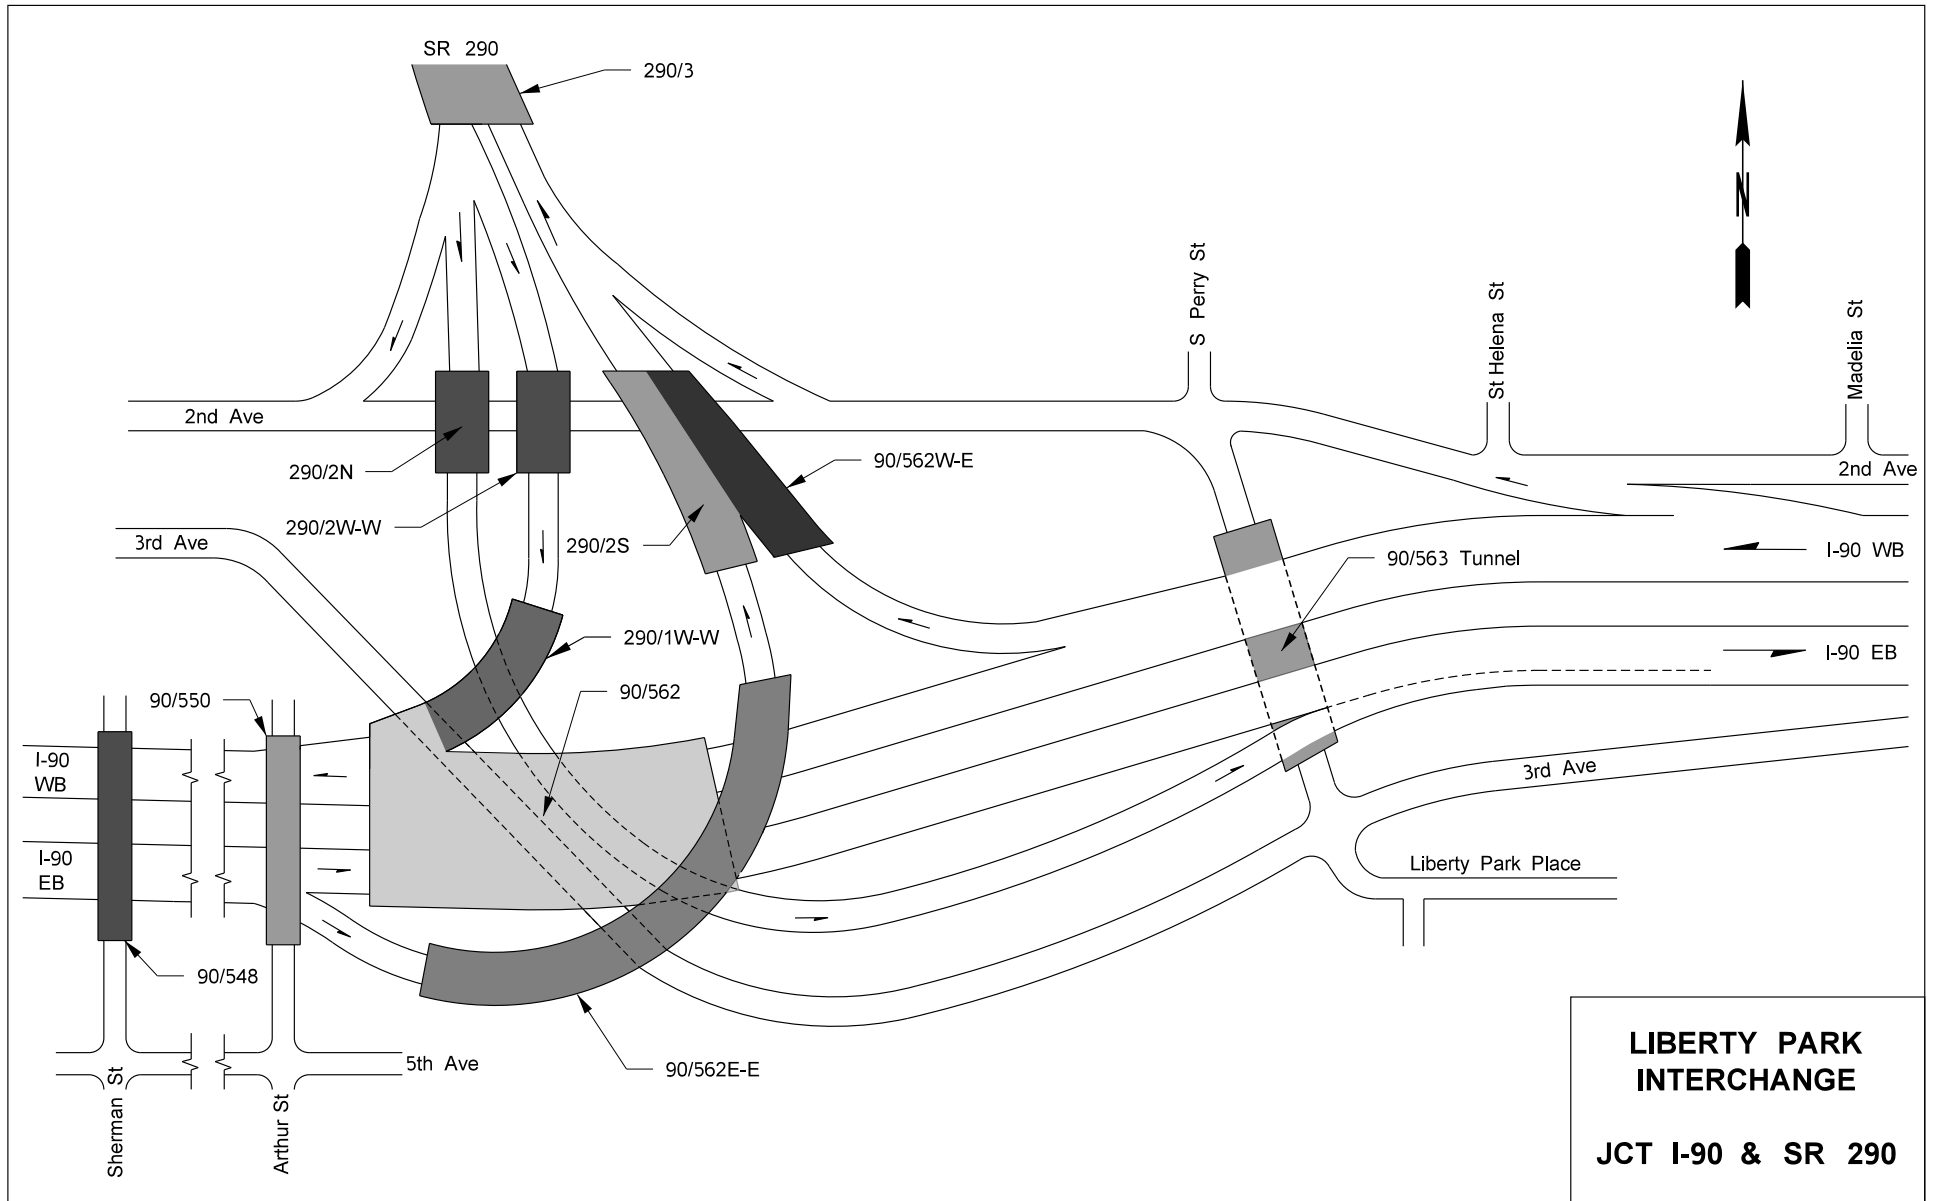

Interchange Drawings

US 2/I-5 - Hewitt Avenue Interchange	xxxix
US 2/SR 204 - Cavalero Corner Interchange	xxxix
US 2/US 395 SP NSC - Farwell Rd Interchange	xxxix
I-5/SR 14 - Columbia River Interchange	xxxix
I-5/SR 501 - Mill Plain Blvd Interchange	xxxix
I-5/I-205 - Interchange	xxxix
I-5/US 101 - Capitol Lake Interchange	xxxix
I-5/SR 16 - Nalley Valley Interchange	xxxix
I-5/SR 7 - Pacific Avenue Interchange	xxxix
I-5/SR 167 - Puyallup River Interchange	xl
I-5/SR 18 - Interchange	xli
I-5/I-405 - Tukwila Interchange	xlii
I-5 - Spokane Street Interchange	xliii
I-5/I-90 - Interchange	xliv
I-5 - Yesler Way/Madison Street Interchange	xliv
I-5 - Madison Street/University Street Interchange	xlvi
I-5 - Union Street/Olive Way Interchange	xlvii
I-5 - Olive Way/Eastlake Ave Interchange	xlviii
I-5 - Mercer Street/Lakeview Blvd Interchange	xlix
I-5/SR 520 - Roanoke Street Interchange	l
I-5/SR 524 - Interchange	li
I-5/I-405/SR 525 - Swamp Creek Interchange	lii
I-5/SR 99 - Broadway Interchange	liii
SR 16 - Sprague Avenue Interchange	liv
SR 18/SR 167 - West Auburn Interchange	lv
I-82/US 12/SR 823 - North First Street Interchange	lvi
I-90/Rainier Ave - Rainier Avenue Interchange	lvii
I-90/Bellevue Way SE - South Bellevue Interchange	lviii
I-90/I-405 - Factoria Interchange	lix
I-90/150th Ave SE - Eastgate Interchange	lx
I-90/US 395 - Danekas Rd Interchange	lxi
I-90/US 195 - Interchange	lxii
I-90/SR 290 - Liberty Park Interchange	lxiii
SR 99/SR 599 - W Marginal Way Interchange	lxiv
US 395/SR 240 - Tri Cities Interchange	lxv
I-405 - Downtown Bellevue Interchange	lxvi
I-405/SR 520 - Northup Way Interchange	lxvii
I-405/SR 522 - Woodinville Interchange	lxviii
SR 520/Lake Washington Blvd - Arboretum Interchange	lxix

This page intentionally left blank.

**US 2 / US 395 SP NSC
(FARWELL RD)
INTERCHANGE**

**JCT US 2 & US 395
SP NSC**

**DOWNTOWN BELLEVUE
INTERCHANGE**

I-405/BELLEVUE