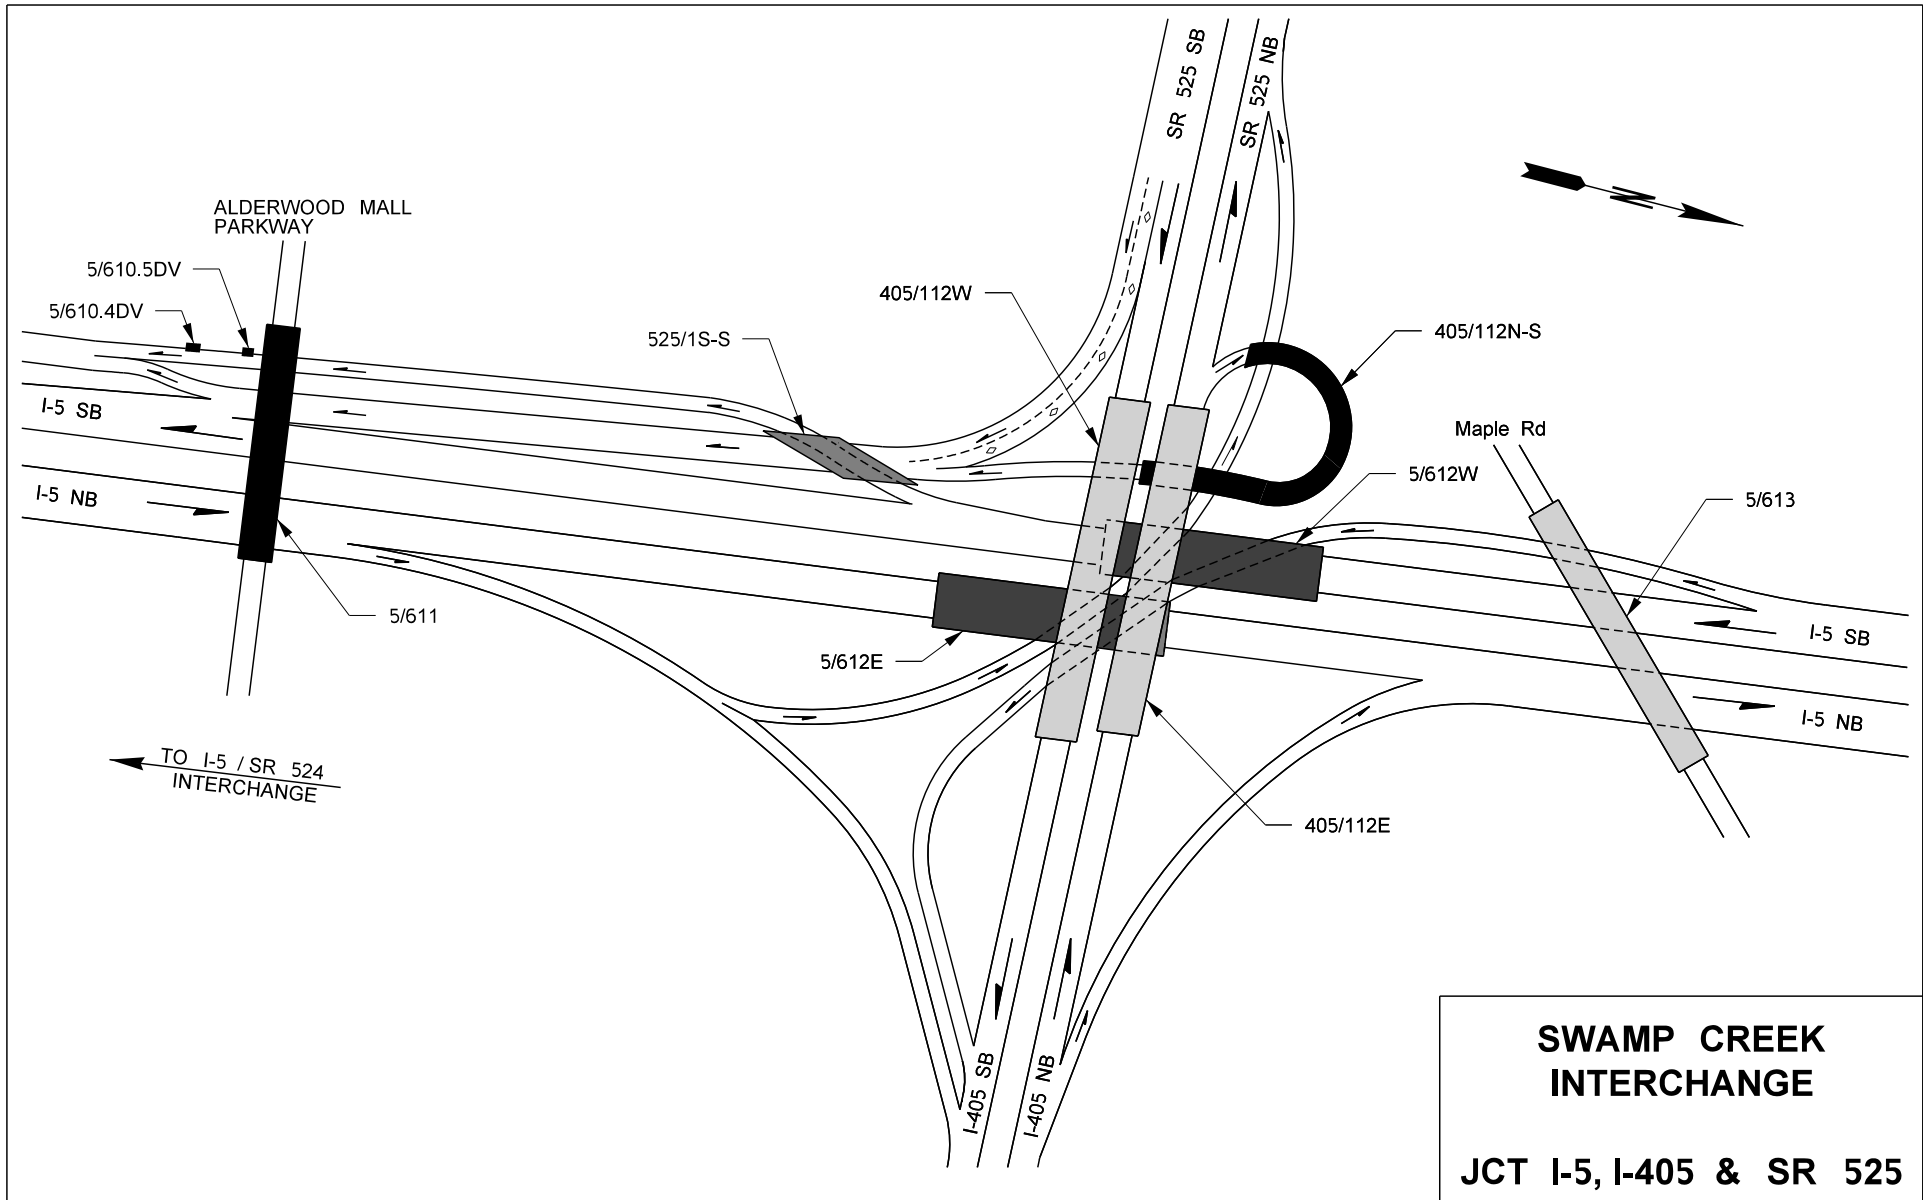

Interchange Drawings

US 2/I-5 - Hewitt Avenue Interchange	xxxix
US 2/SR 204 - Cavalero Corner Interchange	xxxix
US 2/US 395 SP NSC - Farwell Rd Interchange	xxxix
I-5/SR 14 - Columbia River Interchange	xxxix
I-5/SR 501 - Mill Plain Blvd Interchange	xxxix
I-5/I-205 - Interchange	xxxix
I-5/US 101 - Capitol Lake Interchange	xxxix
I-5/SR 16 - Nalley Valley Interchange	xxxix
I-5/SR 7 - Pacific Avenue Interchange	xxxix
I-5/SR 167 - Puyallup River Interchange	xl
I-5/SR 18 - Interchange	xli
I-5/I-405 - Tukwila Interchange	xlii
I-5 - Spokane Street Interchange	xliii
I-5/I-90 - Interchange	xliv
I-5 - Yesler Way/Madison Street Interchange	xliv
I-5 - Madison Street/University Street Interchange	xlvi
I-5 - Union Street/Olive Way Interchange	xlvii
I-5 - Olive Way/Eastlake Ave Interchange	xlviii
I-5 - Mercer Street/Lakeview Blvd Interchange	xlix
I-5/SR 520 - Roanoke Street Interchange	l
I-5/SR 524 - Interchange	li
I-5/I-405/SR 525 - Swamp Creek Interchange	lii
I-5/SR 99 - Broadway Interchange	liii
SR 16 - Sprague Avenue Interchange	liv
SR 18/SR 167 - West Auburn Interchange	lv
I-82/US 12/SR 823 - North First Street Interchange	lvi
I-90/Rainier Ave - Rainier Avenue Interchange	lvii
I-90/Bellevue Way SE - South Bellevue Interchange	lviii
I-90/I-405 - Factoria Interchange	lix
I-90/150th Ave SE - Eastgate Interchange	lx
I-90/US 395 - Danekas Rd Interchange	lxi
I-90/US 195 - Interchange	lxii
I-90/SR 290 - Liberty Park Interchange	lxiii
SR 99/SR 599 - W Marginal Way Interchange	lxiv
US 395/SR 240 - Tri Cities Interchange	lxv
I-405 - Downtown Bellevue Interchange	lxvi
I-405/SR 520 - Northup Way Interchange	lxvii
I-405/SR 522 - Woodinville Interchange	lxviii
SR 520/Lake Washington Blvd - Arboretum Interchange	lxix

This page intentionally left blank.

**US 2 / US 395 SP NSC
(FARWELL RD)
INTERCHANGE**

**JCT US 2 & US 395
SP NSC**

**DOWNTOWN BELLEVUE
INTERCHANGE**

I-405/BELLEVUE