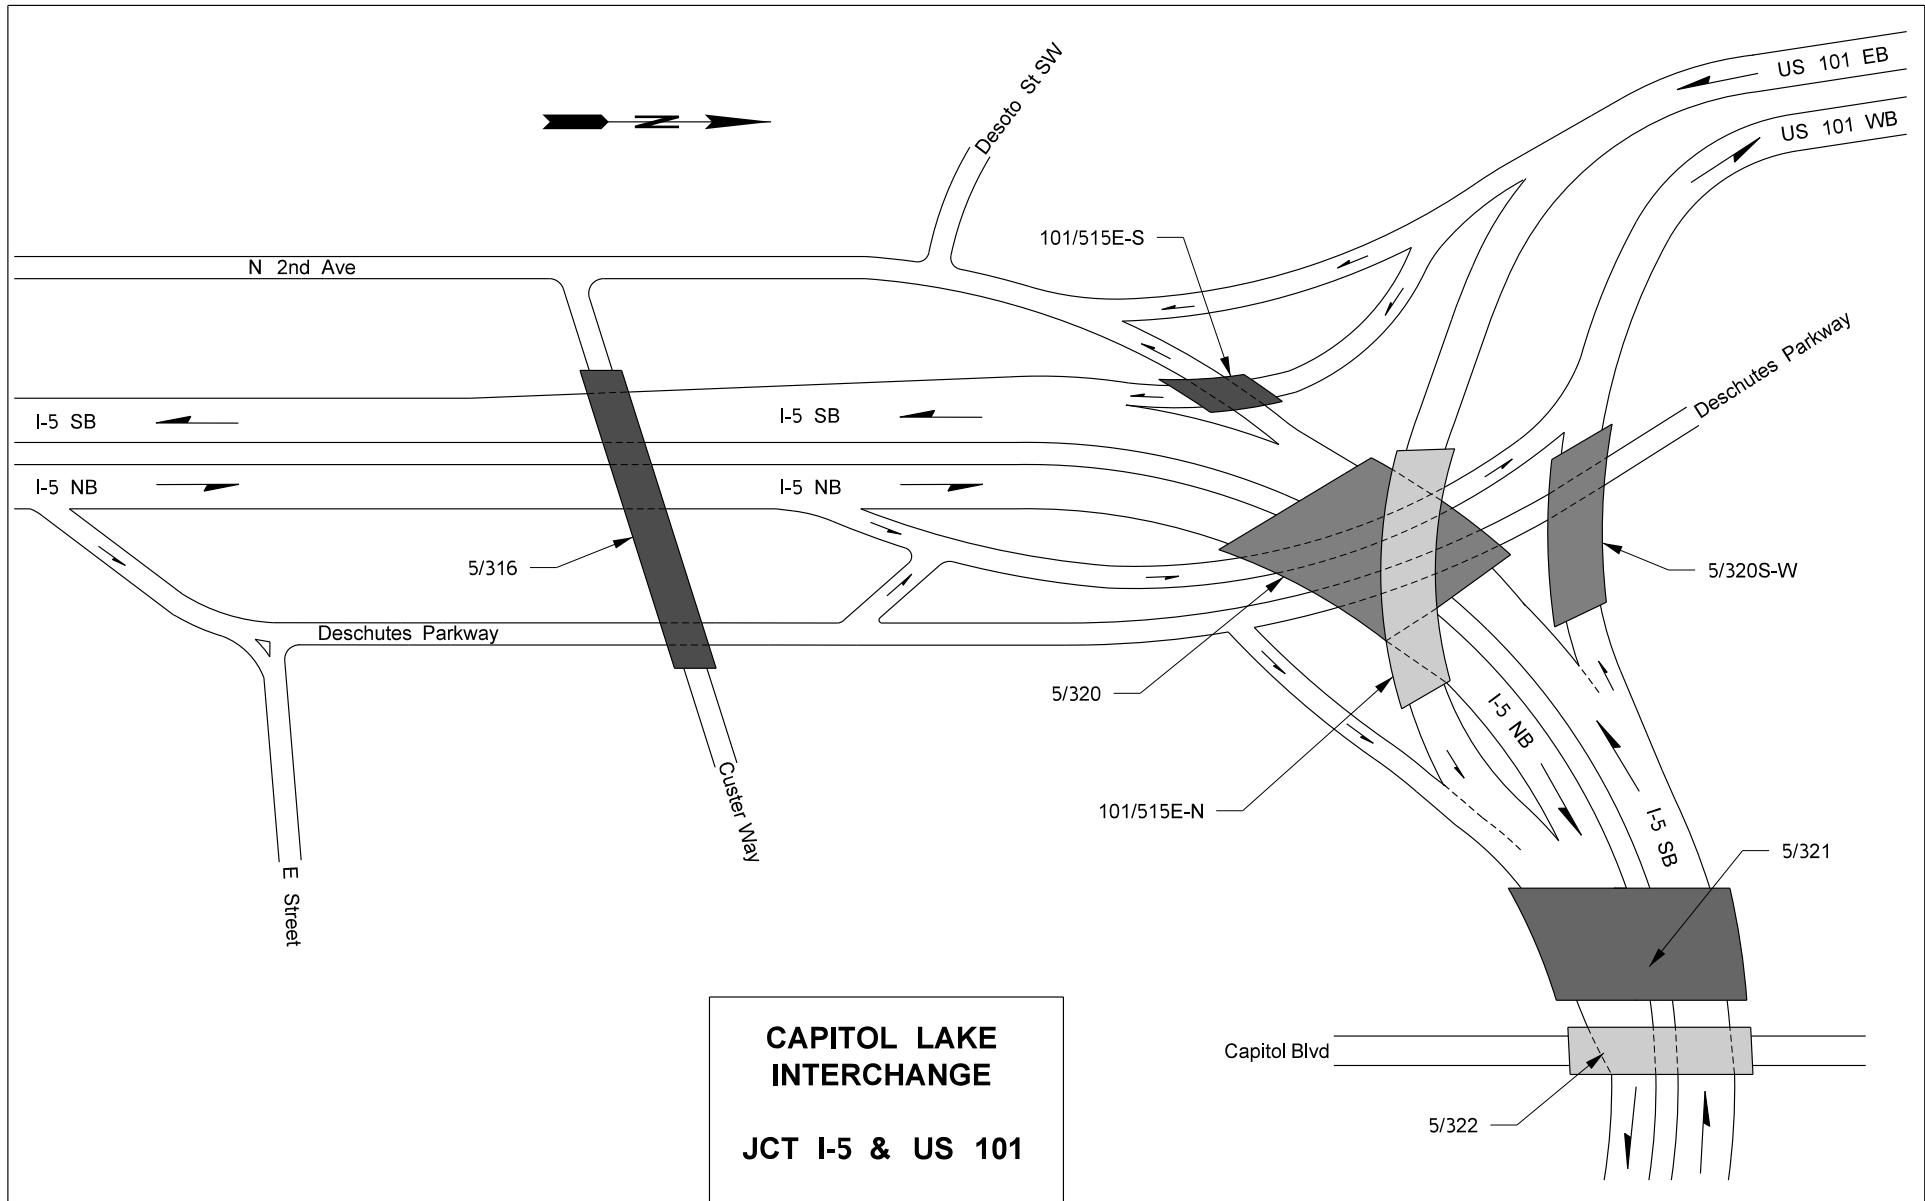

Interchange Drawings

US 2/I-5 - Hewitt Avenue Interchange	xxxix
US 2/SR 204 - Cavalero Corner Interchange	xxxix
US 2/US 395 SP NSC - Farwell Rd Interchange	xxxix
I-5/SR 14 - Columbia River Interchange	xxxix
I-5/SR 501 - Mill Plain Blvd Interchange	xxxix
I-5/I-205 - Interchange	xxxix
I-5/US 101 - Capitol Lake Interchange	xxxix
I-5/SR 16 - Nalley Valley Interchange	xxxix
I-5/SR 7 - Pacific Avenue Interchange	xxxix
I-5/SR 167 - Puyallup River Interchange	xl
I-5/SR 18 - Interchange	xli
I-5/I-405 - Tukwila Interchange	xlii
I-5 - Spokane Street Interchange	xliii
I-5/I-90 - Interchange	xliv
I-5 - Yesler Way/Madison Street Interchange	xliv
I-5 - Madison Street/University Street Interchange	xlvi
I-5 - Union Street/Olive Way Interchange	xlvii
I-5 - Olive Way/Eastlake Ave Interchange	xlviii
I-5 - Mercer Street/Lakeview Blvd Interchange	xlix
I-5/SR 520 - Roanoke Street Interchange	l
I-5/SR 524 - Interchange	li
I-5/I-405/SR 525 - Swamp Creek Interchange	lii
I-5/SR 99 - Broadway Interchange	liii
SR 16 - Sprague Avenue Interchange	liv
SR 18/SR 167 - West Auburn Interchange	lv
I-82/US 12/SR 823 - North First Street Interchange	lvi
I-90/Rainier Ave - Rainier Avenue Interchange	lvii
I-90/Bellevue Way SE - South Bellevue Interchange	lviii
I-90/I-405 - Factoria Interchange	lix
I-90/150th Ave SE - Eastgate Interchange	lx
I-90/US 395 - Danekas Rd Interchange	lxi
I-90/US 195 - Interchange	lxii
I-90/SR 290 - Liberty Park Interchange	lxiii
SR 99/SR 599 - W Marginal Way Interchange	lxiv
US 395/SR 240 - Tri Cities Interchange	lxv
I-405 - Downtown Bellevue Interchange	lxvi
I-405/SR 520 - Northup Way Interchange	lxvii
I-405/SR 522 - Woodinville Interchange	lxviii
SR 520/Lake Washington Blvd - Arboretum Interchange	lxix

This page intentionally left blank.

**US 2 / US 395 SP NSC
(FARWELL RD)
INTERCHANGE**

**JCT US 2 & US 395
SP NSC**

**DOWNTOWN BELLEVUE
INTERCHANGE**

I-405/BELLEVUE