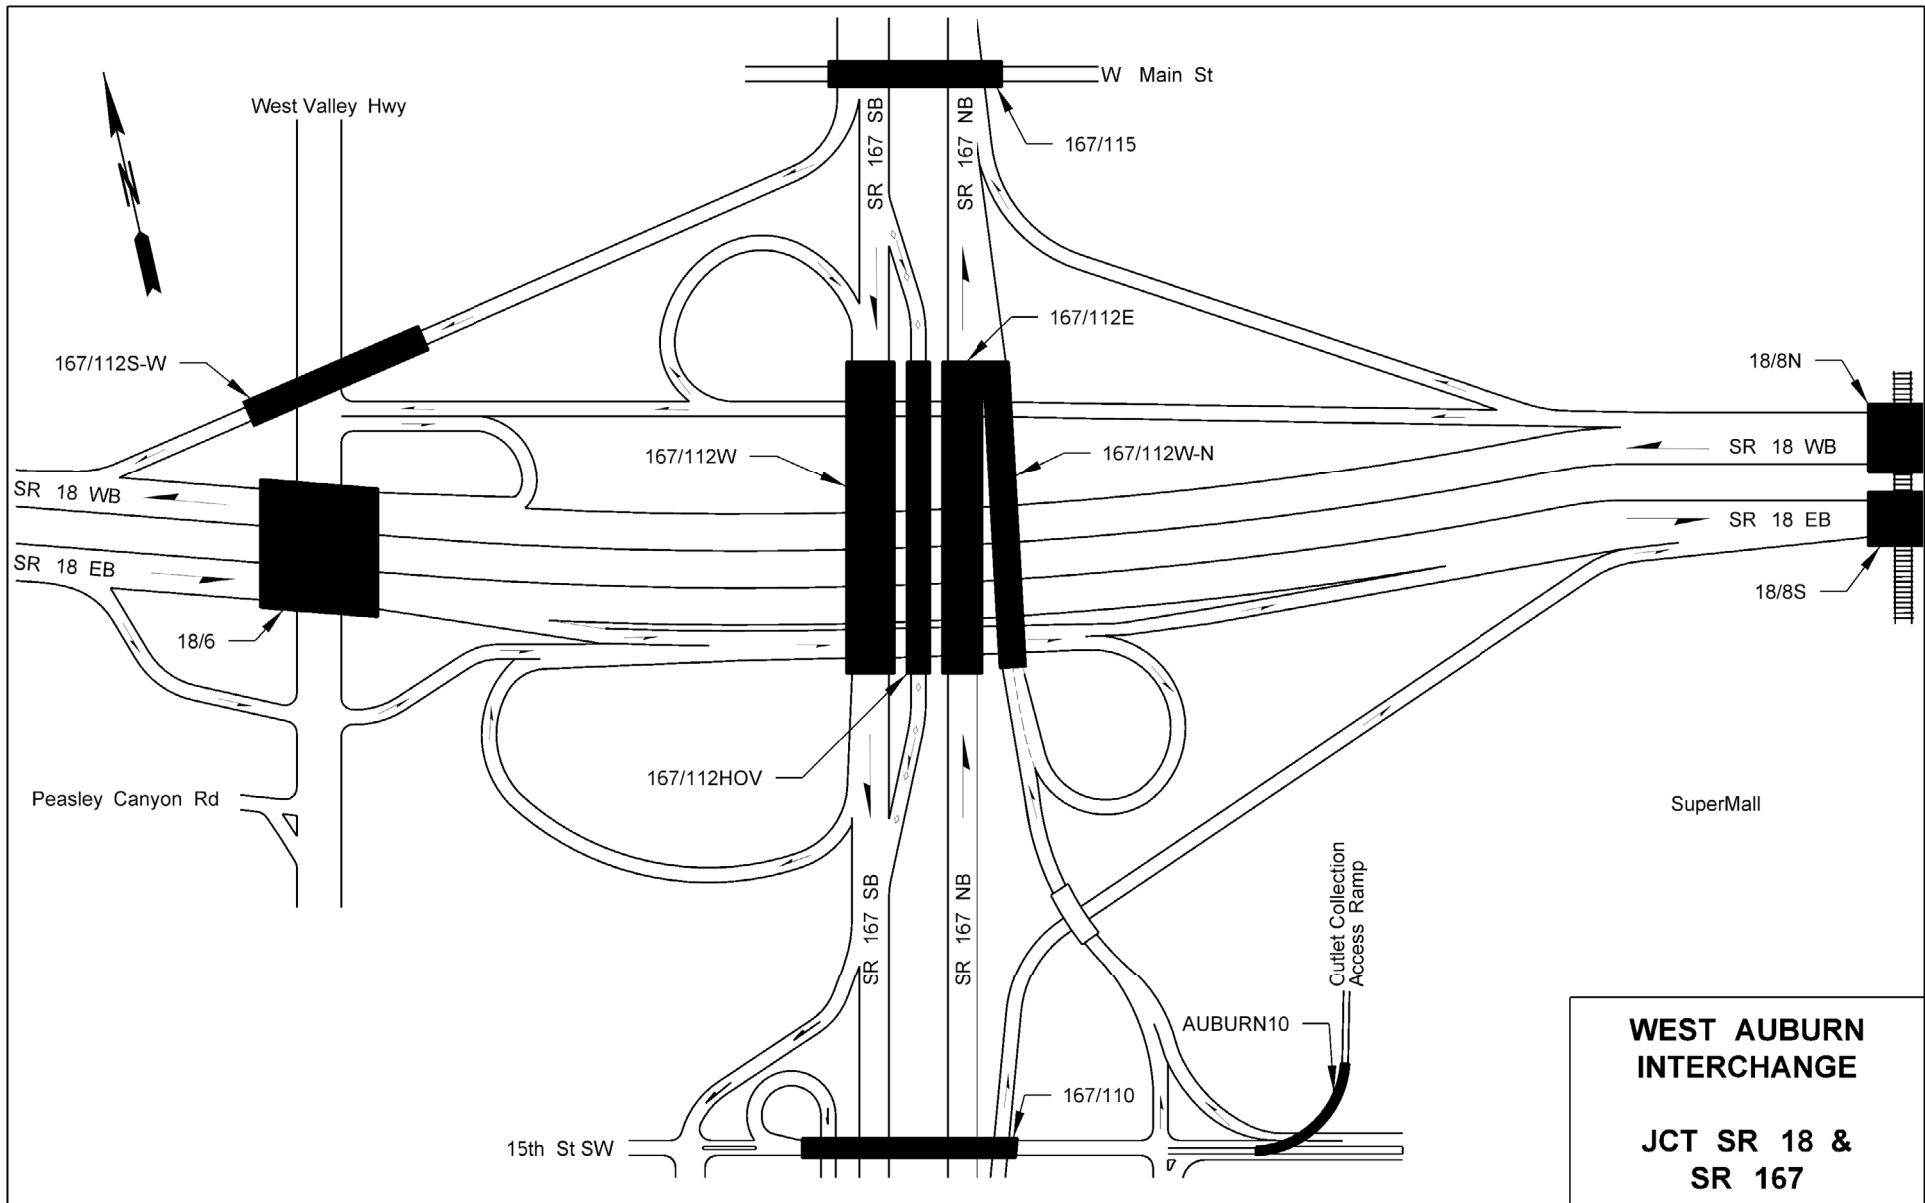

Interchange Drawings

US 2/I-5 - Hewitt Avenue Interchange	xxxix
US 2/SR 204 - Cavalero Corner Interchange	xxxix
US 2/US 395 SP NSC - Farwell Rd Interchange	xxxix
I-5/SR 14 - Columbia River Interchange	xxxix
I-5/SR 501 - Mill Plain Blvd Interchange	xxxix
I-5/I-205 - Interchange	xxxix
I-5/US 101 - Capitol Lake Interchange	xxxix
I-5/SR 16 - Nalley Valley Interchange	xxxix
I-5/SR 7 - Pacific Avenue Interchange	xxxix
I-5/SR 167 - Puyallup River Interchange	xl
I-5/SR 18 - Interchange	xli
I-5/I-405 - Tukwila Interchange	xlii
I-5 - Spokane Street Interchange	xliii
I-5/I-90 - Interchange	xliv
I-5 - Yesler Way/Madison Street Interchange	xliv
I-5 - Madison Street/University Street Interchange	xlvi
I-5 - Union Street/Olive Way Interchange	xlvii
I-5 - Olive Way/Eastlake Ave Interchange	xlviii
I-5 - Mercer Street/Lakeview Blvd Interchange	xlix
I-5/SR 520 - Roanoke Street Interchange	l
I-5/SR 524 - Interchange	li
I-5/I-405/SR 525 - Swamp Creek Interchange	lii
I-5/SR 99 - Broadway Interchange	liii
SR 16 - Sprague Avenue Interchange	liv
SR 18/SR 167 - West Auburn Interchange	lv
I-82/US 12/SR 823 - North First Street Interchange	lvi
I-90/Rainier Ave - Rainier Avenue Interchange	lvii
I-90/Bellevue Way SE - South Bellevue Interchange	lviii
I-90/I-405 - Factoria Interchange	lix
I-90/150th Ave SE - Eastgate Interchange	lx
I-90/US 395 - Danekas Rd Interchange	lxi
I-90/US 195 - Interchange	lxii
I-90/SR 290 - Liberty Park Interchange	lxiii
SR 99/SR 599 - W Marginal Way Interchange	lxiv
US 395/SR 240 - Tri Cities Interchange	lxv
I-405 - Downtown Bellevue Interchange	lxvi
I-405/SR 520 - Northup Way Interchange	lxvii
I-405/SR 522 - Woodinville Interchange	lxviii
SR 520/Lake Washington Blvd - Arboretum Interchange	lxix

This page intentionally left blank.

**US 2 / US 395 SP NSC
(FARWELL RD)
INTERCHANGE**

**JCT US 2 & US 395
SP NSC**

**DOWNTOWN BELLEVUE
INTERCHANGE**

I-405/BELLEVUE