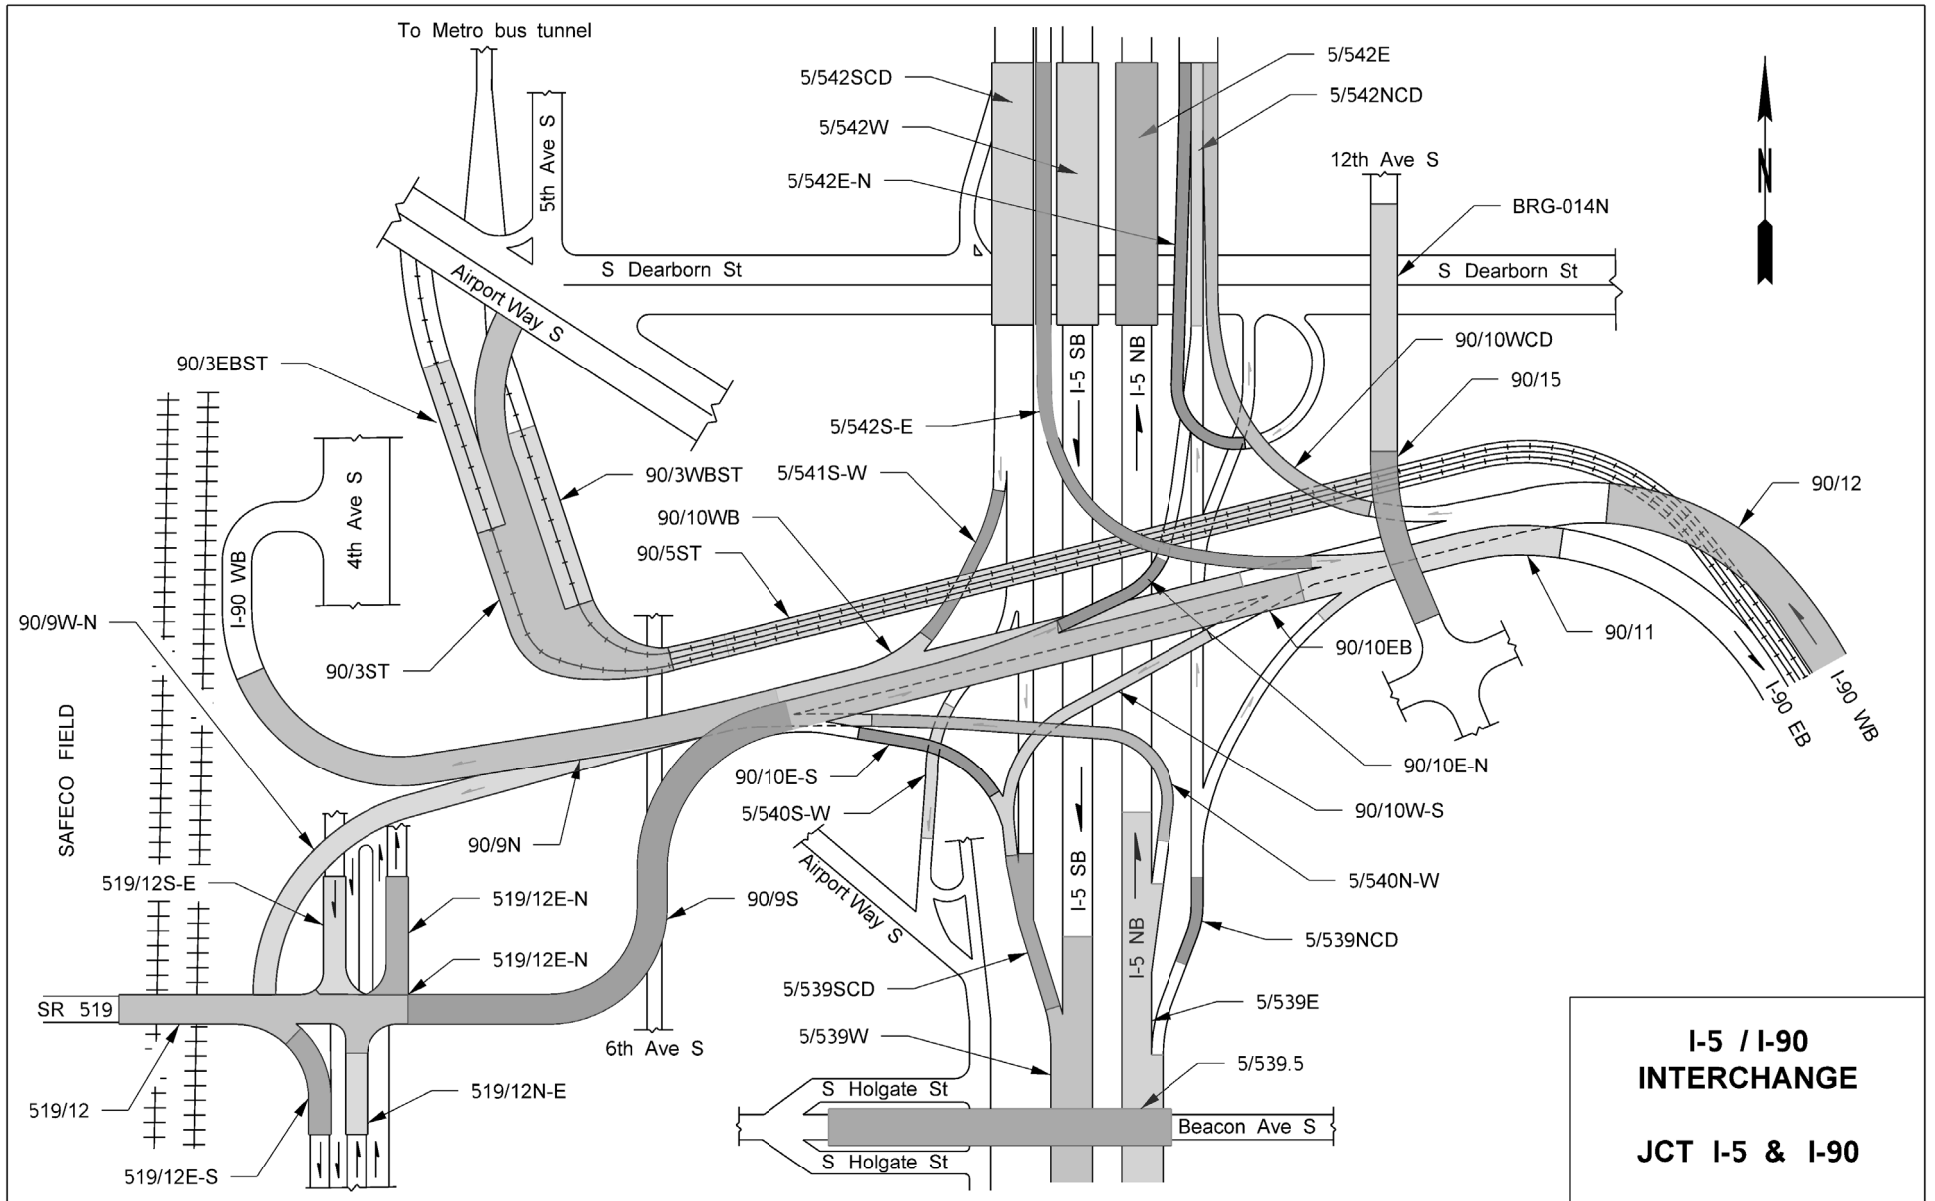

Interchange Drawings

US 2/I-5 - Hewitt Avenue Interchange	xxxix
US 2/SR 204 - Cavalero Corner Interchange	xxxix
US 2/US 395 SP NSC - Farwell Rd Interchange	xxxix
I-5/SR 14 - Columbia River Interchange	xxxix
I-5/SR 501 - Mill Plain Blvd Interchange	xxxix
I-5/I-205 - Interchange	xxxix
I-5/US 101 - Capitol Lake Interchange	xxxix
I-5/SR 16 - Nalley Valley Interchange	xxxix
I-5/SR 7 - Pacific Avenue Interchange	xxxix
I-5/SR 167 - Puyallup River Interchange	xl
I-5/SR 18 - Interchange	xli
I-5/I-405 - Tukwila Interchange	xlii
I-5 - Spokane Street Interchange	xliii
I-5/I-90 - Interchange	xliv
I-5 - Yesler Way/Madison Street Interchange	xliv
I-5 - Madison Street/University Street Interchange	xlvi
I-5 - Union Street/Olive Way Interchange	xlvii
I-5 - Olive Way/Eastlake Ave Interchange	xlviii
I-5 - Mercer Street/Lakeview Blvd Interchange	xlix
I-5/SR 520 - Roanoke Street Interchange	l
I-5/SR 524 - Interchange	li
I-5/I-405/SR 525 - Swamp Creek Interchange	lii
I-5/SR 99 - Broadway Interchange	liii
SR 16 - Sprague Avenue Interchange	liv
SR 18/SR 167 - West Auburn Interchange	lv
I-82/US 12/SR 823 - North First Street Interchange	lvi
I-90/Rainier Ave - Rainier Avenue Interchange	lvii
I-90/Bellevue Way SE - South Bellevue Interchange	lviii
I-90/I-405 - Factoria Interchange	lix
I-90/150th Ave SE - Eastgate Interchange	lx
I-90/US 395 - Danekas Rd Interchange	lxi
I-90/US 195 - Interchange	lxii
I-90/SR 290 - Liberty Park Interchange	lxiii
SR 99/SR 599 - W Marginal Way Interchange	lxiv
US 395/SR 240 - Tri Cities Interchange	lxv
I-405 - Downtown Bellevue Interchange	lxvi
I-405/SR 520 - Northup Way Interchange	lxvii
I-405/SR 522 - Woodinville Interchange	lxviii
SR 520/Lake Washington Blvd - Arboretum Interchange	lxix

This page intentionally left blank.

**US 2 / US 395 SP NSC
(FARWELL RD)
INTERCHANGE**

**JCT US 2 & US 395
SP NSC**

**DOWNTOWN BELLEVUE
INTERCHANGE**

I-405/BELLEVUE