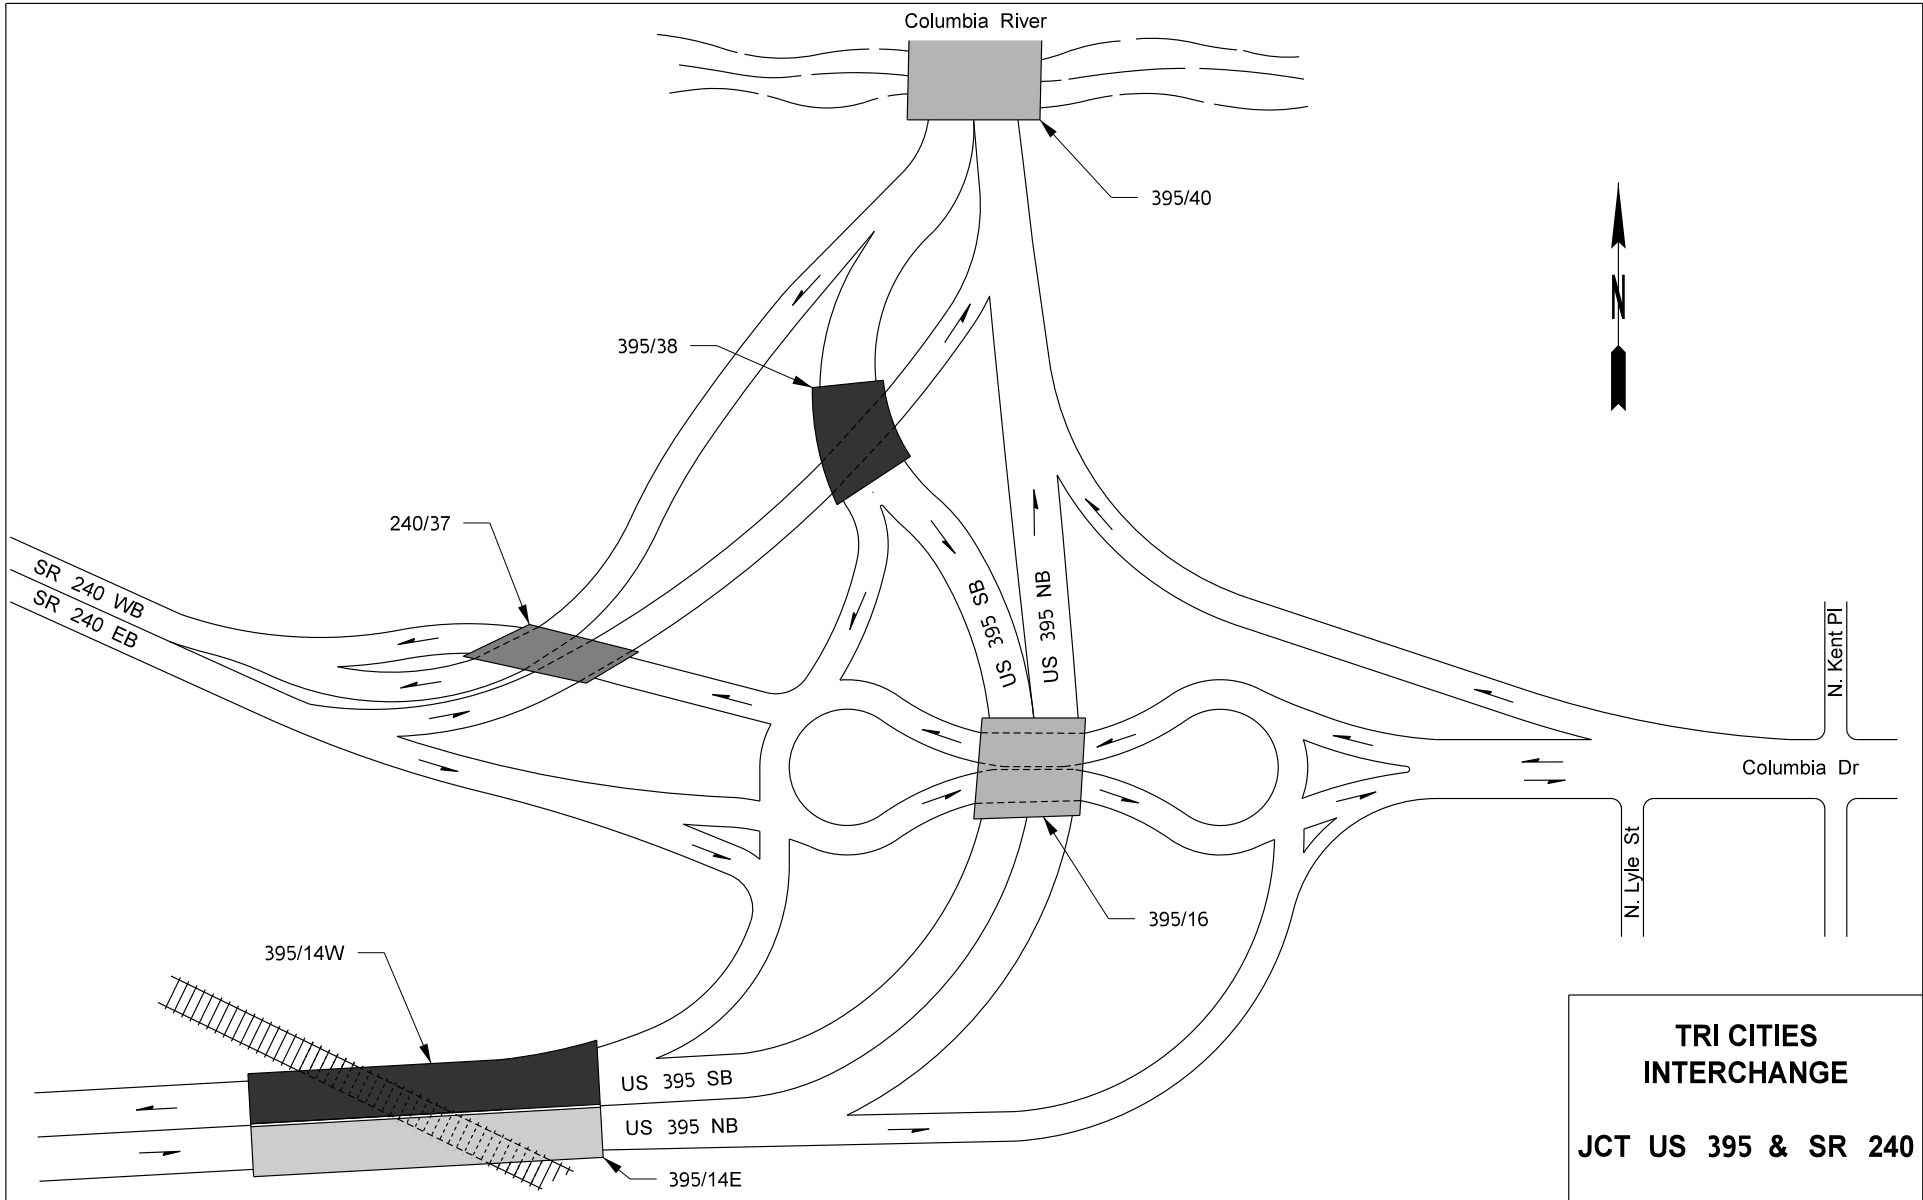

Interchange Drawings

US 2/I-5 - Hewitt Avenue Interchange	xxxix
US 2/SR 204 - Cavalero Corner Interchange	xxxix
US 2/US 395 SP NSC - Farwell Rd Interchange	xxxix
I-5/SR 14 - Columbia River Interchange	xxxix
I-5/SR 501 - Mill Plain Blvd Interchange	xxxix
I-5/I-205 - Interchange	xxxix
I-5/US 101 - Capitol Lake Interchange	xxxix
I-5/SR 16 - Nalley Valley Interchange	xxxix
I-5/SR 7 - Pacific Avenue Interchange	xxxix
I-5/SR 167 - Puyallup River Interchange	xl
I-5/SR 18 - Interchange	xli
I-5/I-405 - Tukwila Interchange	xlii
I-5 - Spokane Street Interchange	xliii
I-5/I-90 - Interchange	xliv
I-5 - Yesler Way/Madison Street Interchange	xliv
I-5 - Madison Street/University Street Interchange	xlvi
I-5 - Union Street/Olive Way Interchange	xlvii
I-5 - Olive Way/Eastlake Ave Interchange	xlviii
I-5 - Mercer Street/Lakeview Blvd Interchange	xlix
I-5/SR 520 - Roanoke Street Interchange	l
I-5/SR 524 - Interchange	li
I-5/I-405/SR 525 - Swamp Creek Interchange	lii
I-5/SR 99 - Broadway Interchange	liii
SR 16 - Sprague Avenue Interchange	liv
SR 18/SR 167 - West Auburn Interchange	lv
I-82/US 12/SR 823 - North First Street Interchange	lvi
I-90/Rainier Ave - Rainier Avenue Interchange	lvii
I-90/Bellevue Way SE - South Bellevue Interchange	lviii
I-90/I-405 - Factoria Interchange	lix
I-90/150th Ave SE - Eastgate Interchange	lx
I-90/US 395 - Danekas Rd Interchange	lxi
I-90/US 195 - Interchange	lxii
I-90/SR 290 - Liberty Park Interchange	lxiii
SR 99/SR 599 - W Marginal Way Interchange	lxiv
US 395/SR 240 - Tri Cities Interchange	lxv
I-405 - Downtown Bellevue Interchange	lxvi
I-405/SR 520 - Northup Way Interchange	lxvii
I-405/SR 522 - Woodinville Interchange	lxviii
SR 520/Lake Washington Blvd - Arboretum Interchange	lxix

This page intentionally left blank.

**US 2 / US 395 SP NSC
(FARWELL RD)
INTERCHANGE**

**JCT US 2 & US 395
SP NSC**

**DOWNTOWN BELLEVUE
INTERCHANGE**

I-405/BELLEVUE