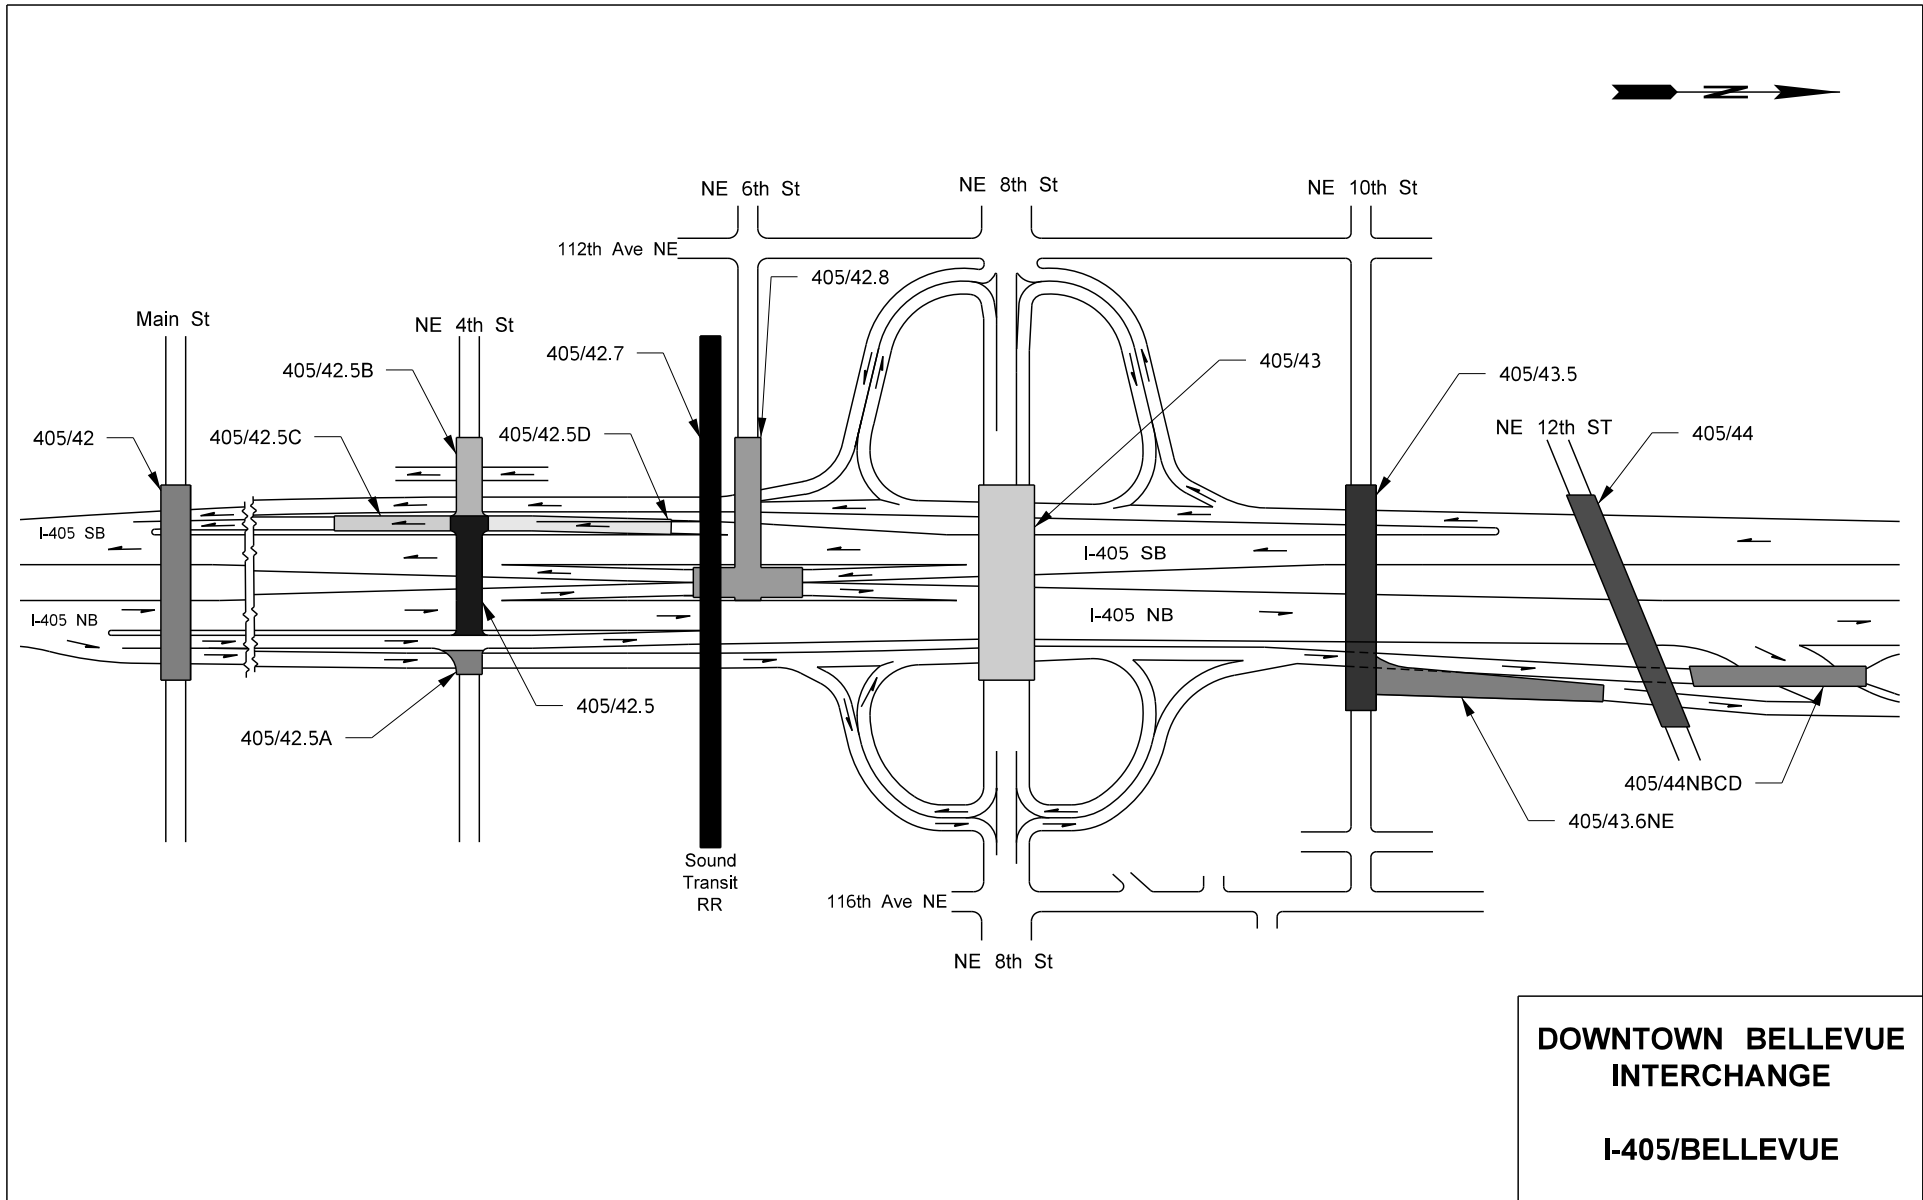

Interchange Drawings

US 2/I-5 - Hewitt Avenue Interchange	xxxix
US 2/SR 204 - Cavalero Corner Interchange	xxxix
US 2/US 395 SP NSC - Farwell Rd Interchange	xxxix
I-5/SR 14 - Columbia River Interchange	xxxix
I-5/SR 501 - Mill Plain Blvd Interchange	xxxix
I-5/I-205 - Interchange	xxxix
I-5/US 101 - Capitol Lake Interchange	xxxix
I-5/SR 16 - Nalley Valley Interchange	xxxix
I-5/SR 7 - Pacific Avenue Interchange	xxxix
I-5/SR 167 - Puyallup River Interchange	xl
I-5/SR 18 - Interchange	xli
I-5/I-405 - Tukwila Interchange	xlii
I-5 - Spokane Street Interchange	xliii
I-5/I-90 - Interchange	xliv
I-5 - Yesler Way/Madison Street Interchange	xliv
I-5 - Madison Street/University Street Interchange	xlvi
I-5 - Union Street/Olive Way Interchange	xlvii
I-5 - Olive Way/Eastlake Ave Interchange	xlviii
I-5 - Mercer Street/Lakeview Blvd Interchange	xlix
I-5/SR 520 - Roanoke Street Interchange	l
I-5/SR 524 - Interchange	li
I-5/I-405/SR 525 - Swamp Creek Interchange	lii
I-5/SR 99 - Broadway Interchange	liii
SR 16 - Sprague Avenue Interchange	liv
SR 18/SR 167 - West Auburn Interchange	lv
I-82/US 12/SR 823 - North First Street Interchange	lvi
I-90/Rainier Ave - Rainier Avenue Interchange	lvii
I-90/Bellevue Way SE - South Bellevue Interchange	lviii
I-90/I-405 - Factoria Interchange	lix
I-90/150th Ave SE - Eastgate Interchange	lx
I-90/US 395 - Danekas Rd Interchange	lxi
I-90/US 195 - Interchange	lxii
I-90/SR 290 - Liberty Park Interchange	lxiii
SR 99/SR 599 - W Marginal Way Interchange	lxiv
US 395/SR 240 - Tri Cities Interchange	lxv
I-405 - Downtown Bellevue Interchange	lxvi
I-405/SR 520 - Northup Way Interchange	lxvii
I-405/SR 522 - Woodinville Interchange	lxviii
SR 520/Lake Washington Blvd - Arboretum Interchange	lxix

This page intentionally left blank.

**US 2 / US 395 SP NSC
(FARWELL RD)
INTERCHANGE**

**JCT US 2 & US 395
SP NSC**

**DOWNTOWN BELLEVUE
INTERCHANGE**

I-405/BELLEVUE