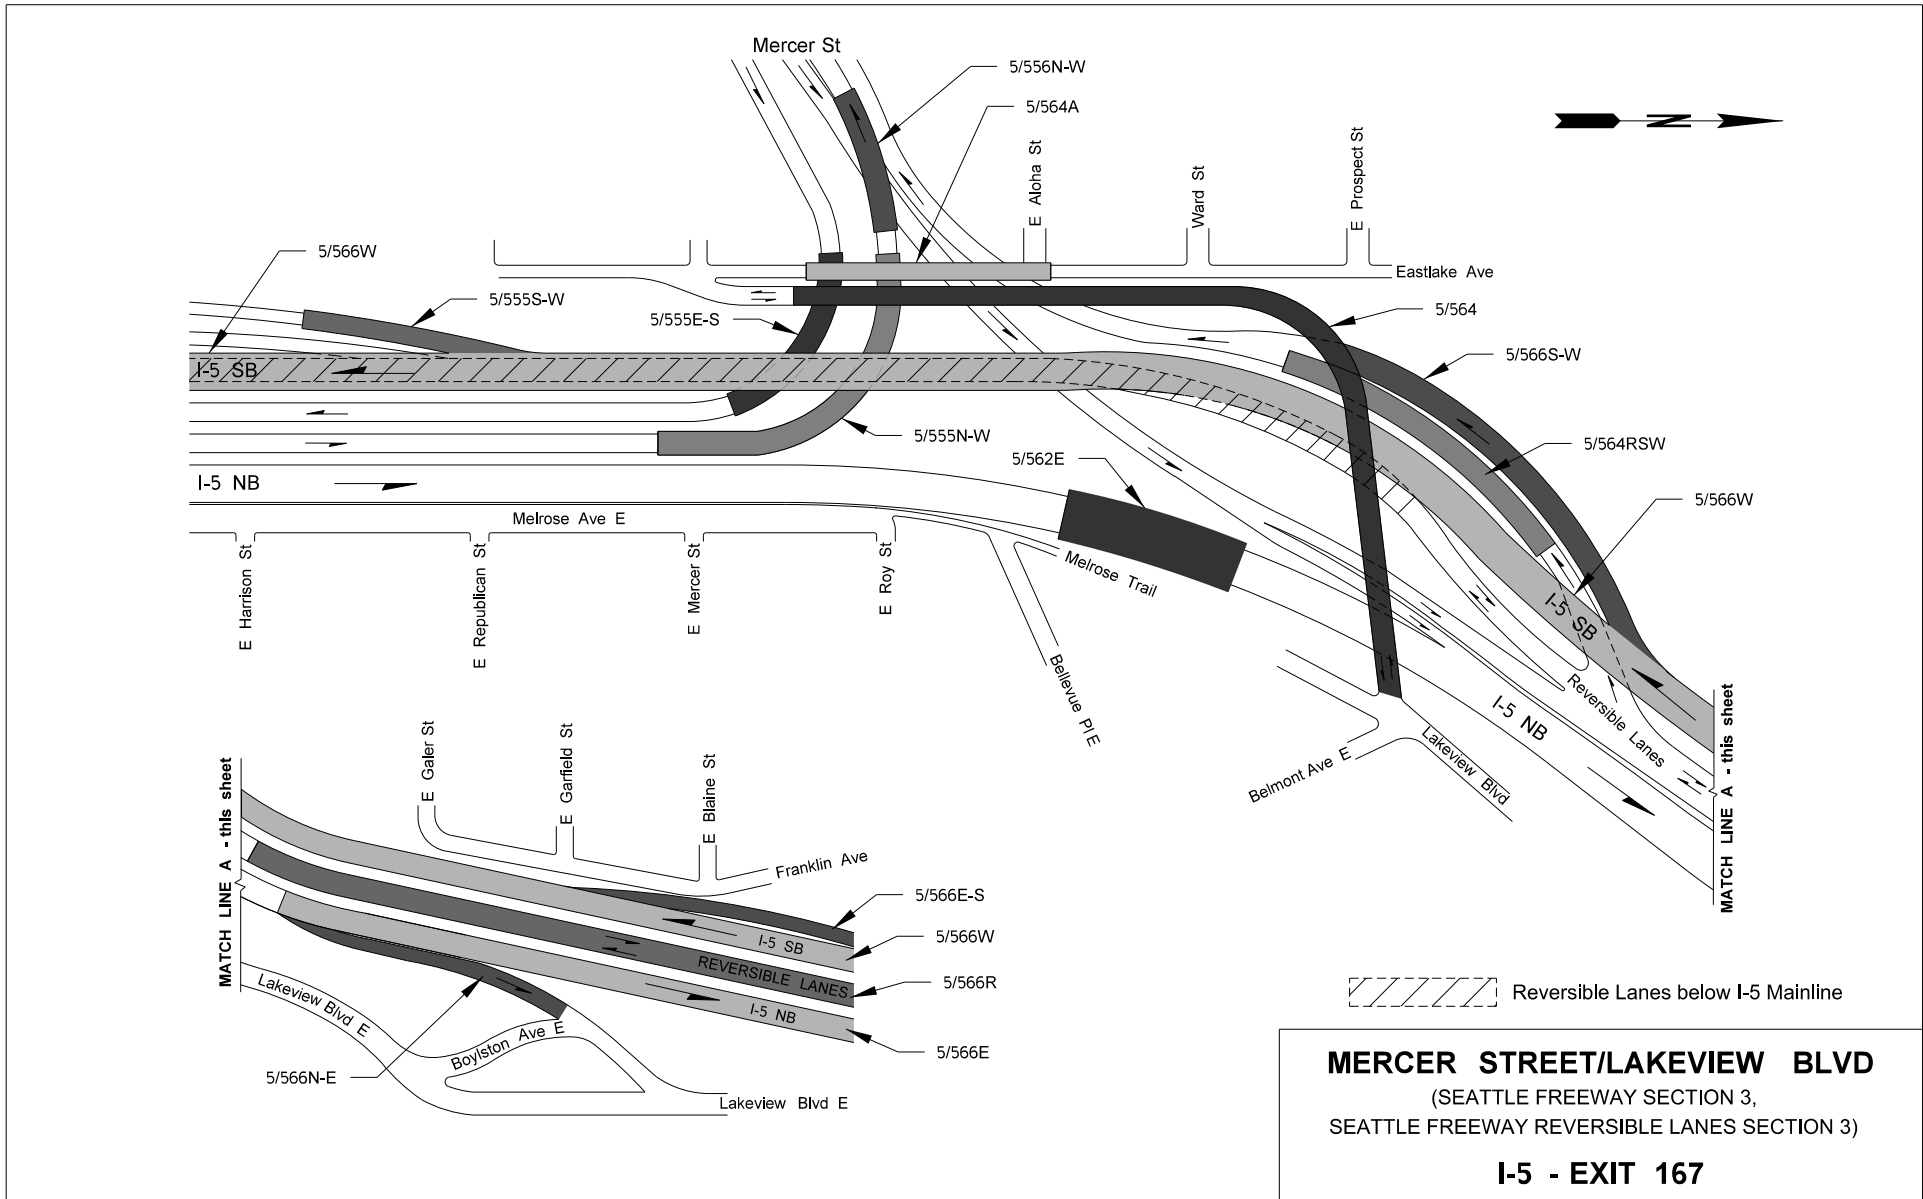

Interchange Drawings

US 2/I-5 - Hewitt Avenue Interchange	xxxix
US 2/SR 204 - Cavalero Corner Interchange	xxxix
US 2/US 395 SP NSC - Farwell Rd Interchange	xxxix
I-5/SR 14 - Columbia River Interchange	xxxix
I-5/SR 501 - Mill Plain Blvd Interchange	xxxix
I-5/I-205 - Interchange	xxxix
I-5/US 101 - Capitol Lake Interchange	xxxix
I-5/SR 16 - Nalley Valley Interchange	xxxix
I-5/SR 7 - Pacific Avenue Interchange	xxxix
I-5/SR 167 - Puyallup River Interchange	xl
I-5/SR 18 - Interchange	xli
I-5/I-405 - Tukwila Interchange	xlii
I-5 - Spokane Street Interchange	xliii
I-5/I-90 - Interchange	xliv
I-5 - Yesler Way/Madison Street Interchange	xliv
I-5 - Madison Street/University Street Interchange	xlvi
I-5 - Union Street/Olive Way Interchange	xlvii
I-5 - Olive Way/Eastlake Ave Interchange	xlviii
I-5 - Mercer Street/Lakeview Blvd Interchange	xlix
I-5/SR 520 - Roanoke Street Interchange	l
I-5/SR 524 - Interchange	li
I-5/I-405/SR 525 - Swamp Creek Interchange	lii
I-5/SR 99 - Broadway Interchange	liii
SR 16 - Sprague Avenue Interchange	liv
SR 18/SR 167 - West Auburn Interchange	lv
I-82/US 12/SR 823 - North First Street Interchange	lvi
I-90/Rainier Ave - Rainier Avenue Interchange	lvii
I-90/Bellevue Way SE - South Bellevue Interchange	lviii
I-90/I-405 - Factoria Interchange	lix
I-90/150th Ave SE - Eastgate Interchange	lx
I-90/US 395 - Danekas Rd Interchange	lxi
I-90/US 195 - Interchange	lxii
I-90/SR 290 - Liberty Park Interchange	lxiii
SR 99/SR 599 - W Marginal Way Interchange	lxiv
US 395/SR 240 - Tri Cities Interchange	lxv
I-405 - Downtown Bellevue Interchange	lxvi
I-405/SR 520 - Northup Way Interchange	lxvii
I-405/SR 522 - Woodinville Interchange	lxviii
SR 520/Lake Washington Blvd - Arboretum Interchange	lxix

This page intentionally left blank.

**US 2 / US 395 SP NSC
(FARWELL RD)
INTERCHANGE**

**JCT US 2 & US 395
SP NSC**

**DOWNTOWN BELLEVUE
INTERCHANGE**

I-405/BELLEVUE