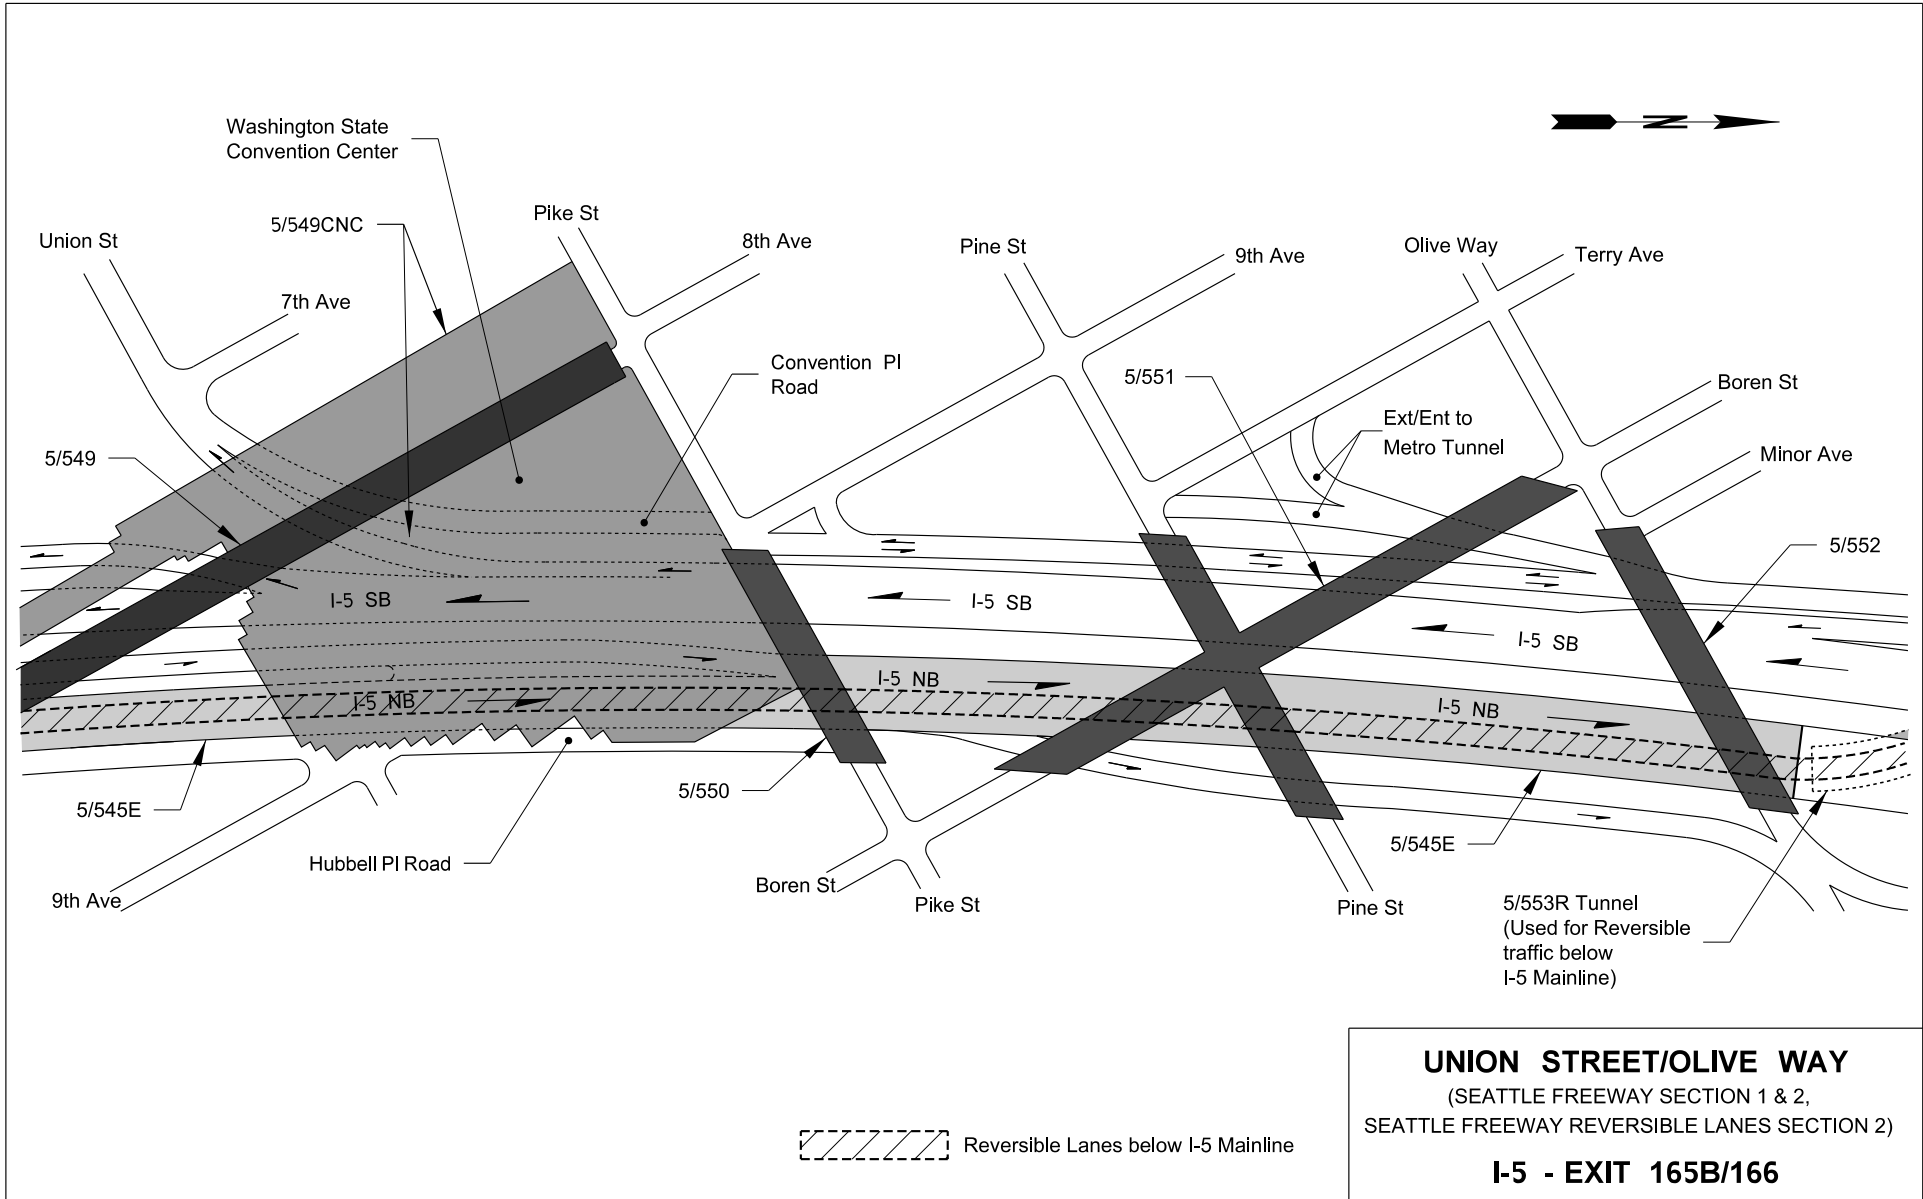

Interchange Drawings

US 2/I-5 - Hewitt Avenue Interchange	xxxix
US 2/SR 204 - Cavalero Corner Interchange	xxxix
US 2/US 395 SP NSC - Farwell Rd Interchange	xxxix
I-5/SR 14 - Columbia River Interchange	xxxix
I-5/SR 501 - Mill Plain Blvd Interchange	xxxix
I-5/I-205 - Interchange	xxxix
I-5/US 101 - Capitol Lake Interchange	xxxix
I-5/SR 16 - Nalley Valley Interchange	xxxix
I-5/SR 7 - Pacific Avenue Interchange	xxxix
I-5/SR 167 - Puyallup River Interchange	xl
I-5/SR 18 - Interchange	xli
I-5/I-405 - Tukwila Interchange	xlii
I-5 - Spokane Street Interchange	xliii
I-5/I-90 - Interchange	xliv
I-5 - Yesler Way/Madison Street Interchange	xliv
I-5 - Madison Street/University Street Interchange	xlvi
I-5 - Union Street/Olive Way Interchange	xlvii
I-5 - Olive Way/Eastlake Ave Interchange	xlviii
I-5 - Mercer Street/Lakeview Blvd Interchange	xlix
I-5/SR 520 - Roanoke Street Interchange	l
I-5/SR 524 - Interchange	li
I-5/I-405/SR 525 - Swamp Creek Interchange	lii
I-5/SR 99 - Broadway Interchange	liii
SR 16 - Sprague Avenue Interchange	liv
SR 18/SR 167 - West Auburn Interchange	lv
I-82/US 12/SR 823 - North First Street Interchange	lvi
I-90/Rainier Ave - Rainier Avenue Interchange	lvii
I-90/Bellevue Way SE - South Bellevue Interchange	lviii
I-90/I-405 - Factoria Interchange	lix
I-90/150th Ave SE - Eastgate Interchange	lx
I-90/US 395 - Danekas Rd Interchange	lxi
I-90/US 195 - Interchange	lxii
I-90/SR 290 - Liberty Park Interchange	lxiii
SR 99/SR 599 - W Marginal Way Interchange	lxiv
US 395/SR 240 - Tri Cities Interchange	lxv
I-405 - Downtown Bellevue Interchange	lxvi
I-405/SR 520 - Northup Way Interchange	lxvii
I-405/SR 522 - Woodinville Interchange	lxviii
SR 520/Lake Washington Blvd - Arboretum Interchange	lxix

This page intentionally left blank.

**US 2 / US 395 SP NSC
(FARWELL RD)
INTERCHANGE**

**JCT US 2 & US 395
SP NSC**

**DOWNTOWN BELLEVUE
INTERCHANGE**

I-405/BELLEVUE