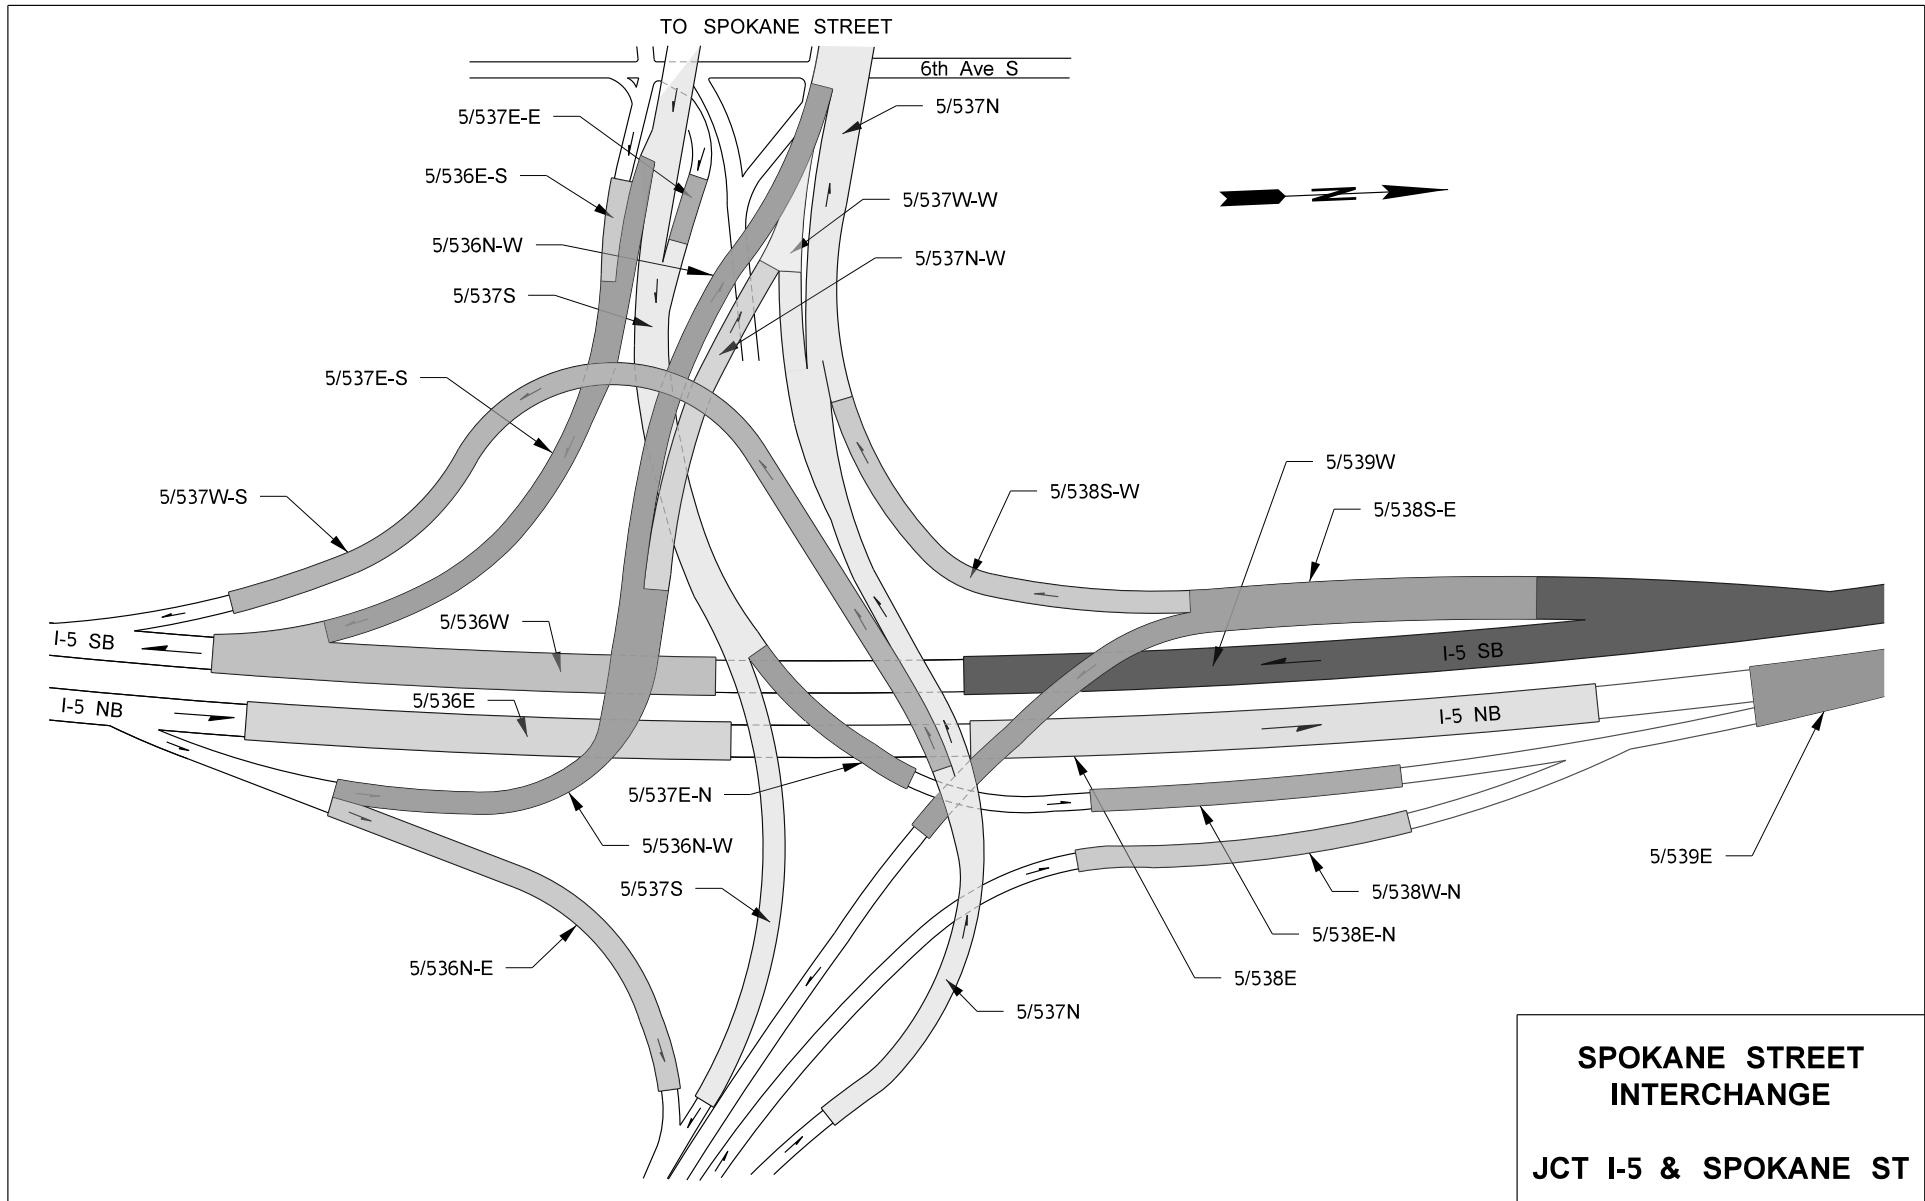

Interchange Drawings

US 2/I-5 - Hewitt Avenue Interchange	xxxix
US 2/SR 204 - Cavalero Corner Interchange	xxxix
US 2/US 395 SP NSC - Farwell Rd Interchange	xxxix
I-5/SR 14 - Columbia River Interchange	xxxix
I-5/SR 501 - Mill Plain Blvd Interchange	xxxix
I-5/I-205 - Interchange	xxxix
I-5/US 101 - Capitol Lake Interchange	xxxix
I-5/SR 16 - Nalley Valley Interchange	xxxix
I-5/SR 7 - Pacific Avenue Interchange	xxxix
I-5/SR 167 - Puyallup River Interchange	xl
I-5/SR 18 - Interchange	xli
I-5/I-405 - Tukwila Interchange	xlii
I-5 - Spokane Street Interchange	xliii
I-5/I-90 - Interchange	xliv
I-5 - Yesler Way/Madison Street Interchange	xliv
I-5 - Madison Street/University Street Interchange	xlvi
I-5 - Union Street/Olive Way Interchange	xlvii
I-5 - Olive Way/Eastlake Ave Interchange	xlviii
I-5 - Mercer Street/Lakeview Blvd Interchange	xlix
I-5/SR 520 - Roanoke Street Interchange	l
I-5/SR 524 - Interchange	li
I-5/I-405/SR 525 - Swamp Creek Interchange	lii
I-5/SR 99 - Broadway Interchange	liii
SR 16 - Sprague Avenue Interchange	liv
SR 18/SR 167 - West Auburn Interchange	lv
I-82/US 12/SR 823 - North First Street Interchange	lvi
I-90/Rainier Ave - Rainier Avenue Interchange	lvii
I-90/Bellevue Way SE - South Bellevue Interchange	lviii
I-90/I-405 - Factoria Interchange	lix
I-90/150th Ave SE - Eastgate Interchange	lx
I-90/US 395 - Danekas Rd Interchange	lxi
I-90/US 195 - Interchange	lxii
I-90/SR 290 - Liberty Park Interchange	lxiii
SR 99/SR 599 - W Marginal Way Interchange	lxiv
US 395/SR 240 - Tri Cities Interchange	lxv
I-405 - Downtown Bellevue Interchange	lxvi
I-405/SR 520 - Northup Way Interchange	lxvii
I-405/SR 522 - Woodinville Interchange	lxviii
SR 520/Lake Washington Blvd - Arboretum Interchange	lxix

This page intentionally left blank.

**US 2 / US 395 SP NSC
(FARWELL RD)
INTERCHANGE**

**JCT US 2 & US 395
SP NSC**

**DOWNTOWN BELLEVUE
INTERCHANGE**

I-405/BELLEVUE