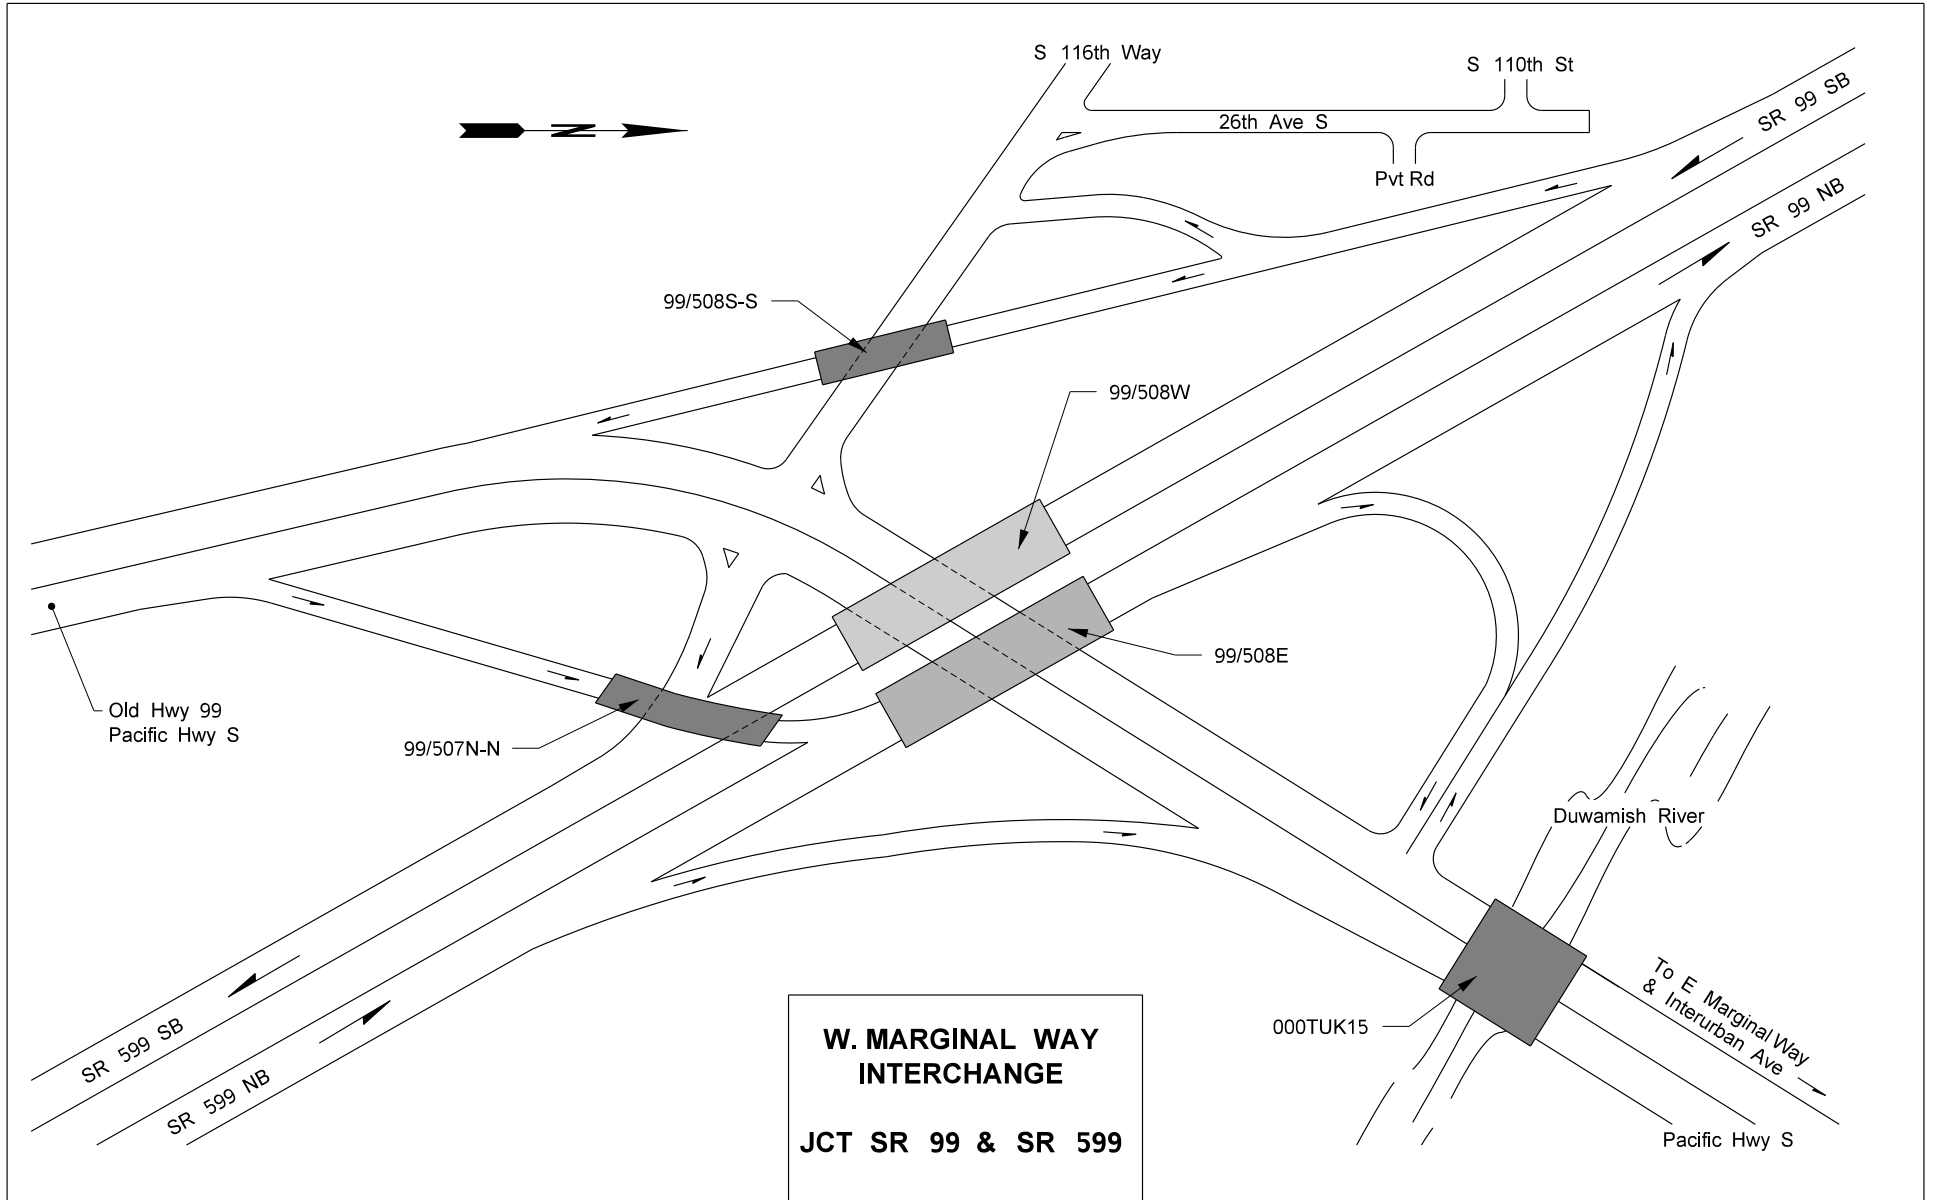

Interchange Drawings

US 2/I-5 - Hewitt Avenue Interchange	xxxix
US 2/SR 204 - Cavalero Corner Interchange	xxxix
US 2/US 395 SP NSC - Farwell Rd Interchange	xxxix
I-5/SR 14 - Columbia River Interchange	xxxix
I-5/SR 501 - Mill Plain Blvd Interchange	xxxix
I-5/I-205 - Interchange	xxxix
I-5/US 101 - Capitol Lake Interchange	xxxix
I-5/SR 16 - Nalley Valley Interchange	xxxix
I-5/SR 7 - Pacific Avenue Interchange	xxxix
I-5/SR 167 - Puyallup River Interchange	xl
I-5/SR 18 - Interchange	xli
I-5/I-405 - Tukwila Interchange	xlii
I-5 - Spokane Street Interchange	xliii
I-5/I-90 - Interchange	xliv
I-5 - Yesler Way/Madison Street Interchange	xliv
I-5 - Madison Street/University Street Interchange	xlvi
I-5 - Union Street/Olive Way Interchange	xlvii
I-5 - Olive Way/Eastlake Ave Interchange	xlviii
I-5 - Mercer Street/Lakeview Blvd Interchange	xlix
I-5/SR 520 - Roanoke Street Interchange	l
I-5/SR 524 - Interchange	li
I-5/I-405/SR 525 - Swamp Creek Interchange	lii
I-5/SR 99 - Broadway Interchange	liii
SR 16 - Sprague Avenue Interchange	liv
SR 18/SR 167 - West Auburn Interchange	lv
I-82/US 12/SR 823 - North First Street Interchange	lvi
I-90/Rainier Ave - Rainier Avenue Interchange	lvii
I-90/Bellevue Way SE - South Bellevue Interchange	lviii
I-90/I-405 - Factoria Interchange	lix
I-90/150th Ave SE - Eastgate Interchange	lx
I-90/US 395 - Danekas Rd Interchange	lxi
I-90/US 195 - Interchange	lxii
I-90/SR 290 - Liberty Park Interchange	lxiii
SR 99/SR 599 - W Marginal Way Interchange	lxiv
US 395/SR 240 - Tri Cities Interchange	lxv
I-405 - Downtown Bellevue Interchange	lxvi
I-405/SR 520 - Northup Way Interchange	lxvii
I-405/SR 522 - Woodinville Interchange	lxviii
SR 520/Lake Washington Blvd - Arboretum Interchange	lxix

This page intentionally left blank.

**US 2 / US 395 SP NSC
(FARWELL RD)
INTERCHANGE**

**JCT US 2 & US 395
SP NSC**

**DOWNTOWN BELLEVUE
INTERCHANGE**

I-405/BELLEVUE