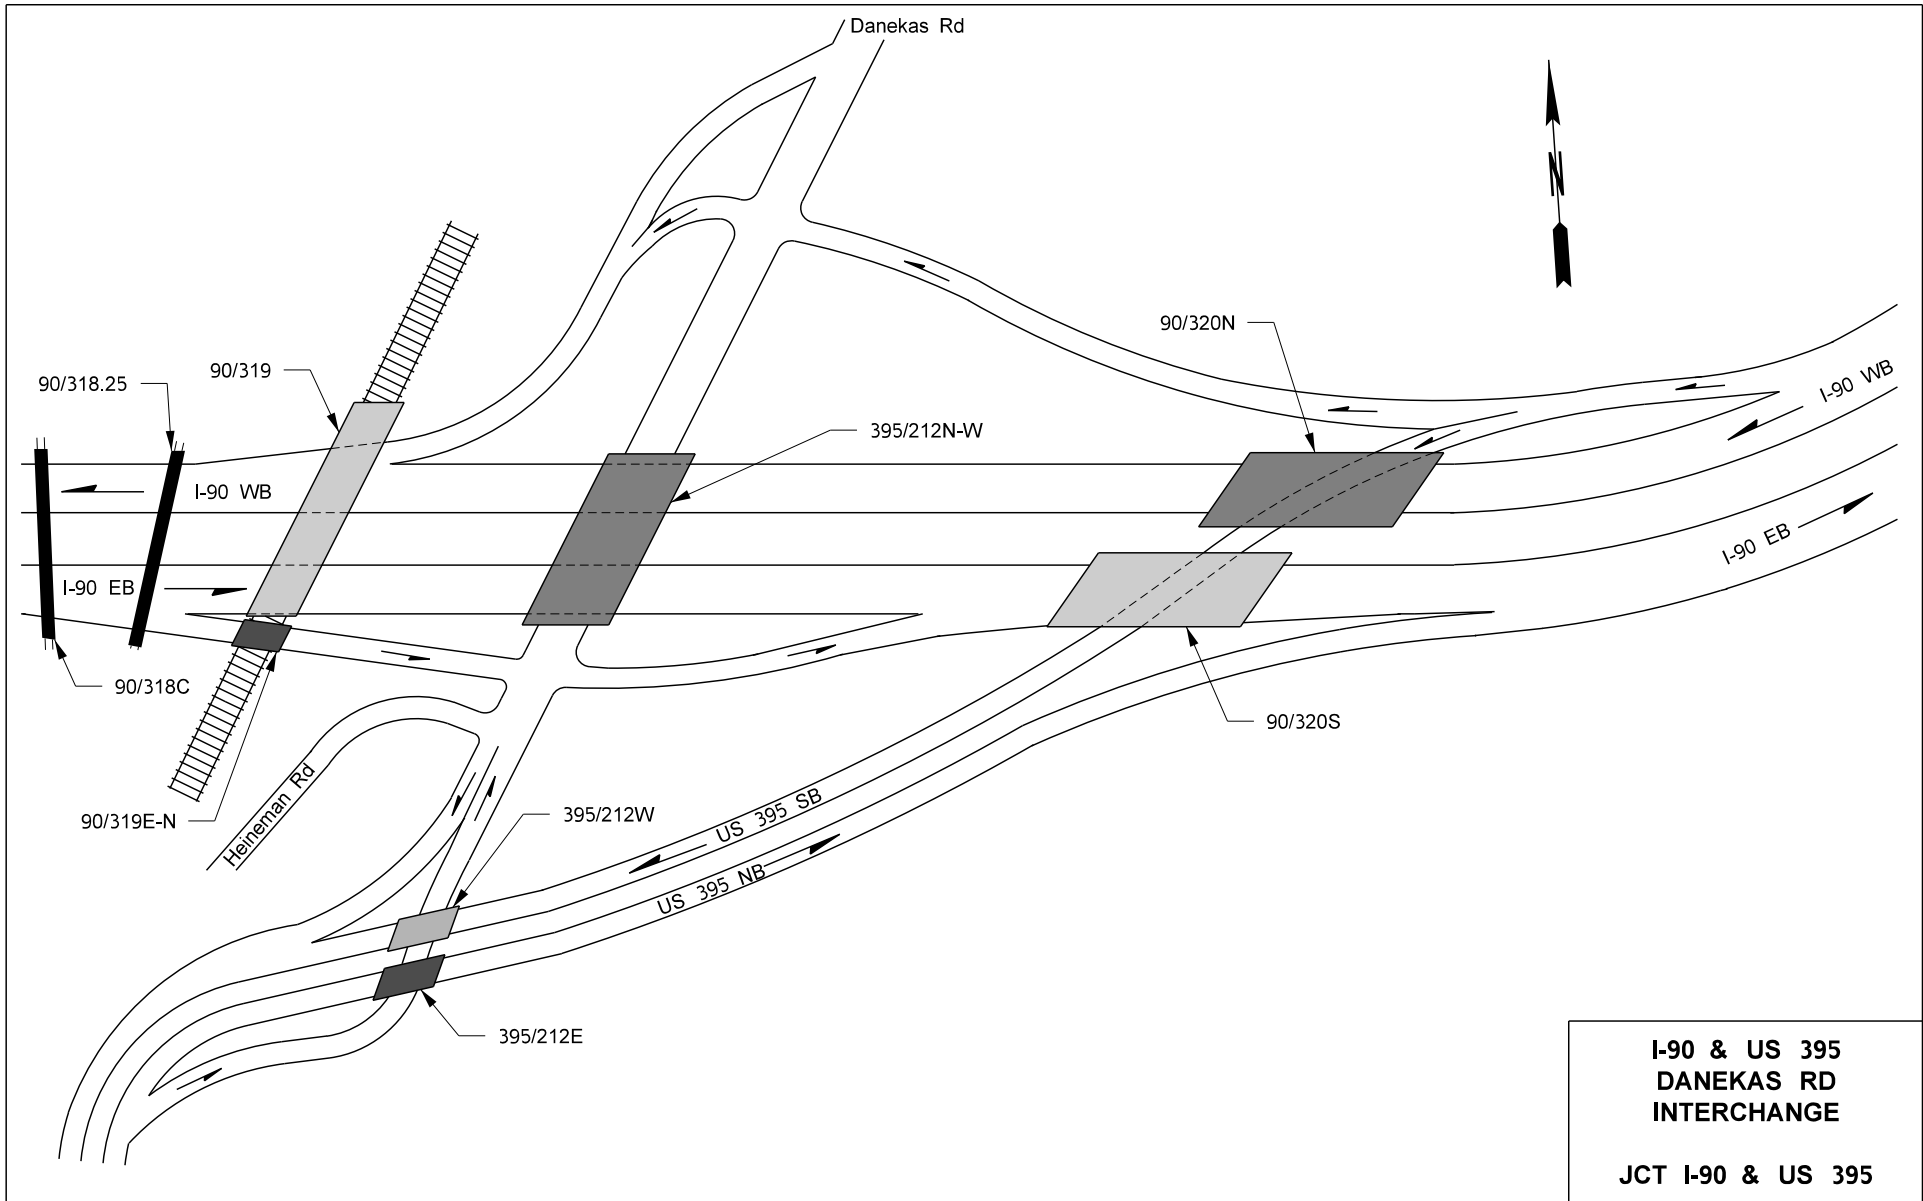

Interchange Drawings

US 2/I-5 - Hewitt Avenue Interchange	xxxix
US 2/SR 204 - Cavalero Corner Interchange	xxxix
US 2/US 395 SP NSC - Farwell Rd Interchange	xxxix
I-5/SR 14 - Columbia River Interchange	xxxix
I-5/SR 501 - Mill Plain Blvd Interchange	xxxix
I-5/I-205 - Interchange	xxxix
I-5/US 101 - Capitol Lake Interchange	xxxix
I-5/SR 16 - Nalley Valley Interchange	xxxix
I-5/SR 7 - Pacific Avenue Interchange	xxxix
I-5/SR 167 - Puyallup River Interchange	xl
I-5/SR 18 - Interchange	xli
I-5/I-405 - Tukwila Interchange	xlii
I-5 - Spokane Street Interchange	xliii
I-5/I-90 - Interchange	xliv
I-5 - Yesler Way/Madison Street Interchange	xliv
I-5 - Madison Street/University Street Interchange	xlvi
I-5 - Union Street/Olive Way Interchange	xlvii
I-5 - Olive Way/Eastlake Ave Interchange	xlviii
I-5 - Mercer Street/Lakeview Blvd Interchange	xlix
I-5/SR 520 - Roanoke Street Interchange	l
I-5/SR 524 - Interchange	li
I-5/I-405/SR 525 - Swamp Creek Interchange	lii
I-5/SR 99 - Broadway Interchange	liii
SR 16 - Sprague Avenue Interchange	liv
SR 18/SR 167 - West Auburn Interchange	lv
I-82/US 12/SR 823 - North First Street Interchange	lvi
I-90/Rainier Ave - Rainier Avenue Interchange	lvii
I-90/Bellevue Way SE - South Bellevue Interchange	lviii
I-90/I-405 - Factoria Interchange	lix
I-90/150th Ave SE - Eastgate Interchange	lx
I-90/US 395 - Danekas Rd Interchange	lxi
I-90/US 195 - Interchange	lxii
I-90/SR 290 - Liberty Park Interchange	lxiii
SR 99/SR 599 - W Marginal Way Interchange	lxiv
US 395/SR 240 - Tri Cities Interchange	lxv
I-405 - Downtown Bellevue Interchange	lxvi
I-405/SR 520 - Northup Way Interchange	lxvii
I-405/SR 522 - Woodinville Interchange	lxviii
SR 520/Lake Washington Blvd - Arboretum Interchange	lxix

This page intentionally left blank.

**US 2 / US 395 SP NSC
(FARWELL RD)
INTERCHANGE**

**JCT US 2 & US 395
SP NSC**

**DOWNTOWN BELLEVUE
INTERCHANGE**

I-405/BELLEVUE