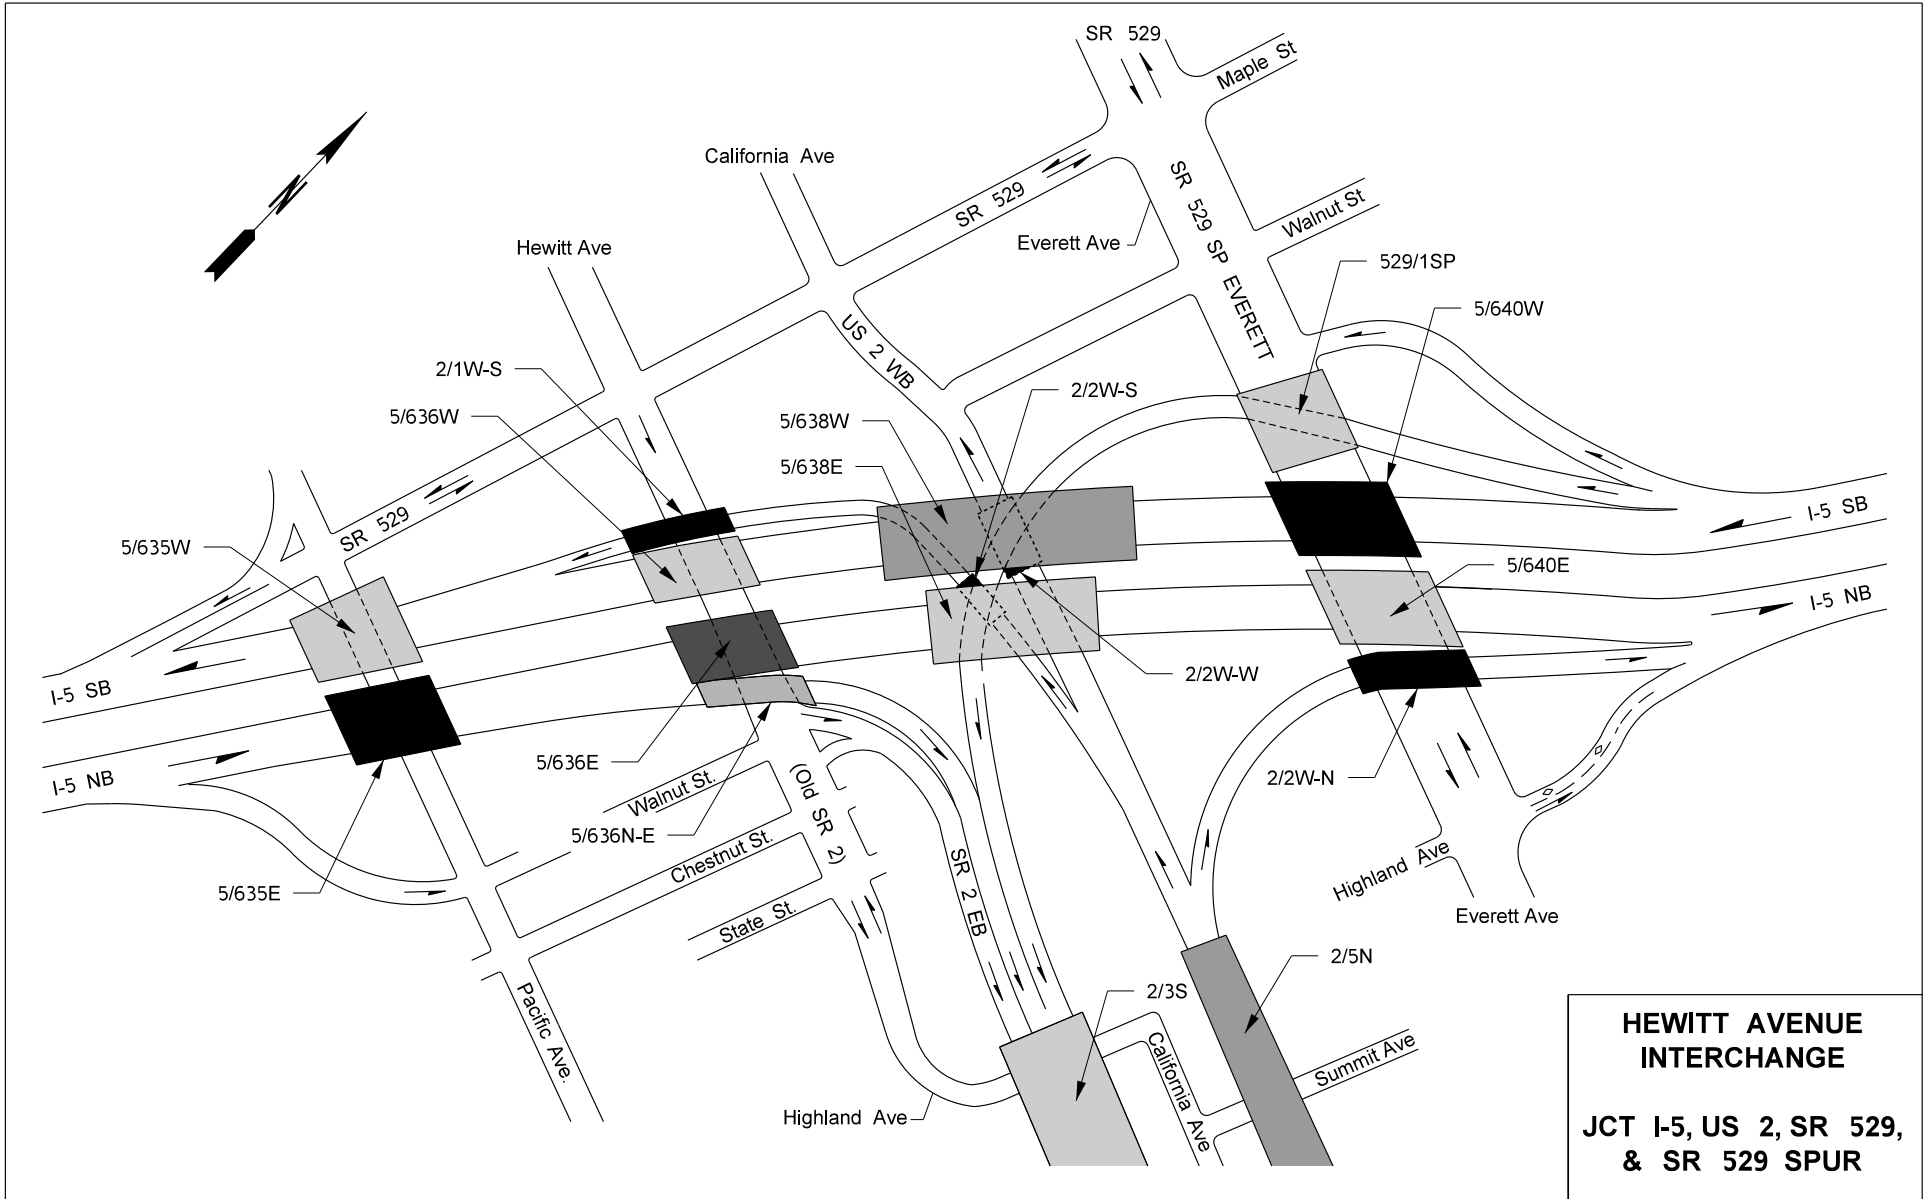

Interchange Drawings

US 2/I-5 - Hewitt Avenue Interchange	xxxix
US 2/SR 204 - Cavalero Corner Interchange	xxxix
US 2/US 395 SP NSC - Farwell Rd Interchange	xxxix
I-5/SR 14 - Columbia River Interchange	xxxix
I-5/SR 501 - Mill Plain Blvd Interchange	xxxix
I-5/I-205 - Interchange	xxxix
I-5/US 101 - Capitol Lake Interchange	xxxix
I-5/SR 16 - Nalley Valley Interchange	xxxix
I-5/SR 7 - Pacific Avenue Interchange	xxxix
I-5/SR 167 - Puyallup River Interchange	xl
I-5/SR 18 - Interchange	xli
I-5/I-405 - Tukwila Interchange	xlii
I-5 - Spokane Street Interchange	xliii
I-5/I-90 - Interchange	xliv
I-5 - Yesler Way/Madison Street Interchange	xliv
I-5 - Madison Street/University Street Interchange	xlvi
I-5 - Union Street/Olive Way Interchange	xlvii
I-5 - Olive Way/Eastlake Ave Interchange	xlviii
I-5 - Mercer Street/Lakeview Blvd Interchange	xlix
I-5/SR 520 - Roanoke Street Interchange	l
I-5/SR 524 - Interchange	li
I-5/I-405/SR 525 - Swamp Creek Interchange	lii
I-5/SR 99 - Broadway Interchange	liii
SR 16 - Sprague Avenue Interchange	liv
SR 18/SR 167 - West Auburn Interchange	lv
I-82/US 12/SR 823 - North First Street Interchange	lvi
I-90/Rainier Ave - Rainier Avenue Interchange	lvii
I-90/Bellevue Way SE - South Bellevue Interchange	lviii
I-90/I-405 - Factoria Interchange	lix
I-90/150th Ave SE - Eastgate Interchange	lx
I-90/US 395 - Danekas Rd Interchange	lxi
I-90/US 195 - Interchange	lxii
I-90/SR 290 - Liberty Park Interchange	lxiii
SR 99/SR 599 - W Marginal Way Interchange	lxiv
US 395/SR 240 - Tri Cities Interchange	lxv
I-405 - Downtown Bellevue Interchange	lxvi
I-405/SR 520 - Northup Way Interchange	lxvii
I-405/SR 522 - Woodinville Interchange	lxviii
SR 520/Lake Washington Blvd - Arboretum Interchange	lxix

This page intentionally left blank.

**US 2 / US 395 SP NSC
(FARWELL RD)
INTERCHANGE**

**JCT US 2 & US 395
SP NSC**

**DOWNTOWN BELLEVUE
INTERCHANGE**

I-405/BELLEVUE